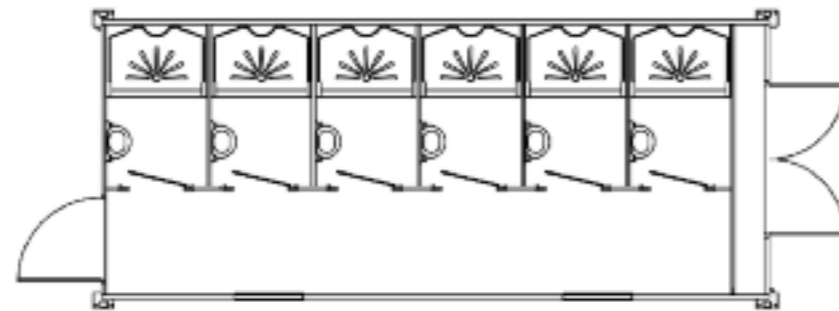

PP282
Male/female Luxe toilet unit
8.64m x 3.27m

PP282
Luxe shower unit
8.64m x 3.27m

KEY