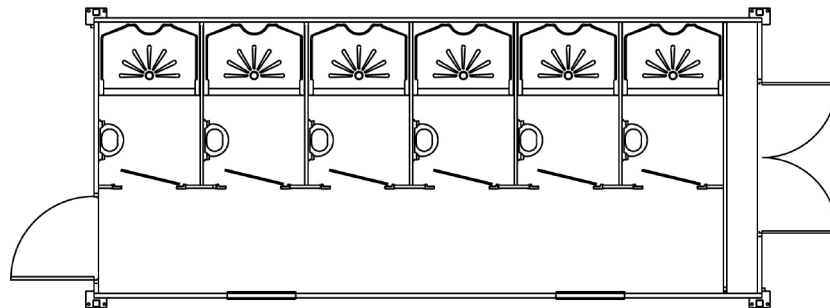

PP282
Male/female Luxe toilet unit
8.64m x 3.27m

PP282
Luxe shower unit
8.64m x 3.27m

KEY