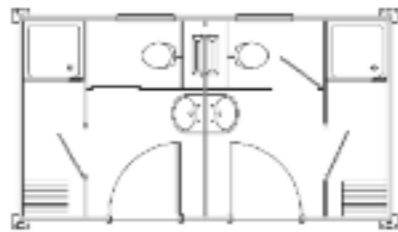

PL161 (type G)
Shower unit
Mains: 5.08 x 2.90m

PL202 (type J)
Shower unit
Mains: 6.08 x 3.27m

PL161 (type D)
Male/Female toilet/shower unit
Mains: 5.08 x 2.90m

PL161 (type F)
Toilet/shower unit
Mains: 5.08 x 2.90m

PL202 (type T)
Female shower/toilet unit
Mains: 6.08 x 3.27m

KEY