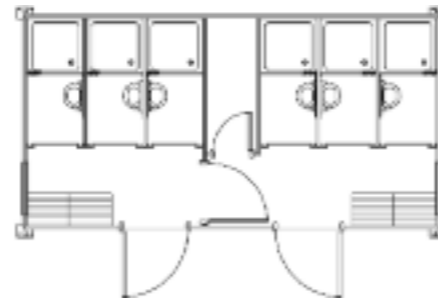

PL161 (type G)
Shower unit
Mains: 5.08 x 2.90m

PL202 (type J)
Shower unit
Mains: 6.08 x 3.27m

PL161 (type D)
Male/Female toilet/shower unit
Mains: 5.08 x 2.90m

PL161 (type F)
Toilet/shower unit
Mains: 5.08 x 2.90m

PL202 (type T)
Female shower/toilet unit
Mains: 6.08 x 3.27m

KEY