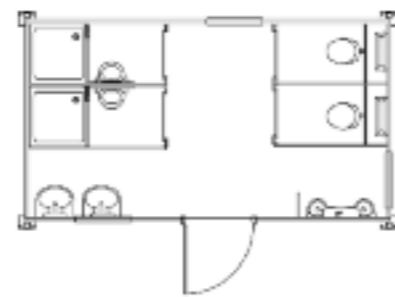

PL161 (type G)
Shower unit
Mains: 5.08 x 2.90m

PL202 (type J)
Shower unit
Mains: 6.08 x 3.27m

PL161 (type D)
Male/Female toilet/shower unit
Mains: 5.08 x 2.90m

PL161 (type F)
Toilet/shower unit
Mains: 5.08 x 2.90m

PL202 (type T)
Female shower/toilet unit
Mains: 6.08 x 3.27m

KEY