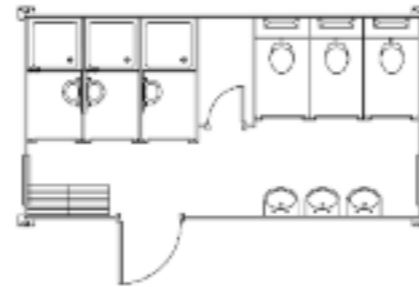

PL161 (type G)
Shower unit
Mains: 5.08 x 2.90m

PL202 (type J)
Shower unit
Mains: 6.08 x 3.27m

PL161 (type D)
Male/Female toilet/shower unit
Mains: 5.08 x 2.90m

PL161 (type F)
Toilet/shower unit
Mains: 5.08 x 2.90m

PL202 (type T)
Female shower/toilet unit
Mains: 6.08 x 3.27m

KEY