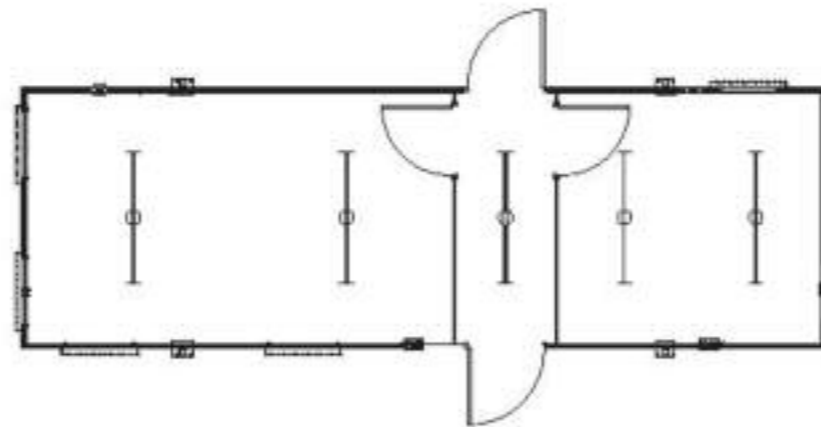

**Portakabin**<sup>®</sup>

Quality - this time - next time - every time

FS102 *Portakabin Firesafe* site office -  
floor area 27.76m<sup>2</sup>