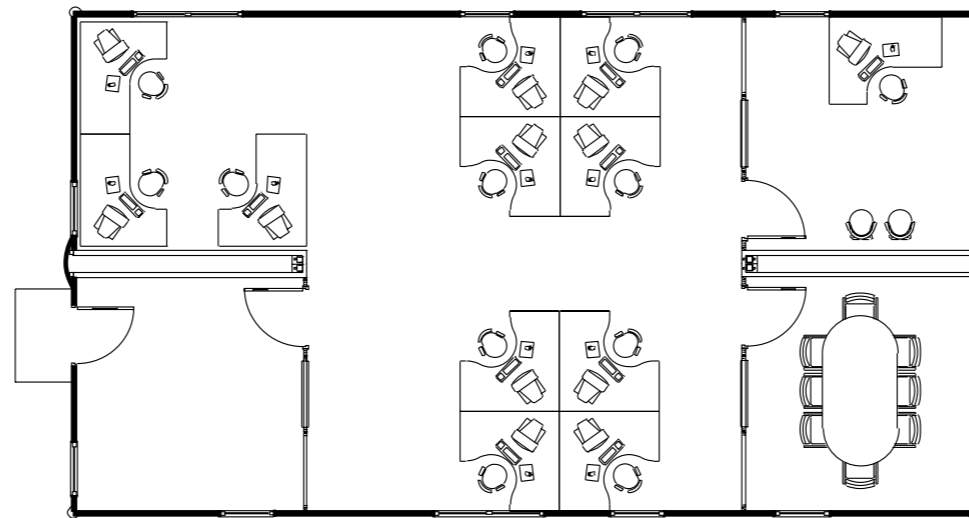

Quality - this time - next time - every time

**Open plan office**  
with meeting room  
and manager's office –  
floor area **110.56m<sup>2</sup>**  
2 TN154's