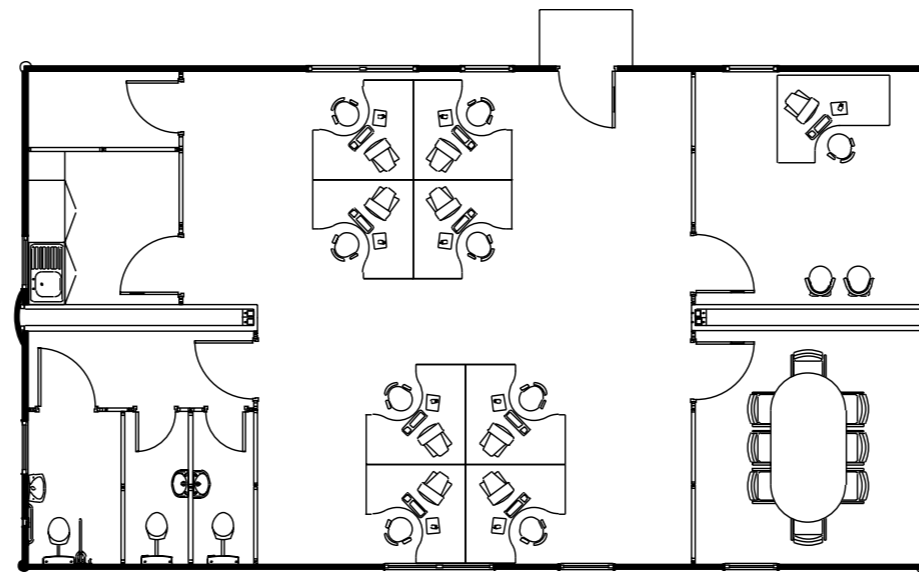

**Portakabin**<sup>®</sup>

Quality - this time - next time - every time

**Open plan office**  
with meeting room,  
manager's office,  
kitchen and toilet  
facilities –  
floor area **110.56m<sup>2</sup>**  
2 TN154's