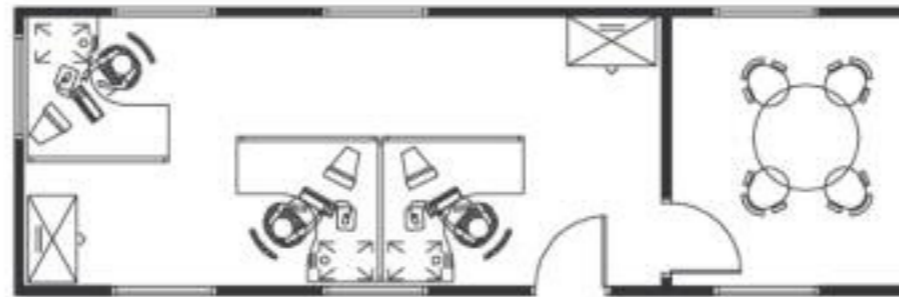

Portakabin[®]

Quality - this time - next time - every time

PK342 *Pacemaker* office with meeting area -
floor area 29.60m²

For more information, please contact your local Hire Centre on 0845 401 0010