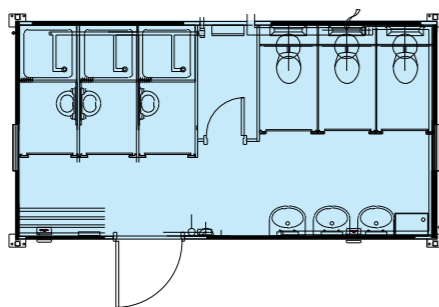

Portaloo 161 (type D)
Male/Female toilet/shower unit
Mains: 5.08 x 2.90m

Por taloo 161 (type F)
Toilet/shower unit
Mains: 5.08 x 2.90m

Por taloo 202 (type P)
Male shower/toilet unit
Mains: 6.08 x 3.27m

Portaloo 202 (type T)
Female shower/toilet unit
Mains: 6.08 x 3.27m

Por taloo 242 (type U)
Sports changing room
Mains: 7.48m x 3.27m

KEY