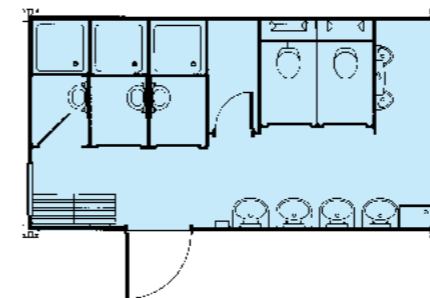

Portaloo 161 (type D)
Male/Female toilet/shower unit
Mains: 5.08 x 2.90m

Por taloo 161 (type F)
Toilet/shower unit
Mains: 5.08 x 2.90m

Por taloo 202 (type P)
Male shower/toilet unit
Mains: 6.08 x 3.27m

Portaloo 202 (type T)
Female shower/toilet unit
Mains: 6.08 x 3.27m

Por taloo 242 (type U)
Sports changing room
Mains: 7.48m x 3.27m

KEY