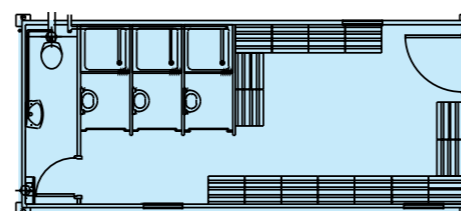

Portaloo 161 (type D)
Male/Female toilet/shower unit
Mains: 5.08 x 2.90m

Por taloo 161 (type F)
Toilet/shower unit
Mains: 5.08 x 2.90m

Por taloo 202 (type P)
Male shower/toilet unit
Mains: 6.08 x 3.27m

Portaloo 202 (type T)
Female shower/toilet unit
Mains: 6.08 x 3.27m

Por taloo 242 (type U)
Sports changing room
Mains: 7.48m x 3.27m

KEY