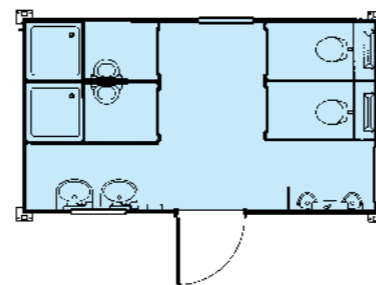

Portaloo 161 (type D)
Male/Female toilet/shower unit
Mains: 5.08 x 2.90m

Por taloo 161 (type F)
Toilet/shower unit
Mains: 5.08 x 2.90m

Por taloo 202 (type P)
Male shower/toilet unit
Mains: 6.08 x 3.27m

Portaloo 202 (type T)
Female shower/toilet unit
Mains: 6.08 x 3.27m

Por taloo 242 (type U)
Sports changing room
Mains: 7.48m x 3.27m

KEY