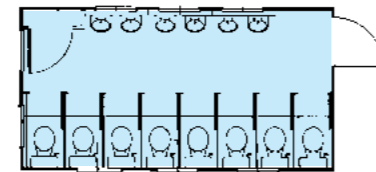

Portaloos 101 (type C)
Male/Female toilet unit
Mains: 3.08 x 2.90m

Portaloos 101 (type A)
Disabled persons toilet unit
Mains: 3.08 x 2.90m

Portaloos 161 (type E)
Male/Female toilet unit
Mains: 5.08 x 2.90m

Portaloos 161
Male Toilet unit
Mains: 5.08m x 2.90m

Portaloos 202 (type I)
Male/Female toilet unit
Mains: 6.08 x 3.27m

Portaloos 202
Female event toilet unit
Mains: 6.08 x 3.27m

Portaloos 202 (type S)
Male toilet unit
Mains: 6.08 x 3.27m

Portaloos 202
Male event toilet unit
Mains: 6.08 x 3.27m

Portaloos 242
Male/Female Toilet Unit
Mains: 7.48m x 3.27m

Portaloos 242 (type R)
Male/Female toilet unit
Mains: 7.48 x 3.27m

Portaloos 282 (type V)
Combination unit
Mains: 8.64m x 3.27m