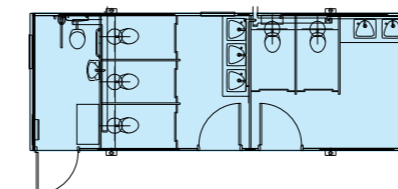

Portaloos 101 (type C)
Male/Female toilet unit
Mains: 3.08 x 2.90m

Portaloos 101 (type A)
Disabled persons toilet unit
Mains: 3.08 x 2.90m

Portaloos 161 (type E)
Male/Female toilet unit
Mains: 5.08 x 2.90m

Portaloos 161
Male Toilet unit
Mains: 5.08m x 2.90m

Portaloos 202 (type I)
Male/Female toilet unit
Mains: 6.08 x 3.27m

Portaloos 202
Female event toilet unit
Mains: 6.08 x 3.27m

Portaloos 202 (type S)
Male toilet unit
Mains: 6.08 x 3.27m

Portaloos 202
Male event toilet unit
Mains: 6.08 x 3.27m

Portaloos 242
Male/Female Toilet Unit
Mains: 7.48m x 3.27m

Portaloos 242 (type R)
Male/Female toilet unit
Mains: 7.48 x 3.27m

Portaloos 282 (type V)
Combination unit
Mains: 8.64m x 3.27m