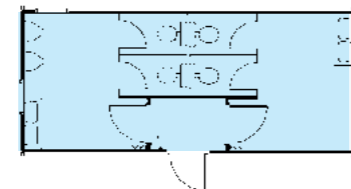

Portaloos 101 (type C)
Male/Female toilet unit
Mains: 3.08 x 2.90m

Portaloos 101 (type A)
Disabled persons toilet unit
Mains: 3.08 x 2.90m

Portaloos 161 (type E)
Male/Female toilet unit
Mains: 5.08 x 2.90m

Portaloos 161
Male Toilet unit
Mains: 5.08m x 2.90m

Portaloos 202 (type I)
Male/Female toilet unit
Mains: 6.08 x 3.27m

Portaloos 202
Female event toilet unit
Mains: 6.08 x 3.27m

Portaloos 202 (type S)
Male toilet unit
Mains: 6.08 x 3.27m

Portaloos 202
Male event toilet unit
Mains: 6.08 x 3.27m

Portaloos 242
Male/Female Toilet Unit
Mains: 7.48m x 3.27m

Portaloos 242 (type R)
Male/Female toilet unit
Mains: 7.48 x 3.27m

Portaloos 282 (type V)
Combination unit
Mains: 8.64m x 3.27m