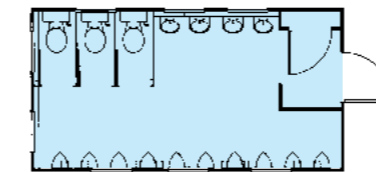

Portaloos 101 (type C)
Male/Female toilet unit
Mains: 3.08 x 2.90m

Portaloos 101 (type A)
Disabled persons toilet unit
Mains: 3.08 x 2.90m

Portaloos 161 (type E)
Male/Female toilet unit
Mains: 5.08 x 2.90m

Portaloos 161
Male Toilet unit
Mains: 5.08m x 2.90m

Portaloos 202 (type I)
Male/Female toilet unit
Mains: 6.08 x 3.27m

Portaloos 202
Female event toilet unit
Mains: 6.08 x 3.27m

Portaloos 202 (type S)
Male toilet unit
Mains: 6.08 x 3.27m

Portaloos 202
Male event toilet unit
Mains: 6.08 x 3.27m

Portaloos 242
Male/Female Toilet Unit
Mains: 7.48m x 3.27m

Portaloos 242 (type R)
Male/Female toilet unit
Mains: 7.48 x 3.27m

Portaloos 282 (type V)
Combination unit
Mains: 8.64m x 3.27m