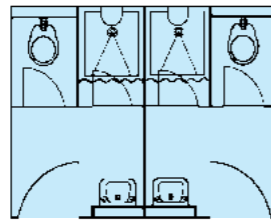

Portakabin **Portaloos® Classic**

Call 0845 200 5555

Portaloos 360
Male/Female toilet/shower unit
Mains: 3.7m x 3.0m

Portaloos 360
Male toilet/shower unit
Mains: 3.7m x 3.0m

Portaloos 480
Male toilet/shower unit
Mains: 4.9m x 3.0m

Portaloos 480
Male toilet/shower unit
Mains: 4.9m x 3.0m

KEY