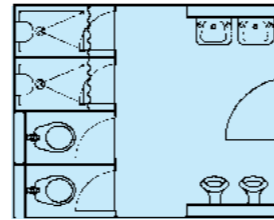

Portakabin **Portaloos® Classic**

Call 0845 200 5555

Portaloos 360
Male/Female toilet/shower unit
Mains: 3.7m x 3.0m

Portaloos 360
Male toilet/shower unit
Mains: 3.7m x 3.0m

Portaloos 480
Male toilet/shower unit
Mains: 4.9m x 3.0m

Portaloos 480
Male toilet/shower unit
Mains: 4.9m x 3.0m

KEY