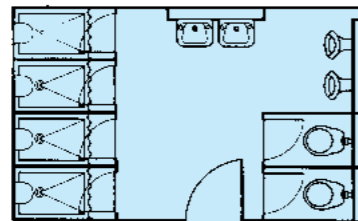

Portakabin **Portaloos® Classic**

Call 0845 200 5555

Portaloos 360
Male/Female toilet/shower unit
Mains: 3.7m x 3.0m

Portaloos 360
Male toilet/shower unit
Mains: 3.7m x 3.0m

Portaloos 480
Male toilet/shower unit
Mains: 4.9m x 3.0m

Portaloos 480
Male toilet/shower unit
Mains: 4.9m x 3.0m

KEY