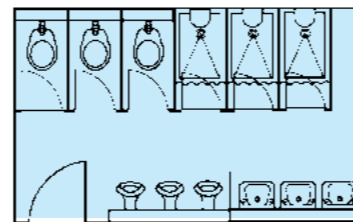

Portakabin **Portaloos® Classic**

Call 0845 200 5555

Portaloos 360
Male/Female toilet/shower unit
Mains: 3.7m x 3.0m

Portaloos 360
Male toilet/shower unit
Mains: 3.7m x 3.0m

Portaloos 480
Male toilet/shower unit
Mains: 4.9m x 3.0m

Portaloos 480
Male toilet/shower unit
Mains: 4.9m x 3.0m

KEY