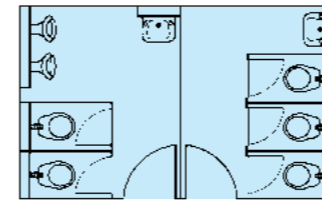

Quality - this time - next time - every time

Portakabin **Portaloos**® Standard

Call 0845 200 5555

Portaloos 240
Male toilet unit
Mains: 2.5m x 3.0m

Portaloos 360
Male toilet unit
Mains: 3.7m x 3.0m

Portaloos 360
Male/Female toilet unit
Mains: 3.7m x 3.0m

Portaloos 360
Private compartment toilet unit
Mains: 3.7m x 3.0m

Portaloos 480
Male toilet unit
Mains: 4.9m x 3.0m

Portaloos 480
Male/Female toilet unit
Mains: 4.9m x 3.0m

Portaloos 600
Male toilet unit
Mains: 6.1m x 3.0m

Portaloos 600
Female toilet unit
Mains: 6.1m x 3.0m

KEY