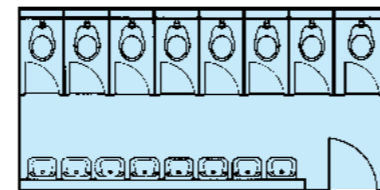

Quality - this time - next time - every time

Portakabin **Portaloos**® Standard

Call 0845 200 5555

Portaloos 240
Male toilet unit
Mains: 2.5m x 3.0m

Portaloos 360
Male toilet unit
Mains: 3.7m x 3.0m

Portaloos 360
Male/Female toilet unit
Mains: 3.7m x 3.0m

Portaloos 360
Private compartment toilet unit
Mains: 3.7m x 3.0m

Portaloos 480
Male toilet unit
Mains: 4.9m x 3.0m

Portaloos 480
Male/Female toilet unit
Mains: 4.9m x 3.0m

Portaloos 600
Male toilet unit
Mains: 6.1m x 3.0m

Portaloos 600
Female toilet unit
Mains: 6.1m x 3.0m

KEY