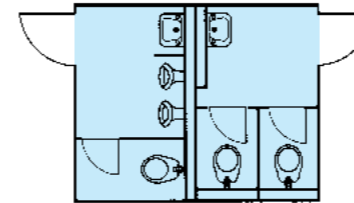

Quality - this time - next time - every time

Portakabin **Portaloos**® Standard

Call 0845 200 5555

Portaloos 240
Male toilet unit
Mains: 2.5m x 3.0m

Portaloos 360
Male toilet unit
Mains: 3.7m x 3.0m

Portaloos 360
Male/Female toilet unit
Mains: 3.7m x 3.0m

Portaloos 360
Private compartment toilet unit
Mains: 3.7m x 3.0m

Portaloos 480
Male toilet unit
Mains: 4.9m x 3.0m

Portaloos 480
Male/Female toilet unit
Mains: 4.9m x 3.0m

Portaloos 600
Male toilet unit
Mains: 6.1m x 3.0m

Portaloos 600
Female toilet unit
Mains: 6.1m x 3.0m

KEY