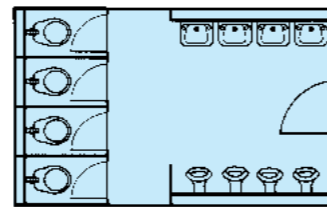

Quality - this time - next time - every time

Portakabin **Portaloos**® Standard

Call 0845 200 5555

Portaloos 240
Male toilet unit
Mains: 2.5m x 3.0m

Portaloos 360
Male toilet unit
Mains: 3.7m x 3.0m

Portaloos 360
Male/Female toilet unit
Mains: 3.7m x 3.0m

Portaloos 360
Private compartment toilet unit
Mains: 3.7m x 3.0m

Portaloos 480
Male toilet unit
Mains: 4.9m x 3.0m

Portaloos 480
Male/Female toilet unit
Mains: 4.9m x 3.0m

Portaloos 600
Male toilet unit
Mains: 6.1m x 3.0m

Portaloos 600
Female toilet unit
Mains: 6.1m x 3.0m

KEY