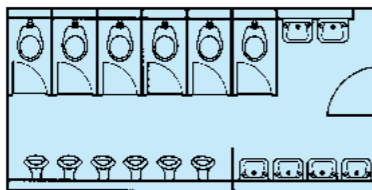

Quality - this time - next time - every time

Portakabin **Portaloos**® Standard

Call 0845 200 5555

Portaloos 240
Male toilet unit
Mains: 2.5m x 3.0m

Portaloos 360
Male toilet unit
Mains: 3.7m x 3.0m

Portaloos 360
Male/Female toilet unit
Mains: 3.7m x 3.0m

Portaloos 360
Private compartment toilet unit
Mains: 3.7m x 3.0m

Portaloos 480
Male toilet unit
Mains: 4.9m x 3.0m

Portaloos 480
Male/Female toilet unit
Mains: 4.9m x 3.0m

Portaloos 600
Male toilet unit
Mains: 6.1m x 3.0m

Portaloos 600
Female toilet unit
Mains: 6.1m x 3.0m

KEY