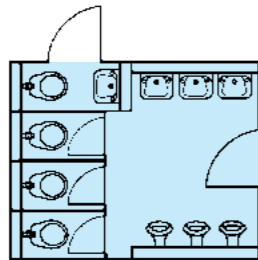

Quality - this time - next time - every time

Portakabin **Portaloos**® Standard

Call 0845 200 5555

Portaloos 240
Male toilet unit
Mains: 2.5m x 3.0m

Portaloos 360
Male toilet unit
Mains: 3.7m x 3.0m

Portaloos 360
Male/Female toilet unit
Mains: 3.7m x 3.0m

Portaloos 360
Private compartment toilet unit
Mains: 3.7m x 3.0m

Portaloos 480
Male toilet unit
Mains: 4.9m x 3.0m

Portaloos 480
Male/Female toilet unit
Mains: 4.9m x 3.0m

Portaloos 600
Male toilet unit
Mains: 6.1m x 3.0m

Portaloos 600
Female toilet unit
Mains: 6.1m x 3.0m

KEY