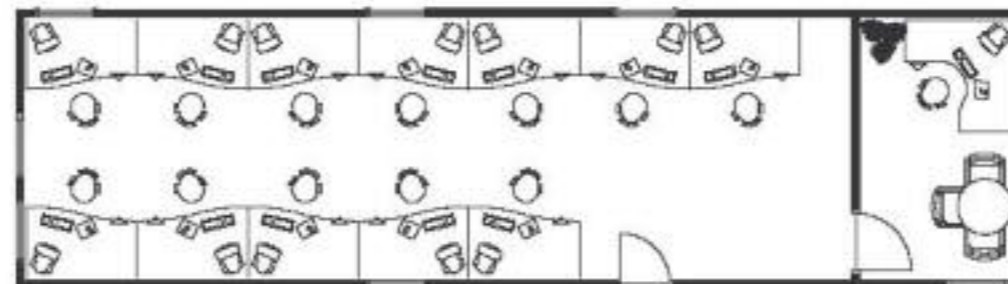

Portakabin[®]

Quality - this time - next time - every time

TN154 Titan office - floor area 54.58m²

For more information, please contact 0845 401 0020 (Sales) or 0845 401 0010 (direct to your local Hire Centre)