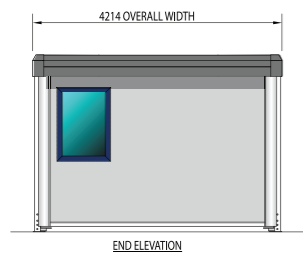

Titan TN184VAR2

Standard Colours External :

Wall and wall trims	Goosewing Grey nearest BS ref. 10 A 05
Corner trims	Silver
Roof	White, nearest BS 4800 ref 00 E 55
Loadastrut legs	Grey BS 4800 ref 00 A 05
Fascia	Grey RAL 7042
Windows	Blue foil wrapped ref. Renolit - Werke GmbH 515005-167
Door leaf	Britannia Blue nearest BS ref. 18 E 58
Door Frame	Satin silver anodised aluminium
Door Furniture	67 Manhattan Grey nylon nearest NCS S 2502-Y RAL-DS 080 70 05