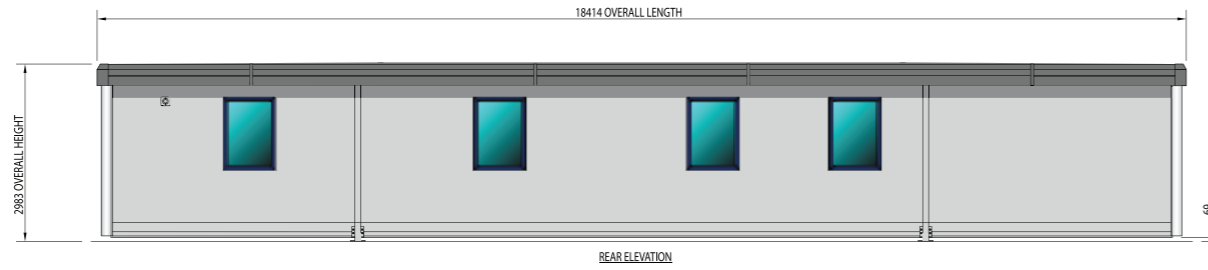

Titan TN184VAR2

Standard Colours External :

Wall and wall trims	Goosewing Grey nearest BS ref. 10 A 05
Corner trims	Silver
Roof	White, nearest BS 4800 ref 00 E 55
Loadastrut legs	Grey BS 4800 ref 00 A 05
Fascia	Grey RAL 7042
Windows	Blue foil wrapped ref. Renolit - Werke GmbH 515005-167
Door leaf	Britannia Blue nearest BS ref. 18 E 58
Door Frame	Satin silver anodised aluminium
Door Furniture	67 Manhattan Grey nylon nearest NCS S 2502-Y RAL-DS 080 70 05

	Merlin Gerin MGB, three phase consumer unit
	Crabtree 4306, 2 gang switched socket
	Consort CV2S0051, 2KW convector heater
	Consort BFH2T, 2KW H/L fan Heater
	Redring, 3KW oversink water heater
	Consort BFM12T, 1KW H/L fan Heater c/w frost stat
	Crabtree 4306, 2 gang switched socket (Mounted above worktop)
	Stiebel Eltron SNU5, 3KW undersink water heater
	Crompton CVC252, 2 x 58w, 1.5m fluorescent fitting c/w cat 2 louver
	Crompton CP51S, 1 x 58w, 1.5m fluorescent fitting c/w CPD51 diffuser
	Crabtree 4070, 1 gang, 1 way light switch
	Crabtree 2041, 1 way pull switch
	Crabtree 4304 1 gang switched socket
TH	Top Hung Open Window
F	Fixed Window
RWP	Rain Water Pipe
CU	Consumer Unit