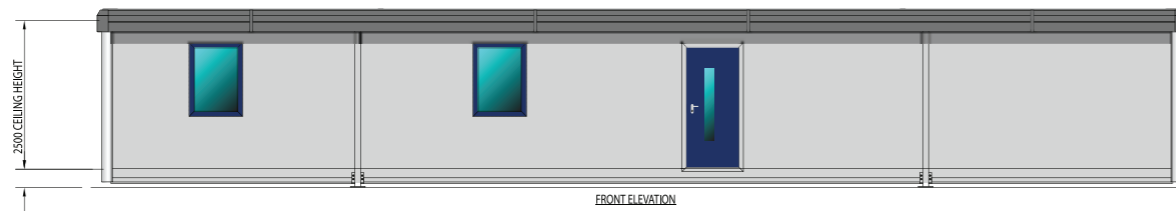

Titan TN184VAR2

Standard Colours External :

Wall and wall trims	Goosewing Grey nearest BS ref. 10 A 05
Corner trims	Silver
Roof	White, nearest BS 4800 ref 00 E 55
Loadastrut legs	Grey BS 4800 ref 00 A 05
Fascia	Grey RAL 7042
Windows	Blue foil wrapped ref. Renolit - Werke GmbH 515005-167
Door leaf	Britannia Blue nearest BS ref. 18 E 58
Door Frame	Satin silver anodised aluminium
Door Furniture	67 Manhattan Grey nylon nearest NCS S 2502-Y RAL-DS 080 70 05

	Merlin Gerin MGB, three phase consumer unit
	Crabtree 4306, 2 gang switched socket
	Consort CV2S0051, 2KW convector heater
	Consort BFH2T, 2KW H/L fan Heater
	Redring, 3KW oversink water heater
	Consort BFM12T, 1KW H/L fan Heater c/w frost stat
	Crabtree 4306, 2 gang switched socket (Mounted above worktop)
	Stiebel Eltron SNU5, 3KW undersink water heater
	Crompton CVC252, 2 x 58w, 1.5m fluorescent fitting c/w cat 2 louver
	Crompton CP51S, 1 x 58w, 1.5m fluorescent fitting c/w CPD51 diffuser
	Crabtree 4070, 1 gang, 1 way light switch
	Crabtree 2041, 1 way pull switch
	Crabtree 4304 1 gang switched socket
TH	Top Hung Open Window
F	Fixed Window
RWP	Rain Water Pipe
CU	Consumer Unit