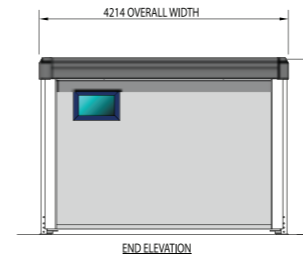

Titan TN184VAR2

Standard Colours External :

Wall and wall trims	Goosewing Grey nearest BS ref. 10 A 05
Corner trims	Silver
Roof	White, nearest BS 4800 ref 00 E 55
Loadastrut legs	Grey BS 4800 ref 00 A 05
Fascia	Grey RAL 7042
Windows	Blue foil wrapped ref. Renolit - Werke GmbH 515005-167
Door leaf	Britannia Blue nearest BS ref. 18 E 58
Door Frame	Satin silver anodised aluminium
Door Furniture	67 Manhattan Grey nylon nearest NCS S 2502-Y RAL-DS 080 70 05