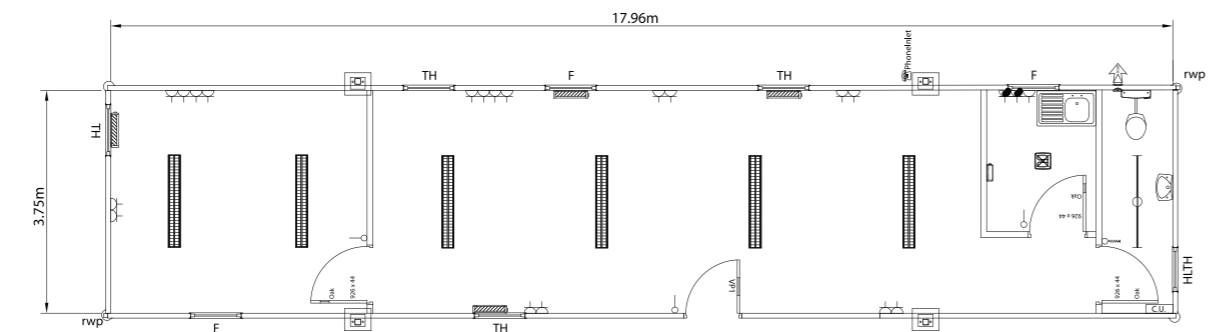

Titan TN184VAR2

Standard Colours External :

Wall and wall trims	Goosewing Grey nearest BS ref. 10 A 05
Corner trims	Silver
Roof	White, nearest BS 4800 ref 00 E 55
Loadastrut legs	Grey BS 4800 ref 00 A 05
Fascia	Grey RAL 7042
Windows	Blue foil wrapped ref. Renolit - Werke GmbH 515005-167
Door leaf	Britannia Blue nearest BS ref. 18 E 58
Door Frame	Satin silver anodised aluminium
Door Furniture	67 Manhattan Grey nylon nearest NCS S 2502-Y RAL-DS 080 70 05

	Merlin Gerin MGB, three phase consumer unit
	Crabtree 4306, 2 gang switched socket
	Consort CV2S0051, 2KW convector heater
	Consort BFH2T, 2KW H/L fan Heater
	Redring, 3KW oversink water heater
	Consort BFM12T, 1KW H/L fan Heater c/w frost stat
	Crabtree 4306, 2 gang switched socket (Mounted above worktop)
	Stiebel Eltron SNU5, 3KW undersink water heater
	Crompton CVC252, 2 x 58w, 1.5m fluorescent fitting c/w cat 2 louver
	Crompton CP51S, 1 x 58w, 1.5m fluorescent fitting c/w CPD51 diffuser
	Crabtree 4070, 1 gang, 1 way light switch
	Crabtree 2041, 1 way pull switch
	Crabtree 4304 1 gang switched socket
TH	Top Hung Open Window
F	Fixed Window
RWP	Rain Water Pipe
CU	Consumer Unit