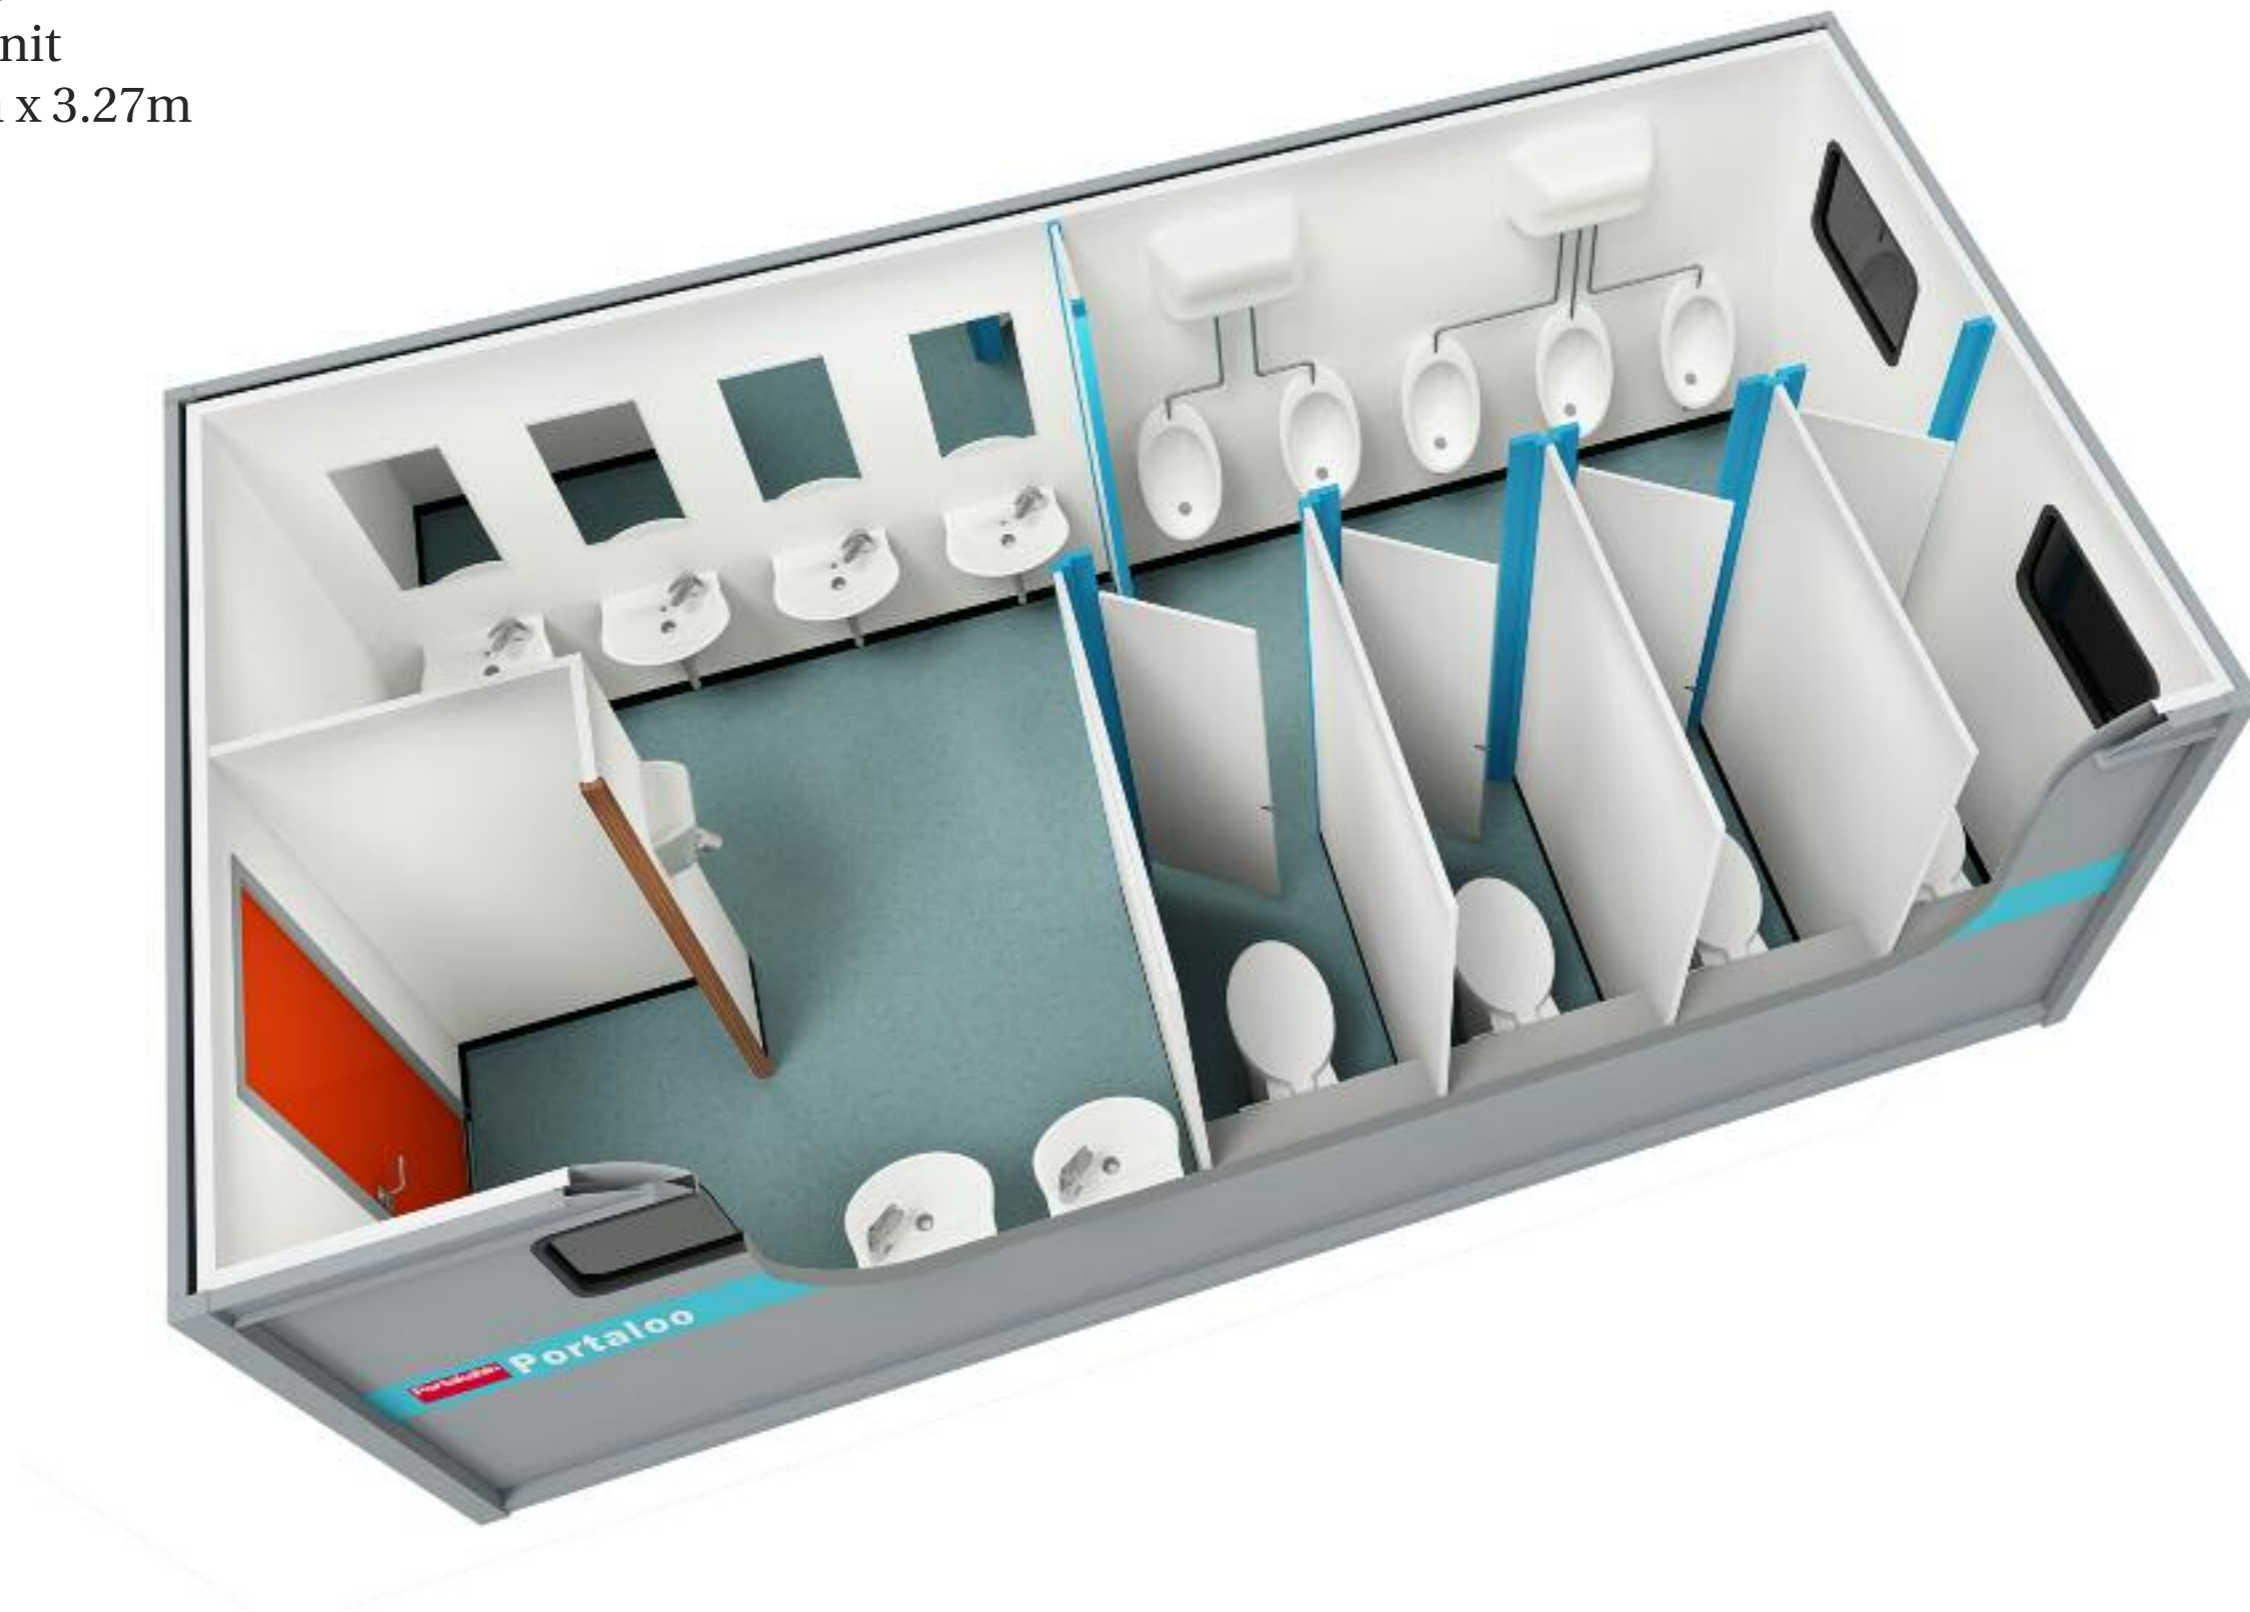

Portaloo 202S  
Male Toilet Unit  
Mains: 6.08m x 3.27m

Portakabin **Portaloo**®

For more information call:

0845 200 5555