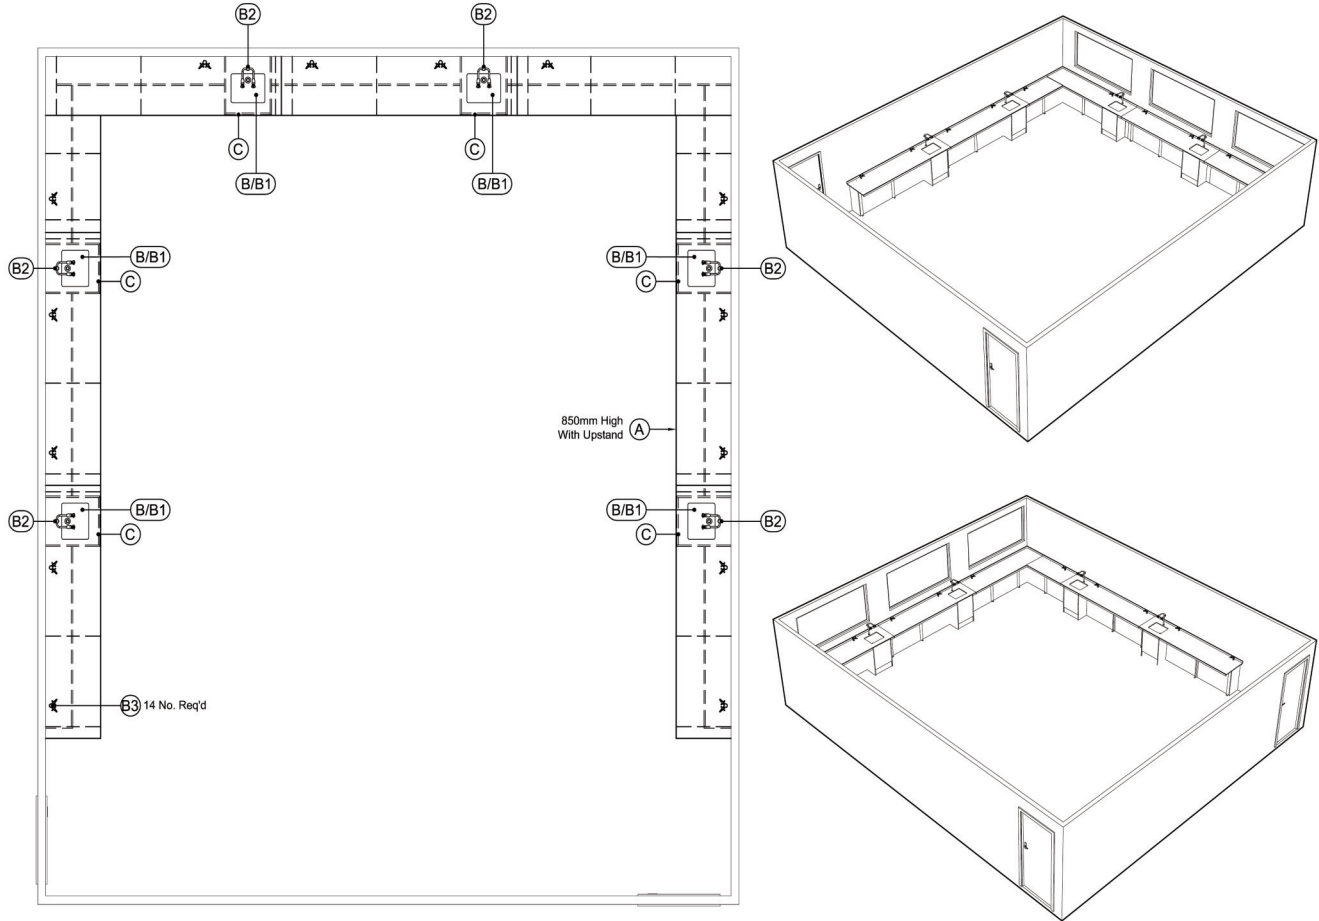

# Portakabin Classrooms<sup>®</sup> Science Lab

**Portakabin**<sup>®</sup>

Quality - this time - next time - every time

For more information call:

Hire: 0845 401 0020