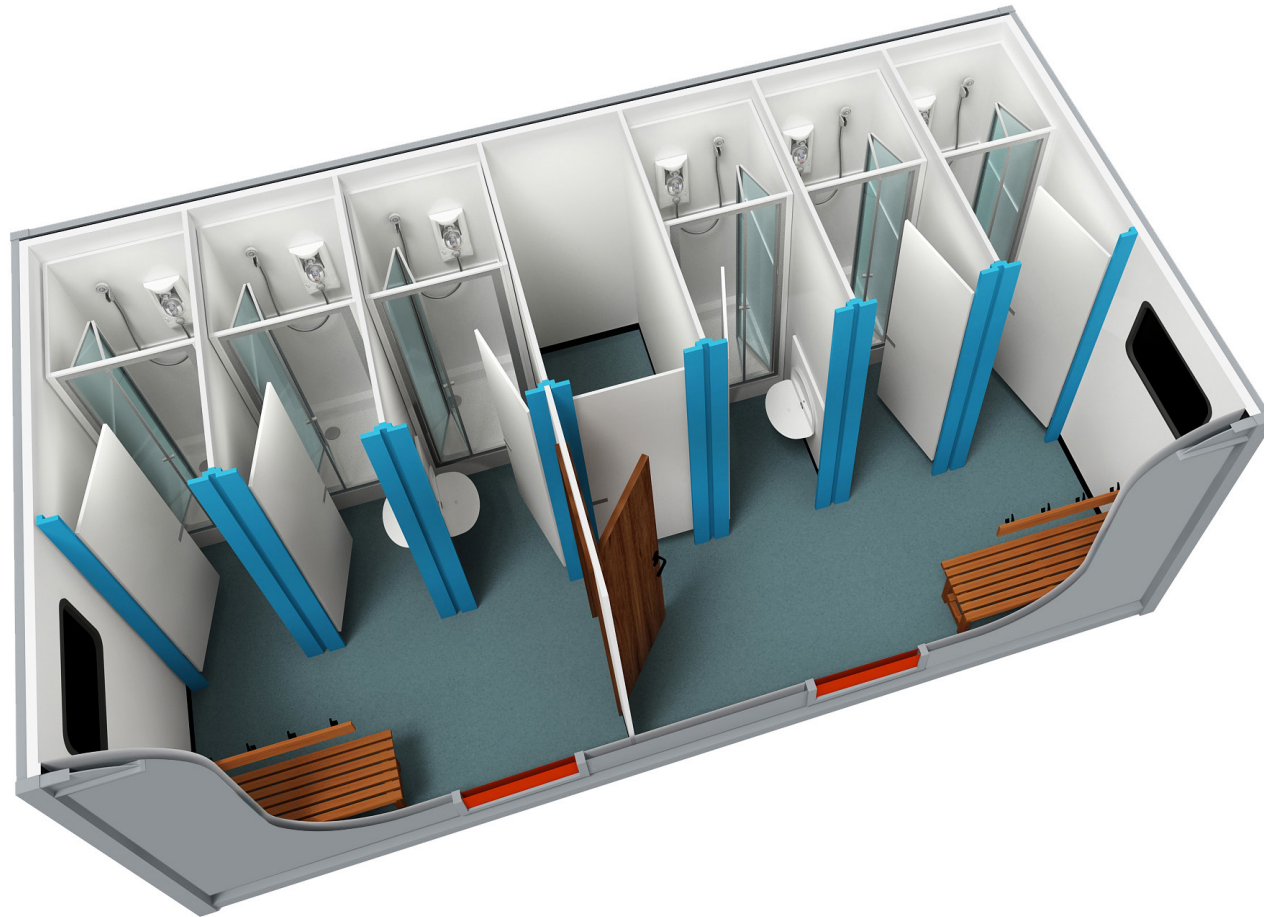

Building Type: Portakabin Events

Building Model: Type J

Building Use: Six Cubicle Shower

Portakabin **Events**<sup>®</sup>

Type J

External length (mm): 6090

External width (mm): 3270

External height (mm): 2610

Floor Size m<sup>2</sup>: 20.0

For more information call:

0845 356 5656