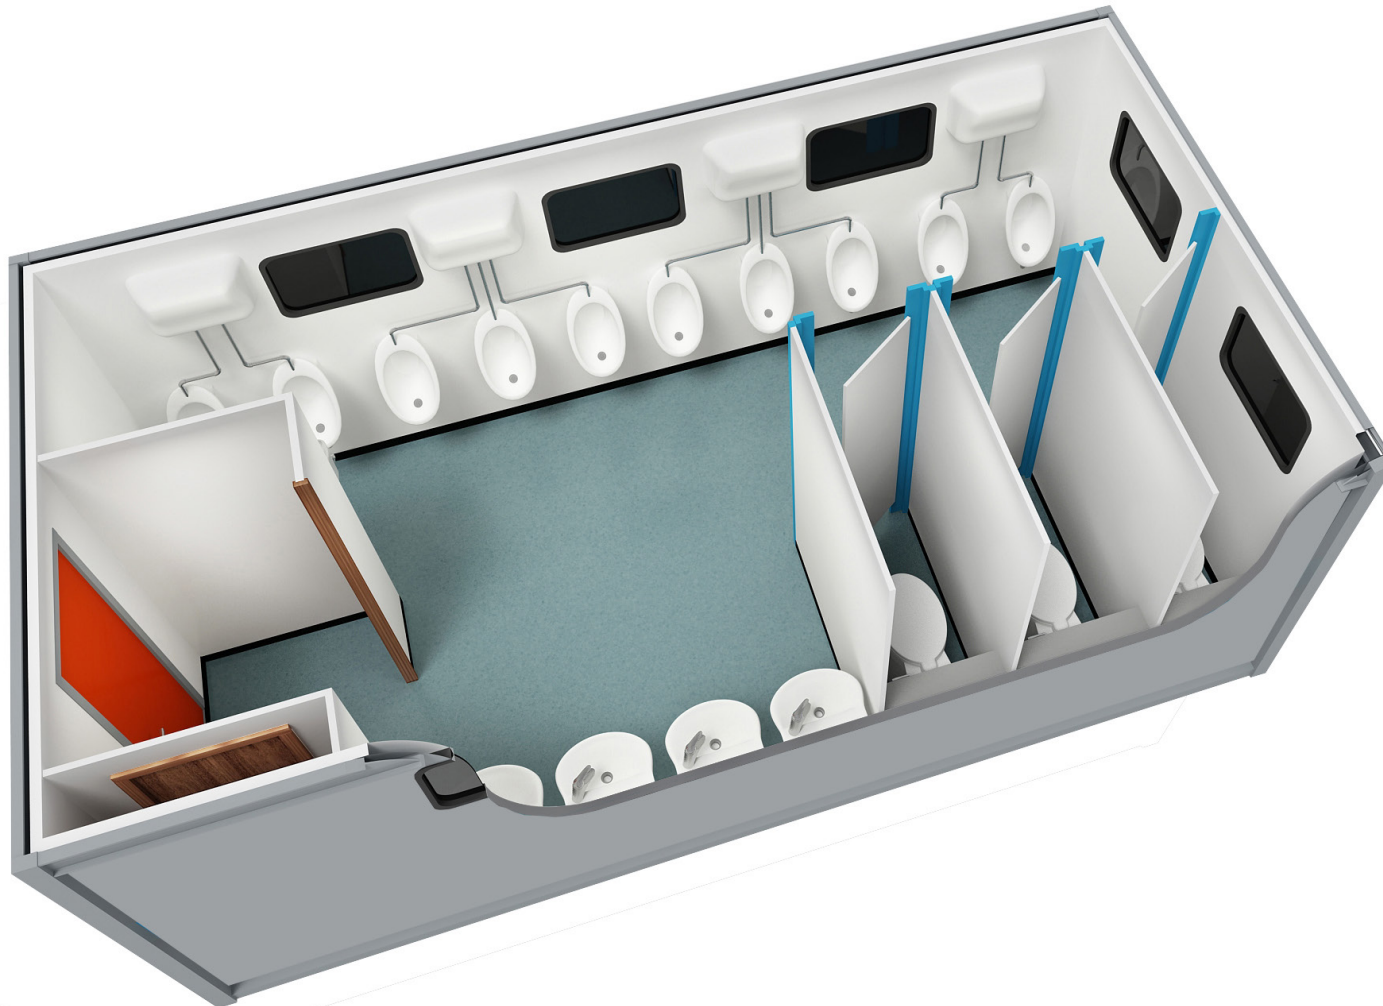

Building Type: Portakabin Events

Building Model: Type X

Building Use: Male Toilet

Portakabin **Events**®

Type X

External length (mm): 6090

External width (mm): 3270

External height (mm): 2610

Floor Size m²: 20.0

For more information call:

0845 356 5656