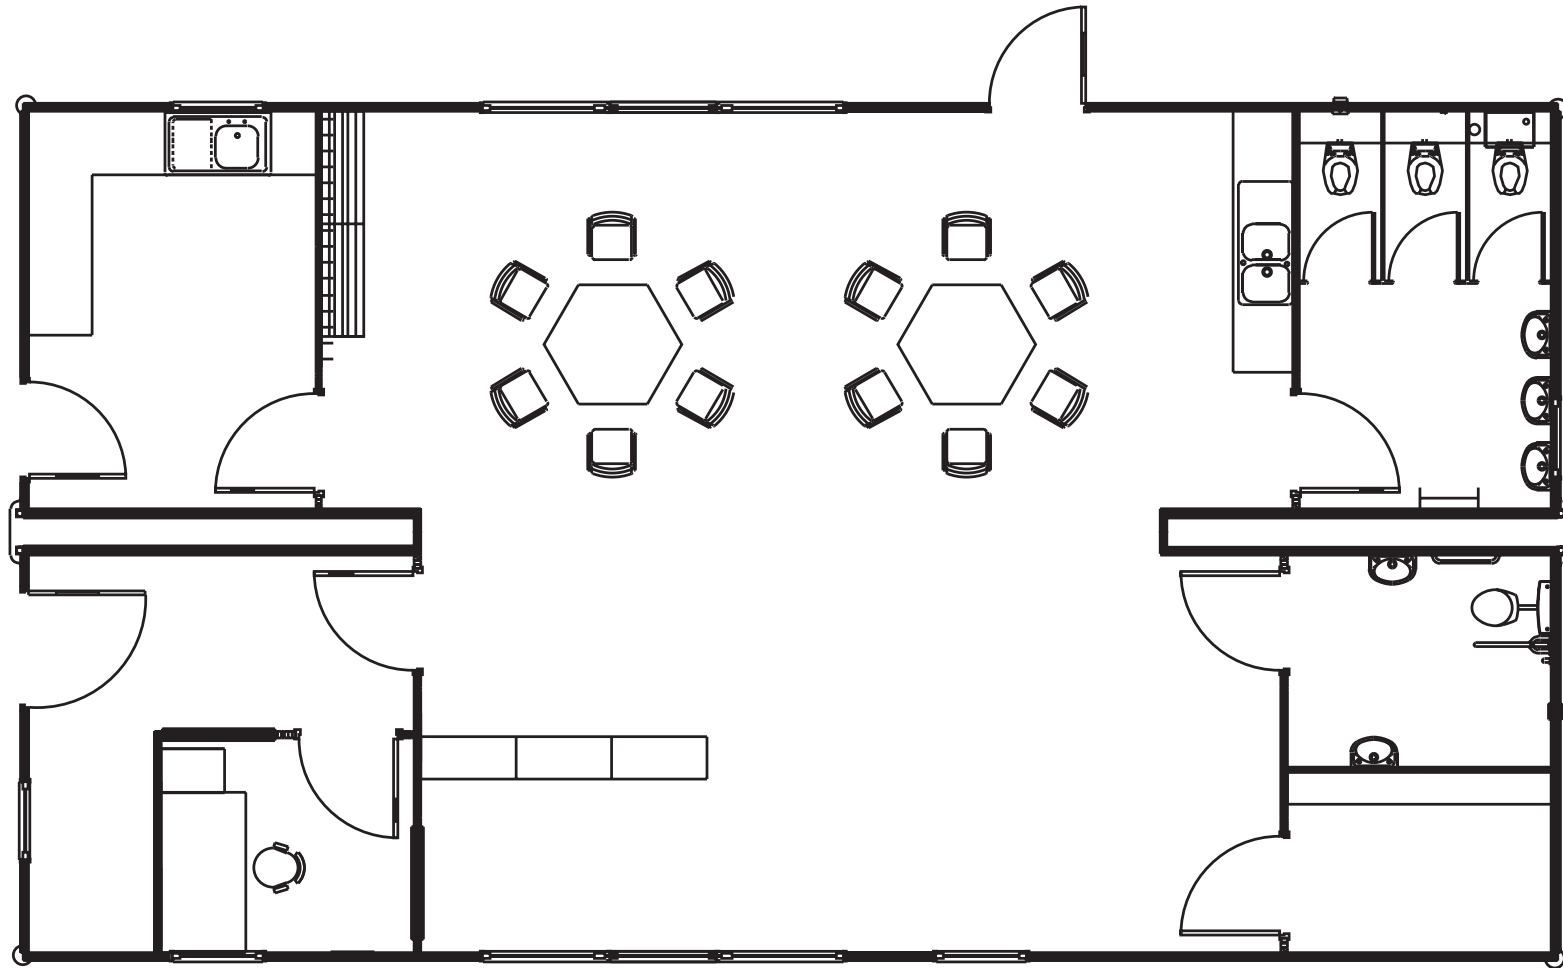

Titan Building System TN154 Nursery Building

Portakabin

Quality - this time - next time - every time

For more information call:

Buy: 0845 401 0020