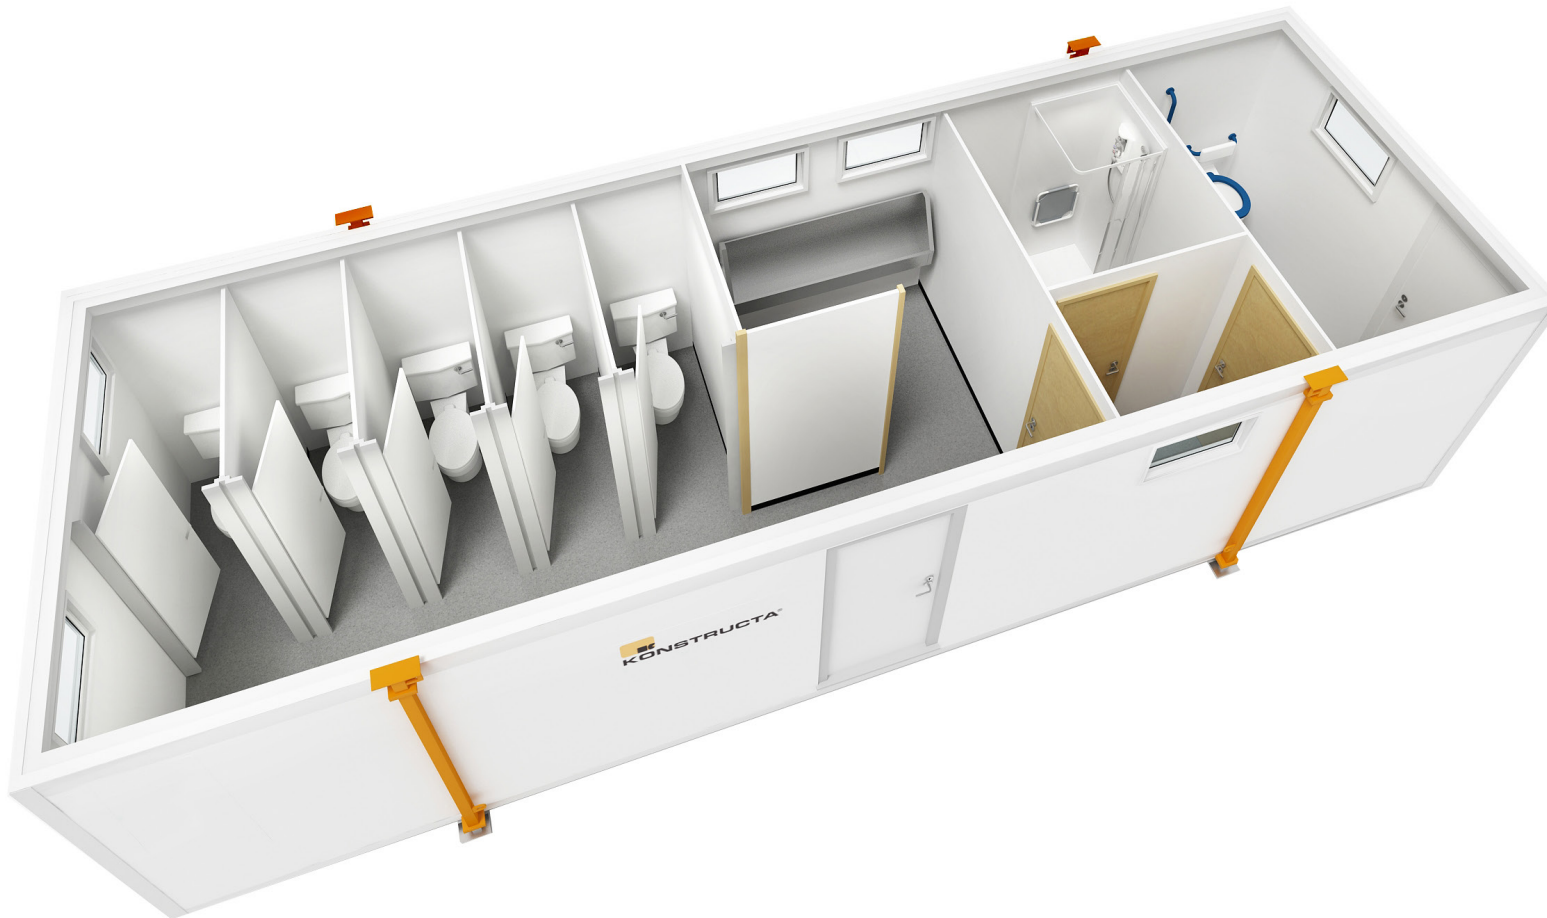

Building Type: Konstructa Energy Saver

Building Model: KS092TES

Building Use: 5+1 Toilet with Shower

## KS092TES

	Metric	Imperial
External length:	9.56m	31ft 4in
External width:	3.40m	11ft 1in
External height:	2.57m	8ft 4in
Internal Length	9.38m	30ft 8in
Internal Width	2.96m	9ft 7in
Ceiling Height	2.30m	7ft 5in
Floor Area	27.76sqm	298sqft