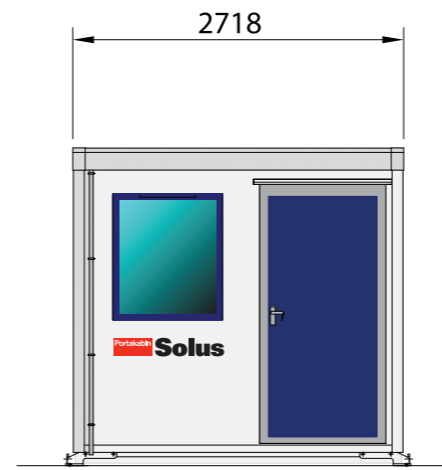

# Solus SL031VAR1

REAR ELEVATION

FRONT ELEVATION

207 FOUNDATION TO FLOOR LEVEL

END ELEVATION

END ELEVATION

## Standard Colours External :

Wall Cladding	Albatross nearest BS ref. 18 B 17
Door leaf	Britannia Blue nearest BS ref. 18 E 58
Door Frame	Silver Anodised Aluminium
Door Furniture	Manhattan Grey NCS S 2502-Y RAL-DS 080 70 05
Windows	Britannia Blue nearest BS ref. 18 E 58
Roof	White, nearest BS ref. 00 E 55
Fascia & Corner Wall trims	Albatross nearest BS ref. 18 B 17
Bottom Wall Trims	Albatross nearest BS ref. 18 B 17
Feet	Hot dipped galvanised

	Merlin Gerin MGPK12, single phase consumer unit
	Crabtree 4306, 2 gang switched socket
	Consort CV2S0051, 2KW convector heater
	Thorlux Jubilee XL 2 x 35W T5 Fluorescent Fitting c/w 65° LG7 Louvre
TH	Top Hung Open Window
F	Fixed Window
RWP	Rain Water Pipe
CU	Consumer Unit