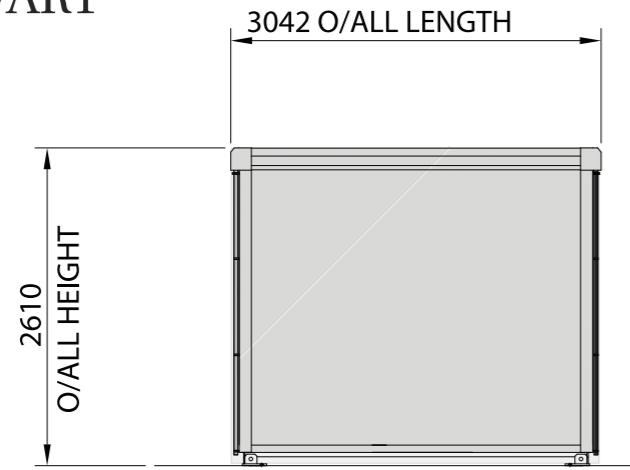

# Solus SL031VAR1

REAR ELEVATION

FRONT ELEVATION

207 FOUNDATION TO FLOOR LEVEL

END ELEVATION

END ELEVATION