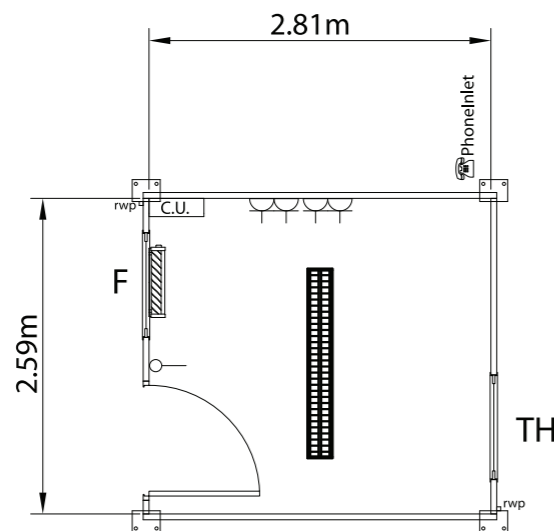

# Solus SL031VAR1

REAR ELEVATION

FRONT ELEVATION

207 FOUNDATION TO FLOOR LEVEL

END ELEVATION

END ELEVATION

	Merlin Gerin MGPK12, single phase consumer unit
	Crabtree 4306, 2 gang switched socket
	Consort CV2S0051, 2KW convector heater
	Thorlux Jubilee XL 2 x 35W T5 Fluorescent Fitting c/w 65° LG7 Louvre
TH	Top Hung Open Window
F	Fixed Window
RWP	Rain Water Pipe
CU	Consumer Unit