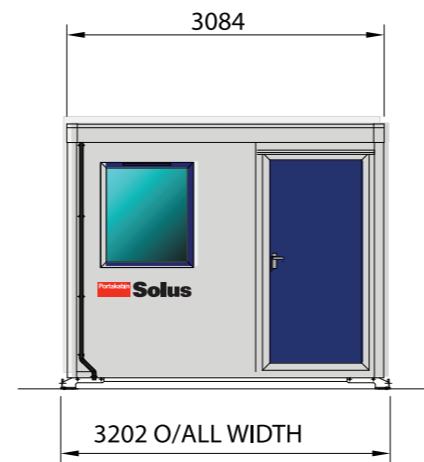

Solus SL072VAR4

REAR ELEVATION

FRONT ELEVATION

END ELEVATION

END ELEVATION

Standard Colours External :

Wall Cladding	Albatross nearest BS ref. 18 B 17
Door leaf	Britannia Blue nearest BS ref. 18 E 58
Door Frame	Silver Anodised Aluminium
Door Furniture	Manhattan Grey NCS S 2502-Y RAL-DS 080 70 05
Windows	Britannia Blue nearest BS ref. 18 E 58
Roof	White, nearest BS ref. 00 E 55
Fascia & Corner Wall trims	Albatross nearest BS ref. 18 B 17
Bottom Wall Trims	Albatross nearest BS ref. 18 B 17
Feet	Hot dipped galvanised

	Merlin Gerin MGPK12, single phase consumer unit
	Crabtree 4306, 2 gang switched socket
	Consort CV2S0051, 2KW convector heater
	Thorlux Jubilee XL 2x35W T5 Fluorescent Fitting c/w 65° LG7 Louvre
	Crabtree 4070, 1 gang, 1 way light switch
TH	Top Hung Open Window
F	Fixed Window
RWP	Rain Water Pipe
CU	Consumer Unit