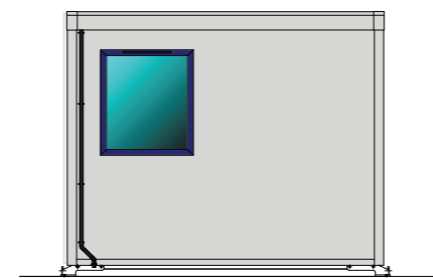

Solus SL072VAR4

REAR ELEVATION

FRONT ELEVATION

END ELEVATION

END ELEVATION

Standard Colours External :

Wall Cladding	Albatross nearest BS ref. 18 B 17
Door leaf	Britannia Blue nearest BS ref. 18 E 58
Door Frame	Silver Anodised Aluminium
Door Furniture	Manhattan Grey NCS S 2502-Y RAL-DS 080 70 05
Windows	Britannia Blue nearest BS ref. 18 E 58
Roof	White, nearest BS ref. 00 E 55
Fascia & Corner Wall trims	Albatross nearest BS ref. 18 B 17
Bottom Wall Trims	Albatross nearest BS ref. 18 B 17
Feet	Hot dipped galvanised

	Merlin Gerin MGPK12, single phase consumer unit
	Crabtree 4306, 2 gang switched socket
	Consort CV2S0051, 2KW convector heater
	Thorlux Jubilee XL 2x35W T5 Fluorescent Fitting c/w 65° LG7 Louvre
	Crabtree 4070, 1 gang, 1 way light switch
TH	Top Hung Open Window
F	Fixed Window
RWP	Rain Water Pipe
CU	Consumer Unit