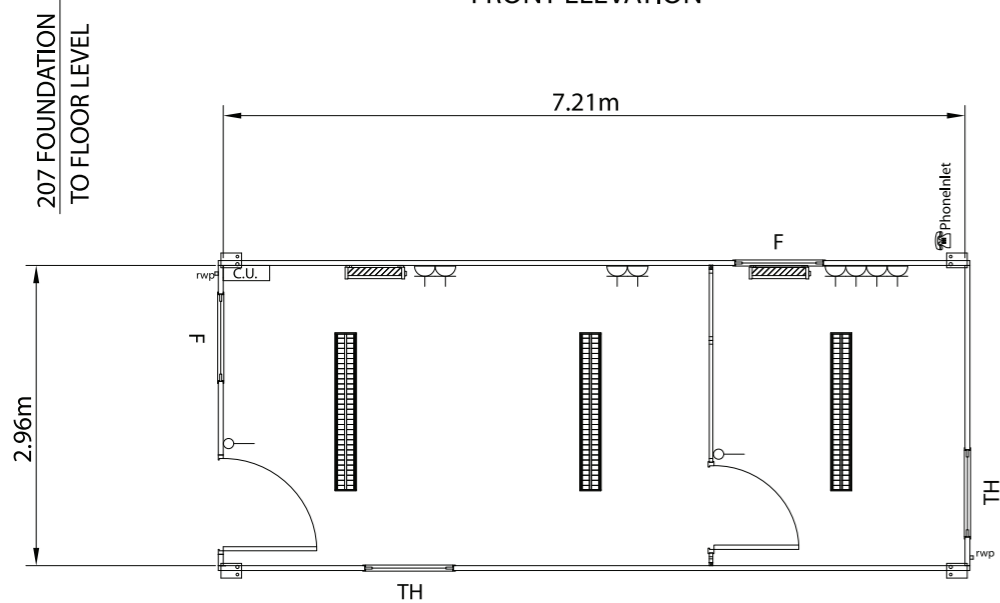

Solus SL072VAR4

REAR ELEVATION

FRONT ELEVATION

END ELEVATION

END ELEVATION

Standard Colours External :

Wall Cladding	Albatross nearest BS ref. 18 B 17
Door leaf	Britannia Blue nearest BS ref. 18 E 58
Door Frame	Silver Anodised Aluminium
Door Furniture	Manhattan Grey NCS S 2502-Y RAL-DS 080 70 05
Windows	Britannia Blue nearest BS ref. 18 E 58
Roof	White, nearest BS ref. 00 E 55
Fascia & Corner Wall trims	Albatross nearest BS ref. 18 B 17
Bottom Wall Trims	Albatross nearest BS ref. 18 B 17
Feet	Hot dipped galvanised

	Merlin Gerin MGPK12, single phase consumer unit
	Crabtree 4306, 2 gang switched socket
	Consort CV2S0051, 2KW convector heater
	Thorlux Jubilee XL 2x35W T5 Fluorescent Fitting c/w 65° LG7 Louvre
	Crabtree 4070, 1 gang, 1 way light switch
TH	Top Hung Open Window
F	Fixed Window
RWP	Rain Water Pipe
CU	Consumer Unit