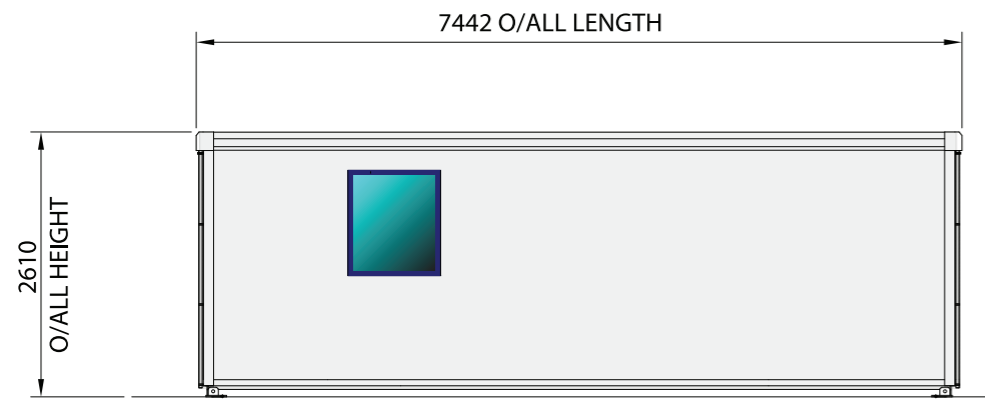

Solus SL072VAR4

REAR ELEVATION

FRONT ELEVATION

END ELEVATION

END ELEVATION

Standard Colours External :

Wall Cladding	Albatross nearest BS ref. 18 B 17
Door leaf	Britannia Blue nearest BS ref. 18 E 58
Door Frame	Silver Anodised Aluminium
Door Furniture	Manhattan Grey NCS S 2502-Y RAL-DS 080 70 05
Windows	Britannia Blue nearest BS ref. 18 E 58
Roof	White, nearest BS ref. 00 E 55
Fascia & Corner Wall trims	Albatross nearest BS ref. 18 B 17
Bottom Wall Trims	Albatross nearest BS ref. 18 B 17
Feet	Hot dipped galvanised

	Merlin Gerin MGPK12, single phase consumer unit
	Crabtree 4306, 2 gang switched socket
	Consort CV2S0051, 2KW convector heater
	Thorlux Jubilee XL 2x35W T5 Fluorescent Fitting c/w 65° LG7 Louvre
	Crabtree 4070, 1 gang, 1 way light switch
TH	Top Hung Open Window
F	Fixed Window
RWP	Rain Water Pipe
CU	Consumer Unit