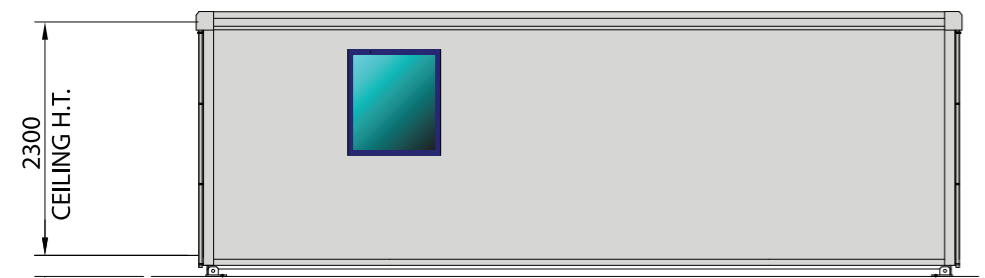

Solus SL072VAR4

REAR ELEVATION

FRONT ELEVATION

END ELEVATION

END ELEVATION

Standard Colours External :

Wall Cladding	Albatross nearest BS ref. 18 B 17
Door leaf	Britannia Blue nearest BS ref. 18 E 58
Door Frame	Silver Anodised Aluminium
Door Furniture	Manhattan Grey NCS S 2502-Y RAL-DS 080 70 05
Windows	Britannia Blue nearest BS ref. 18 E 58
Roof	White, nearest BS ref. 00 E 55
Fascia & Corner Wall trims	Albatross nearest BS ref. 18 B 17
Bottom Wall Trims	Albatross nearest BS ref. 18 B 17
Feet	Hot dipped galvanised

	Merlin Gerin MGPK12, single phase consumer unit
	Crabtree 4306, 2 gang switched socket
	Consort CV2S0051, 2KW convector heater
	Thorlux Jubilee XL 2x35W T5 Fluorescent Fitting c/w 65° LG7 Louvre
	Crabtree 4070, 1 gang, 1 way light switch
TH	Top Hung Open Window
F	Fixed Window
RWP	Rain Water Pipe
CU	Consumer Unit