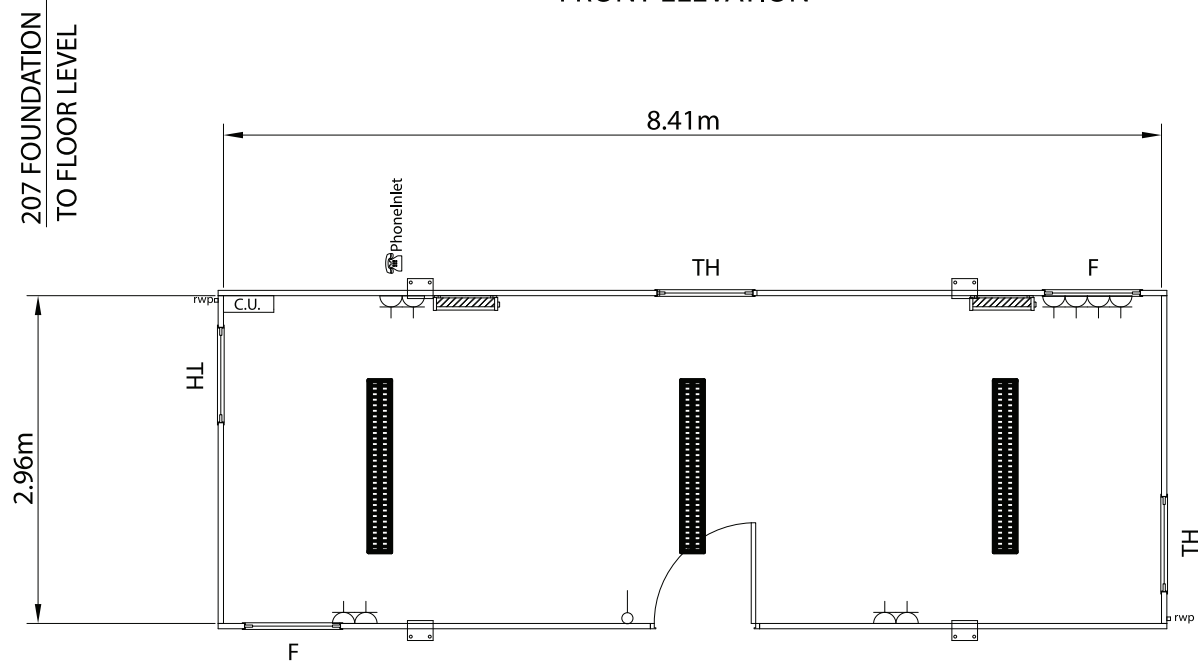

Solus SL082VAR2

REAR ELEVATION

END ELEVATION

FRONT ELEVATION

END ELEVATION

Standard Colours External :

Wall Cladding	Albatross nearest BS ref. 18 B 17
Door leaf	Britannia Blue nearest BS ref. 18 E 58
Door Frame	Silver Anodised Aluminium
Door Furniture	Manhattan Grey NCS S 2502-Y RAL-DS 080 70 05
Windows	Britannia Blue nearest BS ref. 18 E 58
Roof	White, nearest BS ref. 00 E 55
Fascia & Corner Wall trims	Albatross nearest BS ref. 18 B 17
Bottom Wall Trims	Albatross nearest BS ref. 18 B 17
Feet	Hot dipped galvanised

	Merlin Gerin MGPK12, single phase consumer unit
	Crabtree 4306, 2 gang switched socket
	Consort CV2S0051, 2KW convector heater
	Thorlux Jubilee XL 2x35W T5 Fluorescent Fitting c/w 65° LG7 Louvre
	Crabtree 4070, 1 gang, 1 way light switch
TH	Top Hung Open Window
F	Fixed Window
RWP	Rain Water Pipe
CU	Consumer Unit