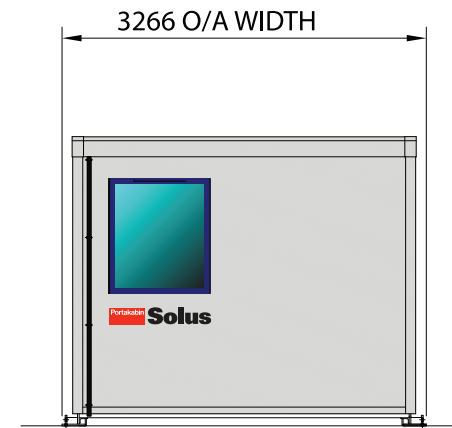

Solus SL082VAR2

REAR ELEVATION

END ELEVATION

FRONT ELEVATION

END ELEVATION

Standard Colours External :

Wall Cladding	Albatross nearest BS ref. 18 B 17
Door leaf	Britannia Blue nearest BS ref. 18 E 58
Door Frame	Silver Anodised Aluminium
Door Furniture	Manhattan Grey NCS S 2502-Y RAL-DS 080 70 05
Windows	Britannia Blue nearest BS ref. 18 E 58
Roof	White, nearest BS ref. 00 E 55
Fascia & Corner Wall trims	Albatross nearest BS ref. 18 B 17
Bottom Wall Trims	Albatross nearest BS ref. 18 B 17
Feet	Hot dipped galvanised

	Merlin Gerin MGPK12, single phase consumer unit
	Crabtree 4306, 2 gang switched socket
	Consort CV2S0051, 2KW convector heater
	Thorlux Jubilee XL 2x35W T5 Fluorescent Fitting c/w 65° LG7 Louvre
	Crabtree 4070, 1 gang, 1 way light switch
TH	Top Hung Open Window
F	Fixed Window
RWP	Rain Water Pipe
CU	Consumer Unit