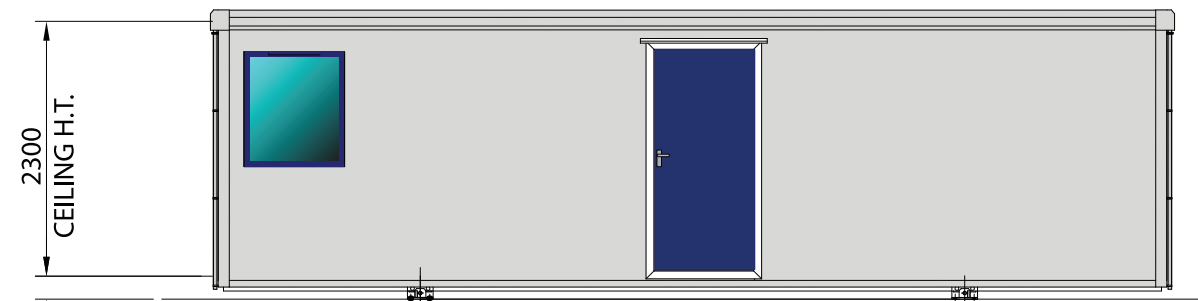

Solus SL082VAR2

REAR ELEVATION

END ELEVATION

FRONT ELEVATION

END ELEVATION

Standard Colours External :

Wall Cladding	Albatross nearest BS ref. 18 B 17
Door leaf	Britannia Blue nearest BS ref. 18 E 58
Door Frame	Silver Anodised Aluminium
Door Furniture	Manhattan Grey NCS S 2502-Y RAL-DS 080 70 05
Windows	Britannia Blue nearest BS ref. 18 E 58
Roof	White, nearest BS ref. 00 E 55
Fascia & Corner Wall trims	Albatross nearest BS ref. 18 B 17
Bottom Wall Trims	Albatross nearest BS ref. 18 B 17
Feet	Hot dipped galvanised

	Merlin Gerin MGPK12, single phase consumer unit
	Crabtree 4306, 2 gang switched socket
	Consort CV2S0051, 2KW convector heater
	Thorlux Jubilee XL 2x35W T5 Fluorescent Fitting c/w 65° LG7 Louvre
	Crabtree 4070, 1 gang, 1 way light switch
TH	Top Hung Open Window
F	Fixed Window
RWP	Rain Water Pipe
CU	Consumer Unit