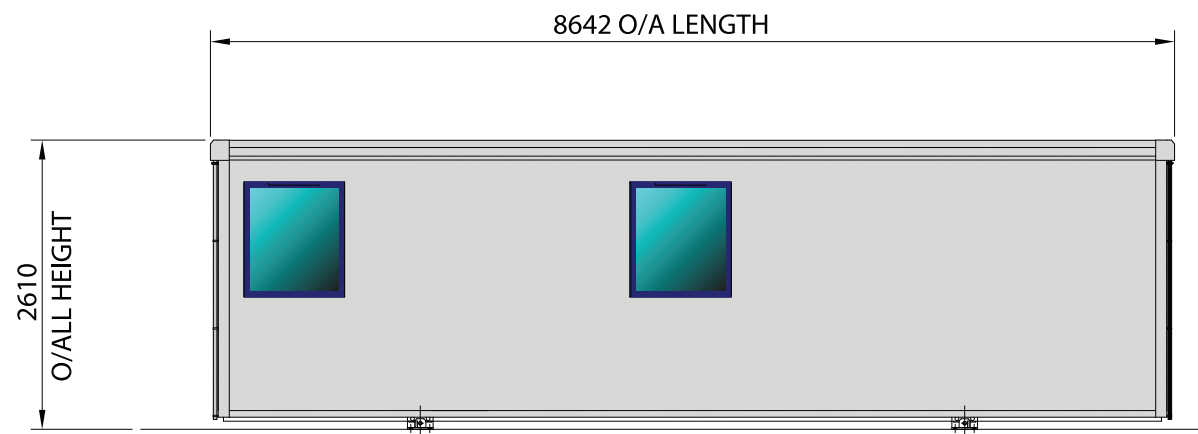

Solus SL082VAR2

REAR ELEVATION

END ELEVATION

FRONT ELEVATION

END ELEVATION

Standard Colours External :

Wall Cladding	Albatross nearest BS ref. 18 B 17
Door leaf	Britannia Blue nearest BS ref. 18 E 58
Door Frame	Silver Anodised Aluminium
Door Furniture	Manhattan Grey NCS S 2502-Y RAL-DS 080 70 05
Windows	Britannia Blue nearest BS ref. 18 E 58
Roof	White, nearest BS ref. 00 E 55
Fascia & Corner Wall trims	Albatross nearest BS ref. 18 B 17
Bottom Wall Trims	Albatross nearest BS ref. 18 B 17
Feet	Hot dipped galvanised

	Merlin Gerin MGPK12, single phase consumer unit
	Crabtree 4306, 2 gang switched socket
	Consort CV2S0051, 2KW convector heater
	Thorlux Jubilee XL 2x35W T5 Fluorescent Fitting c/w 65° LG7 Louvre
	Crabtree 4070, 1 gang, 1 way light switch
TH	Top Hung Open Window
F	Fixed Window
RWP	Rain Water Pipe
CU	Consumer Unit