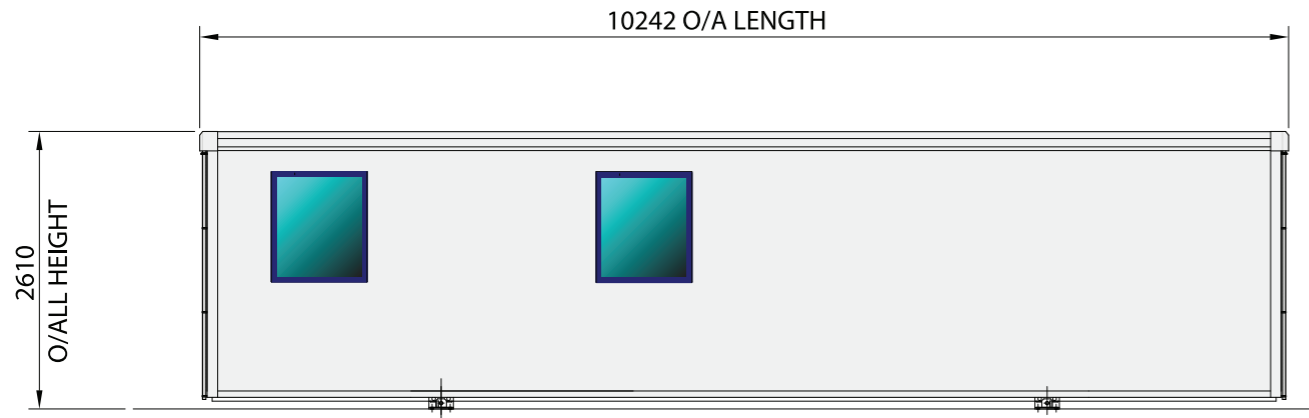

Solus SL102VAR4

REAR ELEVATION

END ELEVATION

FRONT ELEVATION

END ELEVATION

Standard Colours External :

Wall Cladding	Albatross nearest BS ref. 18 B 17
Door leaf	Britannia Blue nearest BS ref. 18 E 58
Door Frame	Silver Anodised Aluminium
Door Furniture	Manhattan Grey NCS S 2502-Y RAL-DS 080 70 05
Windows	Britannia Blue nearest BS ref. 18 E 58
Roof	White, nearest BS ref. 00 E 55
Fascia & Corner Wall trims	Albatross nearest BS ref. 18 B 17
Bottom Wall Trims	Albatross nearest BS ref. 18 B 17
Feet	Hot dipped galvanised

	Merlin Gerin MGPK12, single phase consumer unit
	Crabtree 4306, 2 gang switched socket
	Consort CV2S0051, 2KW convector heater
	Thorlux Jubilee XL 2x35W T5 Fluorescent Fitting c/w 65° LG7 Louvre
	Crabtree 4070, 1 gang, 1 way light switch
TH	Top Hung Open Window
F	Fixed Window
RWP	Rain Water Pipe
CU	Consumer Unit