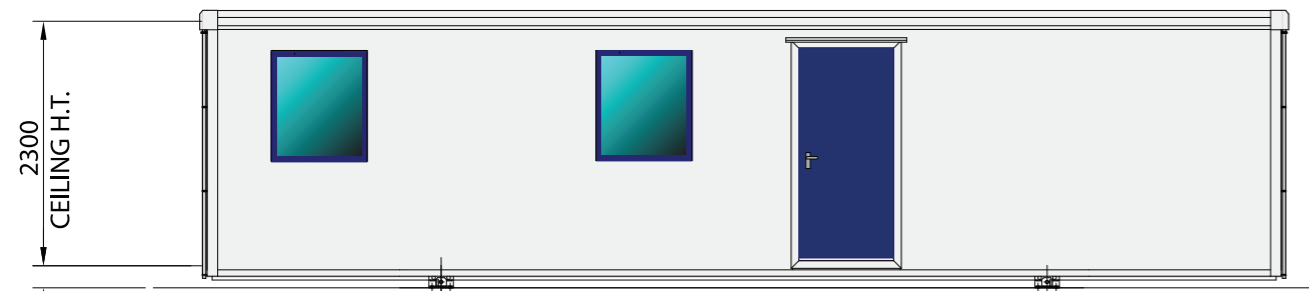

Solus SL102VAR4

REAR ELEVATION

END ELEVATION

FRONT ELEVATION

END ELEVATION

Standard Colours External :

Wall Cladding	Albatross nearest BS ref. 18 B 17
Door leaf	Britannia Blue nearest BS ref. 18 E 58
Door Frame	Silver Anodised Aluminium
Door Furniture	Manhattan Grey NCS S 2502-Y RAL-DS 080 70 05
Windows	Britannia Blue nearest BS ref. 18 E 58
Roof	White, nearest BS ref. 00 E 55
Fascia & Corner Wall trims	Albatross nearest BS ref. 18 B 17
Bottom Wall Trims	Albatross nearest BS ref. 18 B 17
Feet	Hot dipped galvanised

	Merlin Gerin MGPK12, single phase consumer unit
	Crabtree 4306, 2 gang switched socket
	Consort CV2S0051, 2KW convector heater
	Thorlux Jubilee XL 2x35W T5 Fluorescent Fitting c/w 65° LG7 Louvre
	Crabtree 4070, 1 gang, 1 way light switch
TH	Top Hung Open Window
F	Fixed Window
RWP	Rain Water Pipe
CU	Consumer Unit