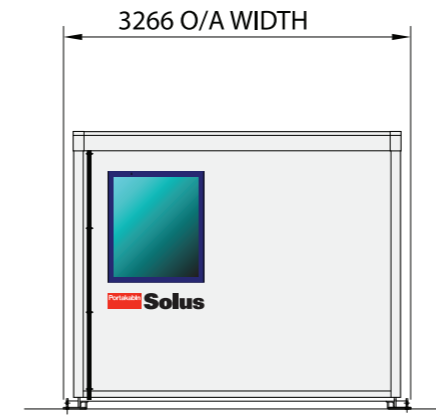

Solus SL102VAR4

REAR ELEVATION

END ELEVATION

FRONT ELEVATION

END ELEVATION

Standard Colours External :

Wall Cladding	Albatross nearest BS ref. 18 B 17
Door leaf	Britannia Blue nearest BS ref. 18 E 58
Door Frame	Silver Anodised Aluminium
Door Furniture	Manhattan Grey NCS S 2502-Y RAL-DS 080 70 05
Windows	Britannia Blue nearest BS ref. 18 E 58
Roof	White, nearest BS ref. 00 E 55
Fascia & Corner Wall trims	Albatross nearest BS ref. 18 B 17
Bottom Wall Trims	Albatross nearest BS ref. 18 B 17
Feet	Hot dipped galvanised

	Merlin Gerin MGPK12, single phase consumer unit
	Crabtree 4306, 2 gang switched socket
	Consort CV2S0051, 2KW convector heater
	Thorlux Jubilee XL 2x35W T5 Fluorescent Fitting c/w 65° LG7 Louvre
	Crabtree 4070, 1 gang, 1 way light switch
TH	Top Hung Open Window
F	Fixed Window
RWP	Rain Water Pipe
CU	Consumer Unit