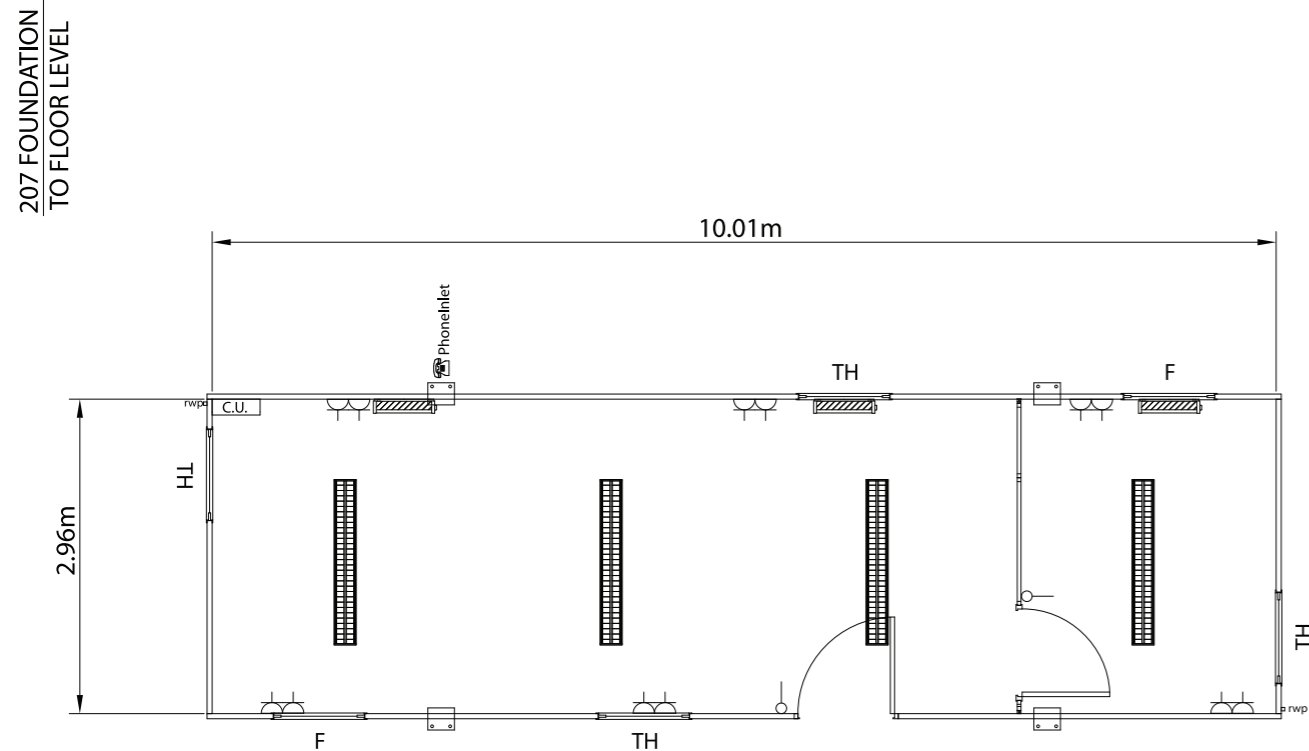

Solus SL102VAR4

REAR ELEVATION

END ELEVATION

FRONT ELEVATION

END ELEVATION

Standard Colours External :

Wall Cladding	Albatross nearest BS ref. 18 B 17
Door leaf	Britannia Blue nearest BS ref. 18 E 58
Door Frame	Silver Anodised Aluminium
Door Furniture	Manhattan Grey NCS S 2502-Y RAL-DS 080 70 05
Windows	Britannia Blue nearest BS ref. 18 E 58
Roof	White, nearest BS ref. 00 E 55
Fascia & Corner Wall trims	Albatross nearest BS ref. 18 B 17
Bottom Wall Trims	Albatross nearest BS ref. 18 B 17
Feet	Hot dipped galvanised

	Merlin Gerin MGPK12, single phase consumer unit
	Crabtree 4306, 2 gang switched socket
	Consort CV2S0051, 2KW convector heater
	Thorlux Jubilee XL 2x35W T5 Fluorescent Fitting c/w 65° LG7 Louvre
	Crabtree 4070, 1 gang, 1 way light switch
TH	Top Hung Open Window
F	Fixed Window
RWP	Rain Water Pipe
CU	Consumer Unit