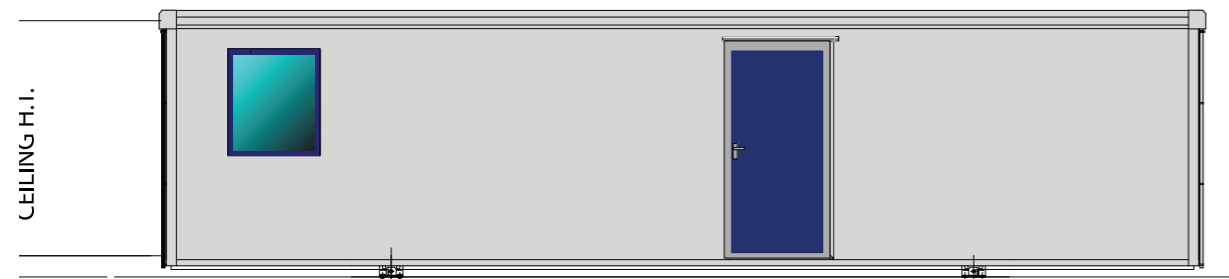

Solus SL102VAR6

REAR ELEVATION

END ELEVATION

FRONT ELEVATION

END ELEVATION

Standard Colours External :

Wall Cladding	Albatross nearest BS ref. 18 B 17
Door leaf	Britannia Blue nearest BS ref. 18 E 58
Door Frame	Silver Anodised Aluminium
Door Furniture	Manhattan Grey NCS S 2502-Y RAL-DS 080 70 05
Windows	Britannia Blue nearest BS ref. 18 E 58
Roof	White, nearest BS ref. 00 E 55
Fascia & Corner Wall trims	Albatross nearest BS ref. 18 B 17
Bottom Wall Trims	Albatross nearest BS ref. 18 B 17
Feet	Hot dipped galvanised

	Merlin Gerin MGP12, single phase consumer unit
	Crabtree 4306, 2 gang switched socket
	Crabtree 4070, 1 gang, 1 way light switch
	Crabtree 2041, 1 way pull switch
	Crabtree 4304 1 gang switched socket
	Consort BFM12T, 1KW H/L fan Heater c/w frost stat
	Consort CV2S0051, 2KW convector heater
	Consort BFH2T, 2KW H/L fan Heater
	Crompton CVC252, 2 x 58w, 1.5m fluorescent fitting/w cat 2 louvre
	28W 2D Bulkhead light
	Crabtree 4306, 2 gang switched socket (Mounted above worktop)
TH	Top Hung Open Window
F	Fixed Window
RWP	Rain Water Pipe
CU	Consumer Unit