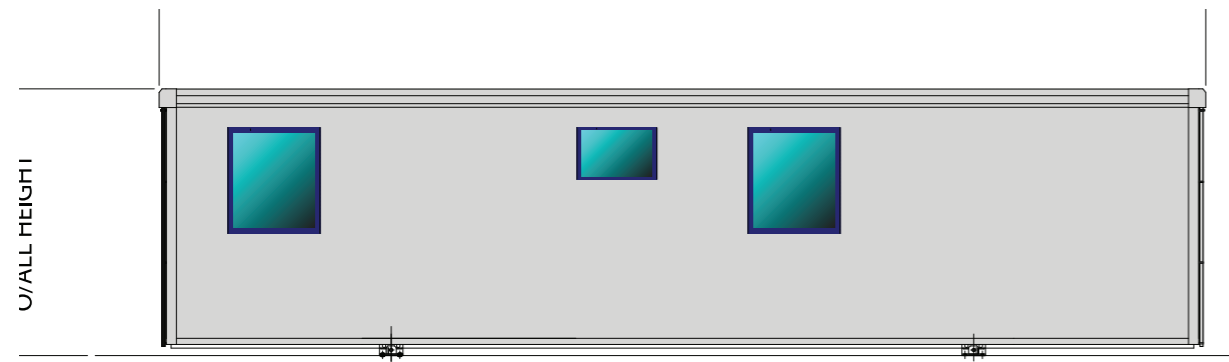

Solus SL102VAR6

REAR ELEVATION

END ELEVATION

FRONT ELEVATION

END ELEVATION

Standard Colours External :

Wall Cladding	Albatross nearest BS ref. 18 B 17
Door leaf	Britannia Blue nearest BS ref. 18 E 58
Door Frame	Silver Anodised Aluminium
Door Furniture	Manhattan Grey NCS S 2502-Y RAL-DS 080 70 05
Windows	Britannia Blue nearest BS ref. 18 E 58
Roof	White, nearest BS ref. 00 E 55
Fascia & Corner Wall trims	Albatross nearest BS ref. 18 B 17
Bottom Wall Trims	Albatross nearest BS ref. 18 B 17
Feet	Hot dipped galvanised

	Merlin Gerin MGP12, single phase consumer unit
	Crabtree 4306, 2 gang switched socket
	Crabtree 4070, 1 gang, 1 way light switch
	Crabtree 2041, 1 way pull switch
	Crabtree 4304 1 gang switched socket
	Consort BFM12T, 1KW H/L fan Heater c/w frost stat
	Consort CV2S0051, 2KW convector heater
	Consort BFH2T, 2KW H/L fan Heater
	Crompton CVC252, 2 x 58w, 1.5m fluorescent fitting/w cat 2 louvre
	28W 2D Bulkhead light
	Crabtree 4306, 2 gang switched socket (Mounted above worktop)
TH	Top Hung Open Window
F	Fixed Window
RWP	Rain Water Pipe
CU	Consumer Unit