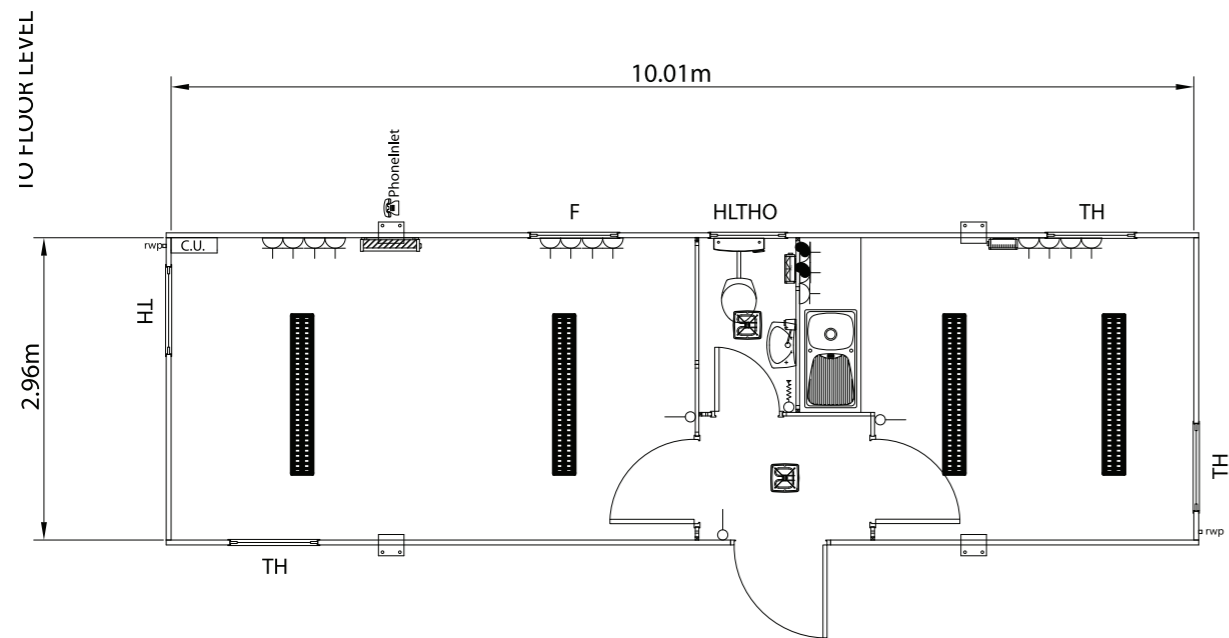

Solus SL102VAR6

REAR ELEVATION

END ELEVATION

FRONT ELEVATION

END ELEVATION

Standard Colours External :

Wall Cladding	Albatross nearest BS ref. 18 B 17
Door leaf	Britannia Blue nearest BS ref. 18 E 58
Door Frame	Silver Anodised Aluminium
Door Furniture	Manhattan Grey NCS S 2502-Y RAL-DS 080 70 05
Windows	Britannia Blue nearest BS ref. 18 E 58
Roof	White, nearest BS ref. 00 E 55
Fascia & Corner Wall trims	Albatross nearest BS ref. 18 B 17
Bottom Wall Trims	Albatross nearest BS ref. 18 B 17
Feet	Hot dipped galvanised

	Merlin Gerin MGP12, single phase consumer unit
	Crabtree 4306, 2 gang switched socket
	Crabtree 4070, 1 gang, 1 way light switch
	Crabtree 2041, 1 way pull switch
	Crabtree 4304 1 gang switched socket
	Consort BFM12T, 1KW H/L fan Heater c/w frost stat
	Consort CV2S0051, 2KW convector heater
	Consort BFH2T, 2KW H/L fan Heater
	Crompton CVC252, 2 x 58w, 1.5m fluorescent fitting/w cat 2 louvre
	28W 2D Bulkhead light
	Crabtree 4306, 2 gang switched socket (Mounted above worktop)
TH	Top Hung Open Window
F	Fixed Window
RWP	Rain Water Pipe
CU	Consumer Unit