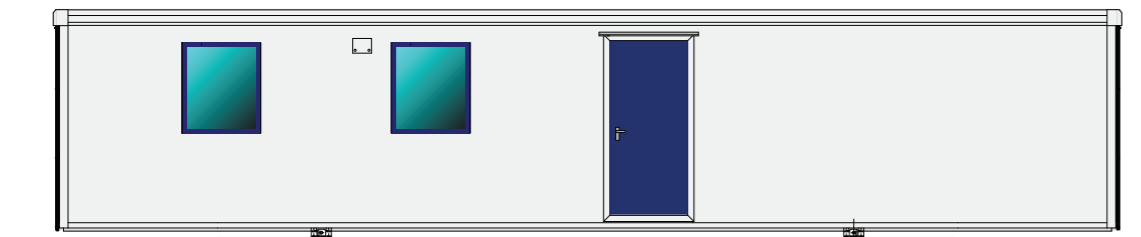

Solus SL122VAR6

FRONT ELEVATION

END ELEVATION

END ELEVATION

FRONT ELEVATION

END ELEVATION

Standard Colours External :

Wall Cladding	Albatross nearest BS ref. 18 B 17
Door leaf	Britannia Blue nearest BS ref. 18 E 58
Door Frame	Silver Anodised Aluminium
Door Furniture	Manhattan Grey NCS S 2502-Y RAL-DS 080 70 05
Windows	Britannia Blue nearest BS ref. 18 E 58
Roof	White, nearest BS ref. 00 E 55
Fascia & Corner Wall trims	Albatross nearest BS ref. 18 B 17
Bottom Wall Trims	Albatross nearest BS ref. 18 B 17
Feet	Hot dipped galvanised

	Merlin Gerin MGPK12, single phase consumer unit
	Crabtree 4306, 2 gang switched socket
	Crabtree 4070, 1 gang, 1 way light switch
	Crabtree 2041, 1 way pull switch
	Crabtree 4304 1 gang switched socket
	Consort BFM12T, 1KW H/L fan Heater c/w frost stat
	Consort CV2S0051, 2KW convector heater
	Consort BFH2T, 2KW H/L fan Heater
	Crompton CVC252, 2 x 58w, 1.5m fluorescent fittings/w cat 2 louvre
	28W 2D Bulkhead light
	Crabtree 4306, 2 gang switched socket (Mounted above worktop)
TH	Top Hung Open Window
F	Fixed Window
RWP	Rain Water Pipe
CU	Consumer Unit