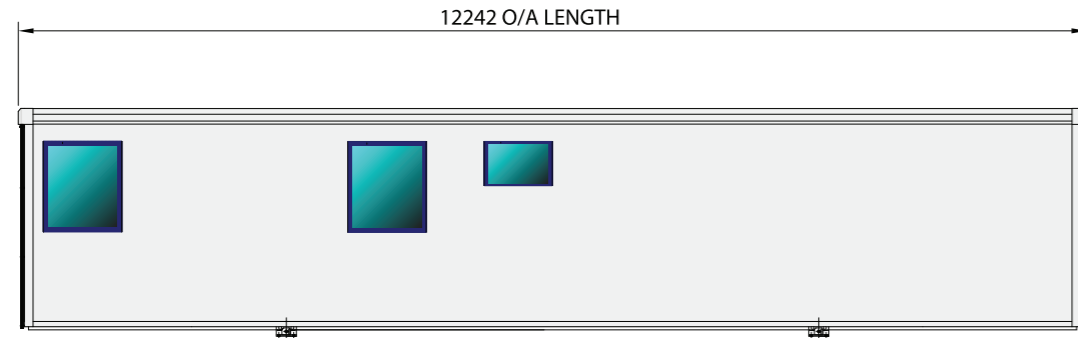

Solus SL122VAR6

FRONT ELEVATION

END ELEVATION

END ELEVATION

FRONT ELEVATION

END ELEVATION

Standard Colours External :

Wall Cladding	Albatross nearest BS ref. 18 B 17
Door leaf	Britannia Blue nearest BS ref. 18 E 58
Door Frame	Silver Anodised Aluminium
Door Furniture	Manhattan Grey NCS S 2502-Y RAL-DS 080 70 05
Windows	Britannia Blue nearest BS ref. 18 E 58
Roof	White, nearest BS ref. 00 E 55
Fascia & Corner Wall trims	Albatross nearest BS ref. 18 B 17
Bottom Wall Trims	Albatross nearest BS ref. 18 B 17
Feet	Hot dipped galvanised

	Merlin Gerin MGPK12, single phase consumer unit
	Crabtree 4306, 2 gang switched socket
	Crabtree 4070, 1 gang, 1 way light switch
	Crabtree 2041, 1 way pull switch
	Crabtree 4304 1 gang switched socket
	Consort BFM12T, 1KW H/L fan Heater c/w frost stat
	Consort CV2S0051, 2KW convector heater
	Consort BFH2T, 2KW H/L fan Heater
	Crompton CVC252, 2 x 58w, 1.5m fluorescent fittings/w cat 2 louvre
	28W 2D Bulkhead light
	Crabtree 4306, 2 gang switched socket (Mounted above worktop)
TH	Top Hung Open Window
F	Fixed Window
RWP	Rain Water Pipe
CU	Consumer Unit