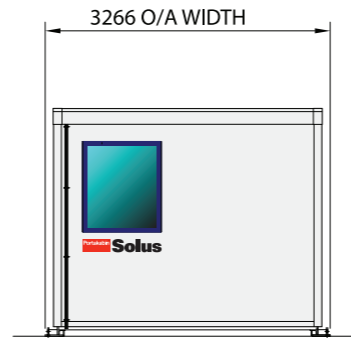

Solus SL122VAR6

FRONT ELEVATION

END ELEVATION

END ELEVATION

FRONT ELEVATION

END ELEVATION

Standard Colours External :

Wall Cladding	Albatross nearest BS ref. 18 B 17
Door leaf	Britannia Blue nearest BS ref. 18 E 58
Door Frame	Silver Anodised Aluminium
Door Furniture	Manhattan Grey NCS S 2502-Y RAL-DS 080 70 05
Windows	Britannia Blue nearest BS ref. 18 E 58
Roof	White, nearest BS ref. 00 E 55
Fascia & Corner Wall trims	Albatross nearest BS ref. 18 B 17
Bottom Wall Trims	Albatross nearest BS ref. 18 B 17
Feet	Hot dipped galvanised

	Merlin Gerin MGPK12, single phase consumer unit
	Crabtree 4306, 2 gang switched socket
	Crabtree 4070, 1 gang, 1 way light switch
	Crabtree 2041, 1 way pull switch
	Crabtree 4304 1 gang switched socket
	Consort BFM12T, 1KW H/L fan Heater c/w frost stat
	Consort CV2S0051, 2KW convector heater
	Consort BFH2T, 2KW H/L fan Heater
	Crompton CVC252, 2 x 58w, 1.5m fluorescent fittings/w cat 2 louvre
	28W 2D Bulkhead light
	Crabtree 4306, 2 gang switched socket (Mounted above worktop)
TH	Top Hung Open Window
F	Fixed Window
RWP	Rain Water Pipe
CU	Consumer Unit