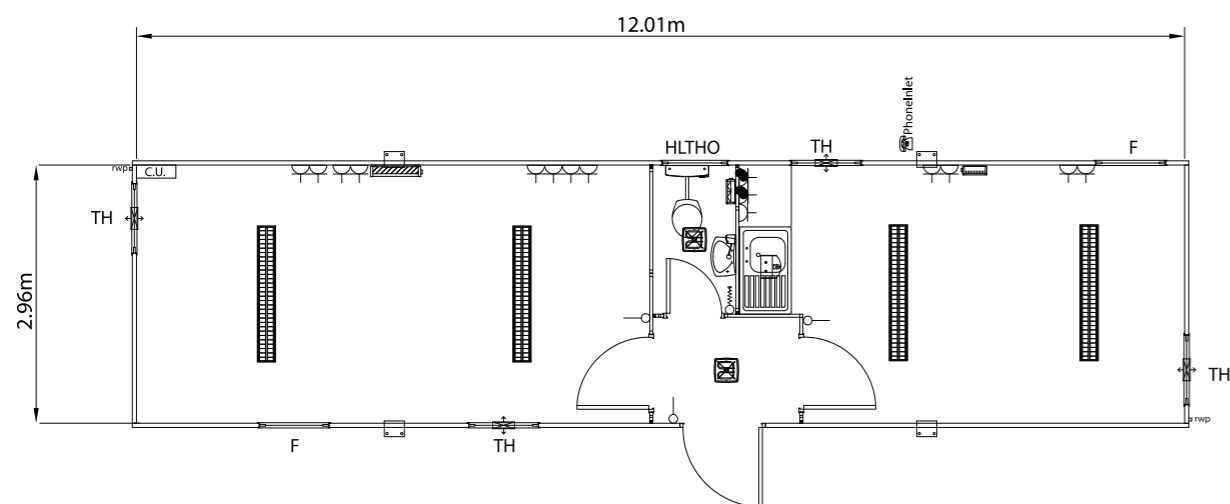

Solus SL122VAR6

FRONT ELEVATION

END ELEVATION

END ELEVATION

FRONT ELEVATION

END ELEVATION

Standard Colours External :

Wall Cladding	Albatross nearest BS ref. 18 B 17
Door leaf	Britannia Blue nearest BS ref. 18 E 58
Door Frame	Silver Anodised Aluminium
Door Furniture	Manhattan Grey NCS S 2502-Y RAL-DS 080 70 05
Windows	Britannia Blue nearest BS ref. 18 E 58
Roof	White, nearest BS ref. 00 E 55
Fascia & Corner Wall trims	Albatross nearest BS ref. 18 B 17
Bottom Wall Trims	Albatross nearest BS ref. 18 B 17
Feet	Hot dipped galvanised

	Merlin Gerin MGPK12, single phase consumer unit
	Crabtree 4306, 2 gang switched socket
	Crabtree 4070, 1 gang, 1 way light switch
	Crabtree 2041, 1 way pull switch
	Crabtree 4304 1 gang switched socket
	Consort BFM12T, 1KW H/L fan Heater c/w frost stat
	Consort CV2S0051, 2KW convector heater
	Consort BFH2T, 2KW H/L fan Heater
	Crompton CVC252, 2 x 58w, 1.5m fluorescent fittings/w cat 2 louvre
	28W 2D Bulkhead light
	Crabtree 4306, 2 gang switched socket (Mounted above worktop)
TH	Top Hung Open Window
F	Fixed Window
RWP	Rain Water Pipe
CU	Consumer Unit