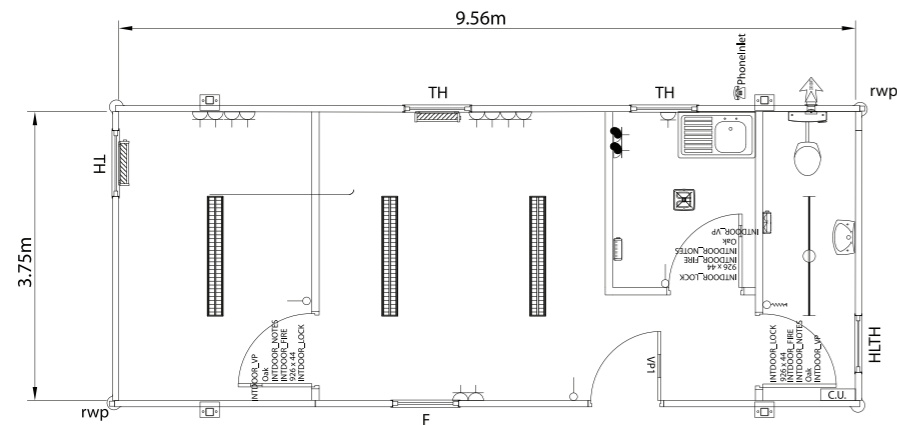

Titan TN104VAR3

Standard Colours External :

Wall and wall trims	Goosewing Grey nearest BS ref. 10 A 05
Corner trims	Silver
Roof	White, nearest BS 4800 ref 00 E 55
Loadastrut legs	Grey BS 4800 ref 00 A 05
Fascia	Grey RAL 7042
Windows	Blue foil wrapped ref. Renolit - Werke GmbH 515005-167
Door leaf	Britannia Blue nearest BS ref. 18 E 58
Door Frame	Satin silver anodised aluminium
Door Furniture	67 Manhattan Grey nylon nearest NCS S 2502-Y RAL-DS 080 70 05

	Merlin Gerin , Single phase consumer unit
	Crabtree 4306, 2 gang switched socket
	Crabtree 4304 1 gang switched socket
	Crabtree 4306, 2 gang switched socket (Mounted above worktop)
	Consort CV2S0051, 2KW convector heater
	Consort BFH2T, 2KW H/L fan Heater
	Redring, 3KW oversink water heater
	Stiebel Eltron SNU5, 3KW undersink water heater
	Crompton CVC252, 2 x 58w, 1.5m fluorescent fitting c/w cat 2 louvre
	Crompton CP51S, 1 x 58w, 1.5m fluorescent fitting c/w CPD51 diffuser
	Crabtree 4070, 1 gang, 1 way light switch
	Crabtree 2041, 1 way pull switch
	Consort BFM12T, 1KW H/L fan Heater c/w frost stat
TH	Top Hung Open Window
F	Fixed Window
RWP	Rain Water Pipe
CU	Consumer Unit