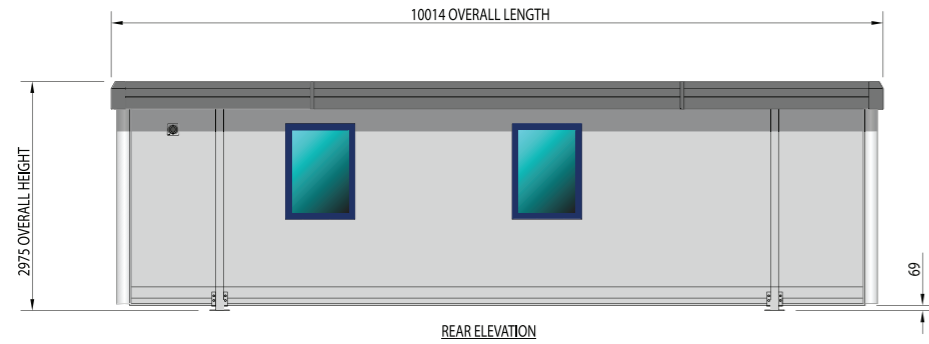

Titan TN104VAR3

Standard Colours External :

Wall and wall trims	Goosewing Grey nearest BS ref. 10 A 05
Corner trims	Silver
Roof	White, nearest BS 4800 ref 00 E 55
Loadastrut legs	Grey BS 4800 ref 00 A 05
Fascia	Grey RAL 7042
Windows	Blue foil wrapped ref. Renolit - Werke GmbH 515005-167
Door leaf	Britannia Blue nearest BS ref. 18 E 58
Door Frame	Satin silver anodised aluminium
Door Furniture	67 Manhattan Grey nylon nearest NCS S 2502-Y RAL-DS 080 70 05

	Merlin Gerin , Single phase consumer unit
	Crabtree 4306, 2 gang switched socket
	Crabtree 4304 1 gang switched socket
	Crabtree 4306, 2 gang switched socket (Mounted above worktop)
	Consort CV2S0051, 2KW convector heater
	Consort BFH2T, 2KW H/L fan Heater
	Redring, 3KW oversink water heater
	Stiebel Eltron SNU5, 3KW undersink water heater
	Crompton CVC252, 2 x 58w, 1.5m fluorescent fitting c/w cat 2 louvre
	Crompton CP51S, 1 x 58w, 1.5m fluorescent fitting c/w CPD51 diffuser
	Crabtree 4070, 1 gang, 1 way light switch
	Crabtree 2041, 1 way pull switch
	Consort BFM12T, 1KW H/L fan Heater c/w frost stat
TH	Top Hung Open Window
F	Fixed Window
RWP	Rain Water Pipe
CU	Consumer Unit