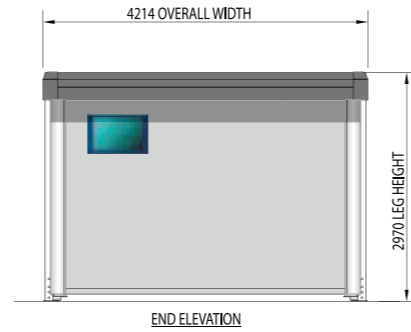

Titan TN104VAR3

Standard Colours External :

Wall and wall trims	Goosewing Grey nearest BS ref. 10 A 05
Corner trims	Silver
Roof	White, nearest BS 4800 ref 00 E 55
Loadastrut legs	Grey BS 4800 ref 00 A 05
Fascia	Grey RAL 7042
Windows	Blue foil wrapped ref. Renolit - Werke GmbH 515005-167
Door leaf	Britannia Blue nearest BS ref. 18 E 58
Door Frame	Satin silver anodised aluminium
Door Furniture	67 Manhattan Grey nylon nearest NCS S 2502-Y RAL-DS 080 70 05