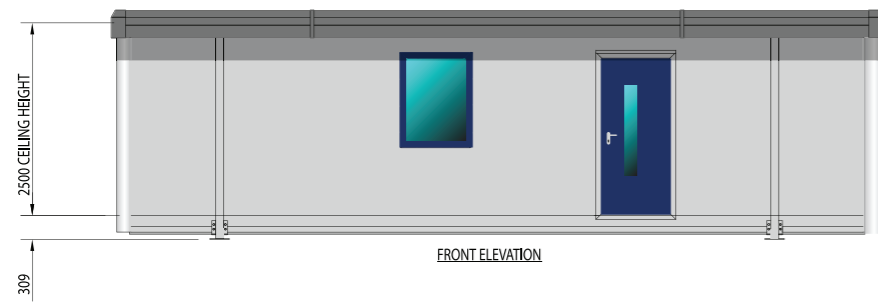

Titan TN104VAR3

Standard Colours External :

Wall and wall trims	Goosewing Grey nearest BS ref. 10 A 05
Corner trims	Silver
Roof	White, nearest BS 4800 ref 00 E 55
Loadastrut legs	Grey BS 4800 ref 00 A 05
Fascia	Grey RAL 7042
Windows	Blue foil wrapped ref. Renolit - Werke GmbH 515005-167
Door leaf	Britannia Blue nearest BS ref. 18 E 58
Door Frame	Satin silver anodised aluminium
Door Furniture	67 Manhattan Grey nylon nearest NCS S 2502-Y RAL-DS 080 70 05

	Merlin Gerin , Single phase consumer unit
	Crabtree 4306, 2 gang switched socket
	Crabtree 4304 1 gang switched socket
	Crabtree 4306, 2 gang switched socket (Mounted above worktop)
	Consort CV2S0051, 2KW convector heater
	Consort BFH2T, 2KW H/L fan Heater
	Redring, 3KW oversink water heater
	Stiebel Eltron SNU5, 3KW undersink water heater
	Crompton CVC252, 2 x 58w, 1.5m fluorescent fitting c/w cat 2 louvre
	Crompton CP51S, 1 x 58w, 1.5m fluorescent fitting c/w CPD51 diffuser
	Crabtree 4070, 1 gang, 1 way light switch
	Crabtree 2041, 1 way pull switch
	Consort BFM12T, 1KW H/L fan Heater c/w frost stat
TH	Top Hung Open Window
F	Fixed Window
RWP	Rain Water Pipe
CU	Consumer Unit