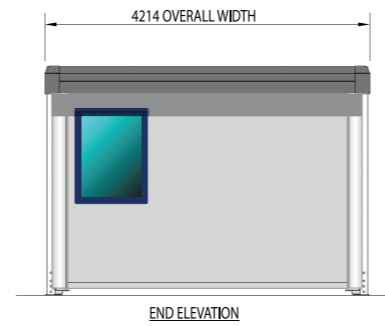

Titan TN104VAR3

Standard Colours External :

Wall and wall trims	Goosewing Grey nearest BS ref. 10 A 05
Corner trims	Silver
Roof	White, nearest BS 4800 ref 00 E 55
Loadastrut legs	Grey BS 4800 ref 00 A 05
Fascia	Grey RAL 7042
Windows	Blue foil wrapped ref. Renolit - Werke GmbH 515005-167
Door leaf	Britannia Blue nearest BS ref. 18 E 58
Door Frame	Satin silver anodised aluminium
Door Furniture	67 Manhattan Grey nylon nearest NCS S 2502-Y RAL-DS 080 70 05