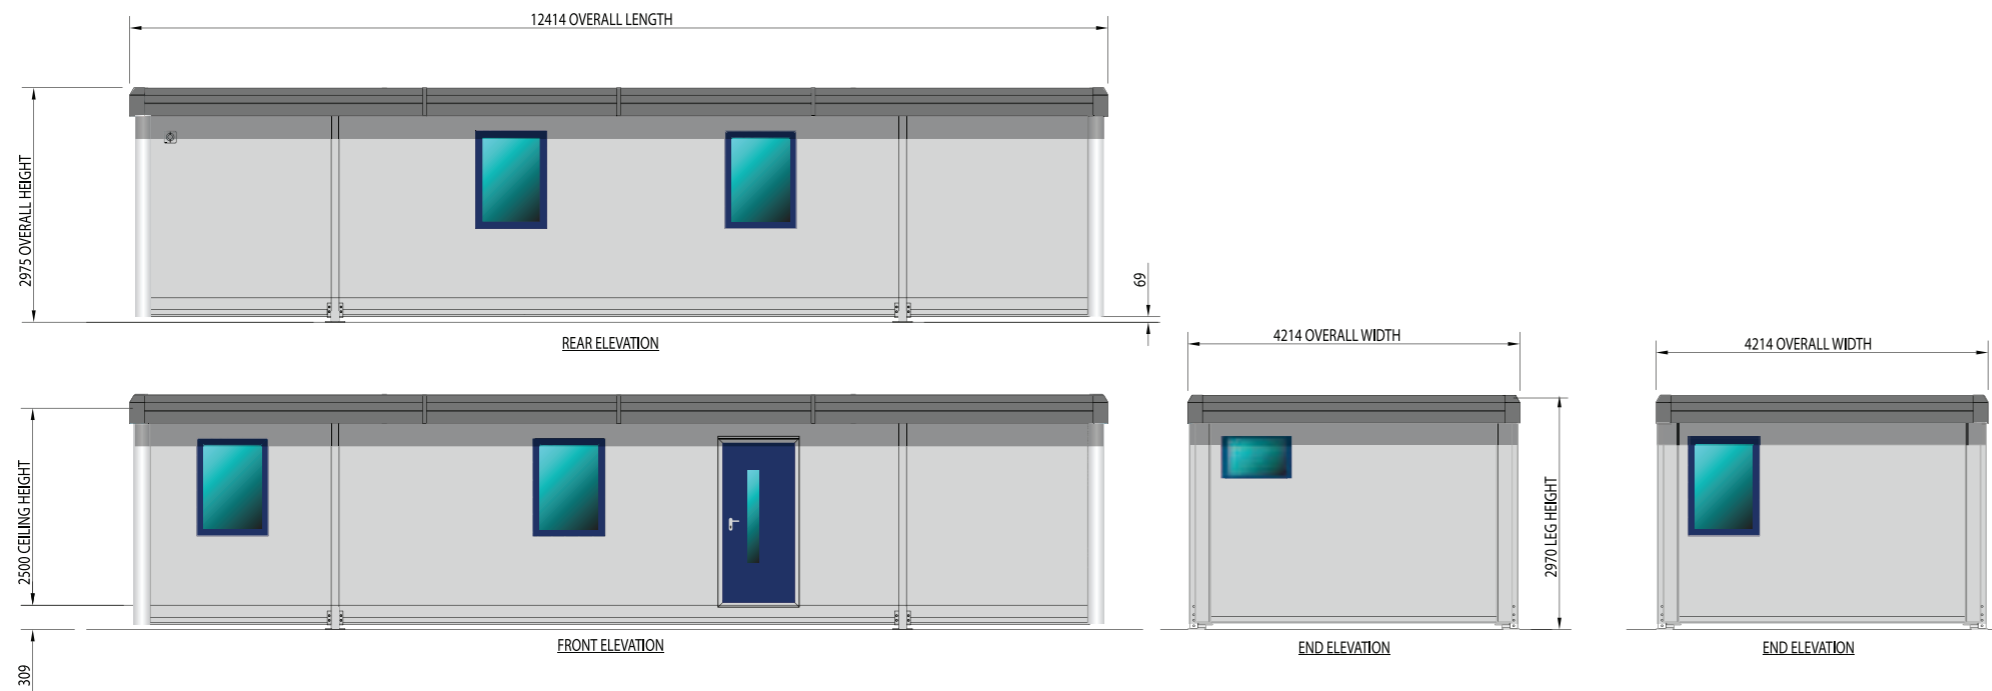

Titan TN124VAR3

Standard Colours External :

Wall and wall trims	Goosewing Grey nearest BS ref. 10 A 05
Corner trims	Silver
Roof	White, nearest BS 4800 ref 00 E 55
Loadastrut legs	Grey BS 4800 ref 00 A 05
Fascia	Grey RAL 7042
Windows	Blue foil wrapped ref. Renolit - Werke GmbH 515005-167
Door leaf	Britannia Blue nearest BS ref. 18 E 58
Door Frame	Satin silver anodised aluminium
Door Furniture	67 Manhattan Grey nylon nearest NCS S 2502-Y RAL-DS 080 70 05

	Merlin Gerin , Single phase consumer unit
	Crabtree 4306, 2 gang switched socket
	Consort CV2S0051, 2KW convector heater
	Consort BFH2T, 2KW H/L fan Heater
	Consort BFM12T, 1KW H/L fan Heater c/w frost stat
	Crabtree 4304 1 gang switched socket
	Crabtree 4306, 2 gang switched socket (Mounted above worktop)
	Stiebel Eltron SNU5, 3KW undersink water heater
	Redring, 3KW oversink water heater
	Crompton CVC252, 2 x 58w, 1.5m fluorescent fitting c/w cat 2 louvre
	Crompton CP51S, 1 x 58w, 1.5m fluorescent fitting c/w CPD51 diffuser
	Crabtree 4070, 1 gang, 1 way light switch
	Crabtree 2041, 1 way pull switch
TH	Top Hung Open Window
F	Fixed Window
RWP	Rain Water Pipe
CU	Consumer Unit