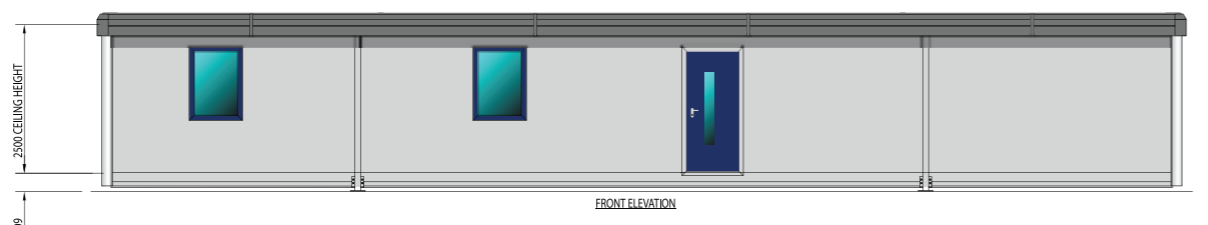

Titan TN184VAR2

Standard Colours External :

Wall and wall trims	Goosewing Grey nearest BS ref. 10 A 05
Corner trims	Silver
Roof	White, nearest BS 4800 ref 00 E 55
Loadastrut legs	Grey BS 4800 ref 00 A 05
Fascia	Grey RAL 7042
Windows	Blue foil wrapped ref. Renolit - Werke GmbH 515005-167
Door leaf	Britannia Blue nearest BS ref. 18 E 58
Door Frame	Satin silver anodised aluminium
Door Furniture	67 Manhattan Grey nylon nearest NCS S 2502-Y RAL-DS 080 70 05

	Merlin Gerin MGB, three phase consumer unit
	Crabtree 4306, 2 gang switched socket
	Consort CV2S0051, 2KW convector heater
	Consort BFH2T, 2KW H/L fan Heater
	Redring, 3KW oversink water heater
	Consort BFM12T, 1KW H/L fan Heater c/w frost stat
	Crabtree 4306, 2 gang switched socket (Mounted above worktop)
	Stiebel Eltron SNU5, 3KW undersink water heater
	Crompton CVC252, 2 x 58w, 1.5m fluorescent fitting c/w cat 2 louvre
	Crompton CP51S, 1 x 58w, 1.5m fluorescent fitting c/w CPD51 diffuser
	Crabtree 4070, 1 gang, 1 way light switch
	Crabtree 2041, 1 way pull switch
	Crabtree 4304 1 gang switched socket
TH	Top Hung Open Window
F	Fixed Window
RWP	Rain Water Pipe
CU	Consumer Unit