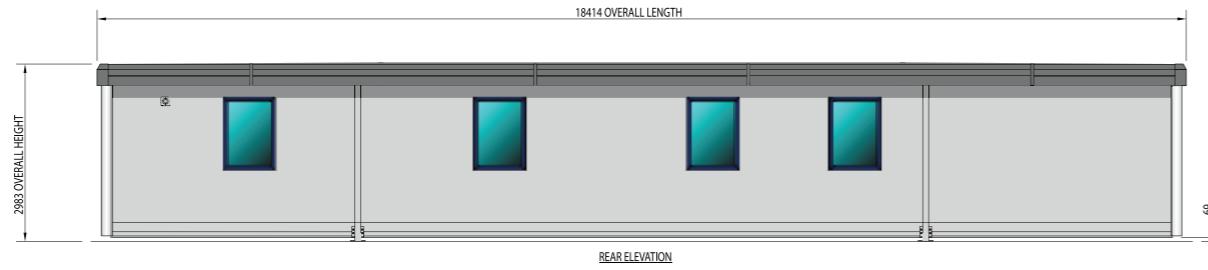

Titan TN184VAR2

Standard Colours External :

Wall and wall trims	Goosewing Grey nearest BS ref. 10 A 05
Corner trims	Silver
Roof	White, nearest BS 4800 ref 00 E 55
Loadastrut legs	Grey BS 4800 ref 00 A 05
Fascia	Grey RAL 7042
Windows	Blue foil wrapped ref. Renolit - Werke GmbH 515005-167
Door leaf	Britannia Blue nearest BS ref. 18 E 58
Door Frame	Satin silver anodised aluminium
Door Furniture	67 Manhattan Grey nylon nearest NCS S 2502-Y RAL-DS 080 70 05

	Merlin Gerin MGB, three phase consumer unit
	Crabtree 4306, 2 gang switched socket
	Consort CV2S0051, 2KW convector heater
	Consort BFH2T, 2KW H/L fan Heater
	Redring, 3KW oversink water heater
	Consort BFM12T, 1KW H/L fan Heater c/w frost stat
	Crabtree 4306, 2 gang switched socket (Mounted above worktop)
	Stiebel Eltron SNU5, 3KW undersink water heater
	Crompton CVC252, 2 x 58w, 1.5m fluorescent fitting c/w cat 2 louvre
	Crompton CP51S, 1 x 58w, 1.5m fluorescent fitting c/w CPD51 diffuser
	Crabtree 4070, 1 gang, 1 way light switch
	Crabtree 2041, 1 way pull switch
	Crabtree 4304 1 gang switched socket
TH	Top Hung Open Window
F	Fixed Window
RWP	Rain Water Pipe
CU	Consumer Unit