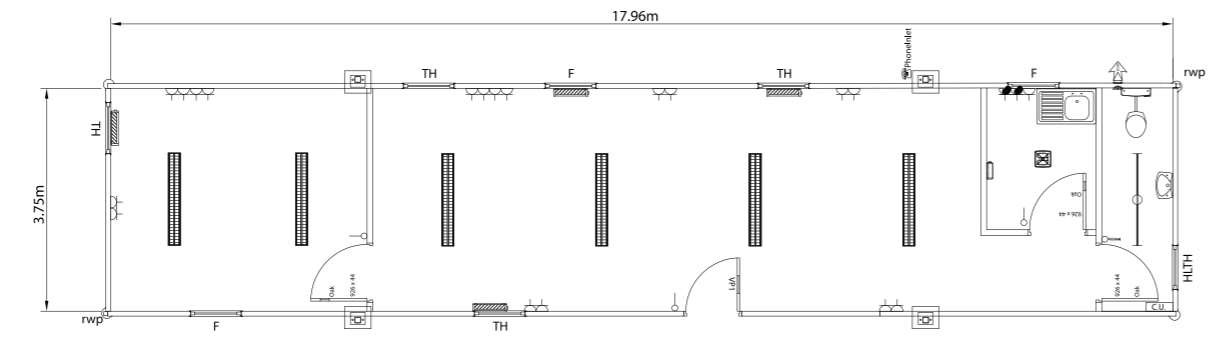

Titan TN184VAR2

Standard Colours External :

Wall and wall trims	Goosewing Grey nearest BS ref. 10 A 05
Corner trims	Silver
Roof	White, nearest BS 4800 ref 00 E 55
Loadastrut legs	Grey BS 4800 ref 00 A 05
Fascia	Grey RAL 7042
Windows	Blue foil wrapped ref. Renolit - Werke GmbH 515005-167
Door leaf	Britannia Blue nearest BS ref. 18 E 58
Door Frame	Satin silver anodised aluminium
Door Furniture	67 Manhattan Grey nylon nearest NCS S 2502-Y RAL-DS 080 70 05

	Merlin Gerin MGB, three phase consumer unit
	Crabtree 4306, 2 gang switched socket
	Consort CV2S0051, 2KW convector heater
	Consort BFH2T, 2KW H/L fan Heater
	Redring, 3KW oversink water heater
	Consort BFM12T, 1KW H/L fan Heater c/w frost stat
	Crabtree 4306, 2 gang switched socket (Mounted above worktop)
	Stiebel Eltron SNU5, 3KW undersink water heater
	Crompton CVC252, 2 x 58w, 1.5m fluorescent fitting c/w cat 2 louvre
	Crompton CP51S, 1 x 58w, 1.5m fluorescent fitting c/w CPD51 diffuser
	Crabtree 4070, 1 gang, 1 way light switch
	Crabtree 2041, 1 way pull switch
	Crabtree 4304 1 gang switched socket
TH	Top Hung Open Window
F	Fixed Window
RWP	Rain Water Pipe
CU	Consumer Unit