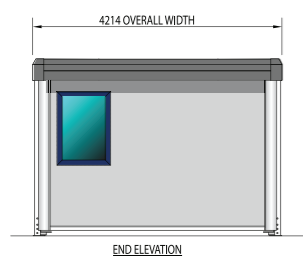

Titan TN184VAR2

Standard Colours External :

Wall and wall trims	Goosewing Grey nearest BS ref. 10 A 05
Corner trims	Silver
Roof	White, nearest BS 4800 ref 00 E 55
Loadastrut legs	Grey BS 4800 ref 00 A 05
Fascia	Grey RAL 7042
Windows	Blue foil wrapped ref. Renolit - Werke GmbH 515005-167
Door leaf	Britannia Blue nearest BS ref. 18 E 58
Door Frame	Satin silver anodised aluminium
Door Furniture	67 Manhattan Grey nylon nearest NCS S 2502-Y RAL-DS 080 70 05