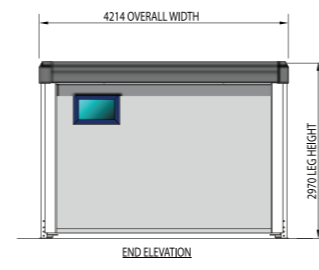

Titan TN184VAR2

Standard Colours External :

Wall and wall trims	Goosewing Grey nearest BS ref. 10 A 05
Corner trims	Silver
Roof	White, nearest BS 4800 ref 00 E 55
Loadastrut legs	Grey BS 4800 ref 00 A 05
Fascia	Grey RAL 7042
Windows	Blue foil wrapped ref. Renolit - Werke GmbH 515005-167
Door leaf	Britannia Blue nearest BS ref. 18 E 58
Door Frame	Satin silver anodised aluminium
Door Furniture	67 Manhattan Grey nylon nearest NCS S 2502-Y RAL-DS 080 70 05