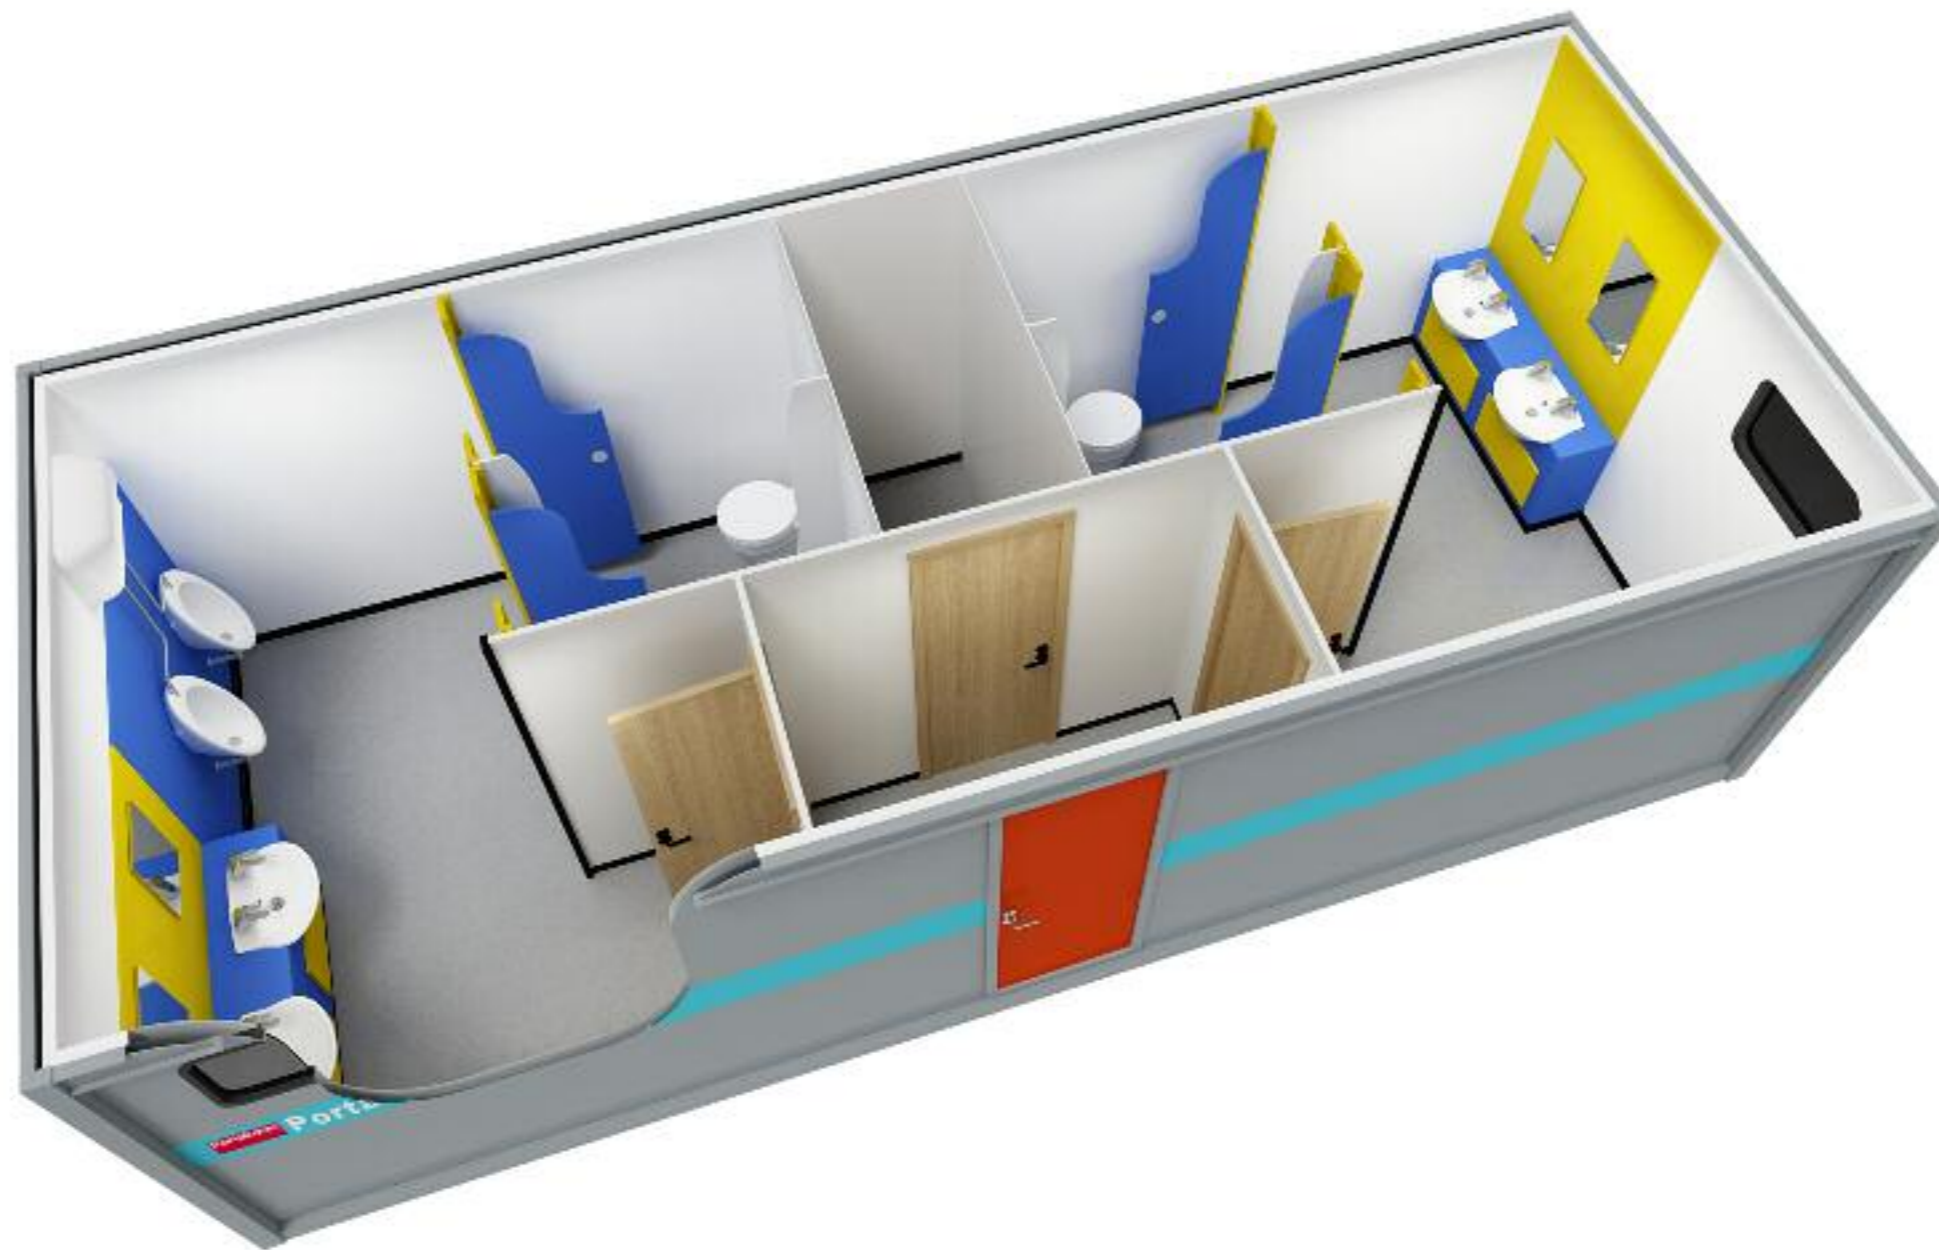

Portaloo Junior
Male/Female Child's Toilet Unit
Mains: 7.48 x 3.27m

Portakabin **Portaloo**®

For more information call:

0845 200 5555