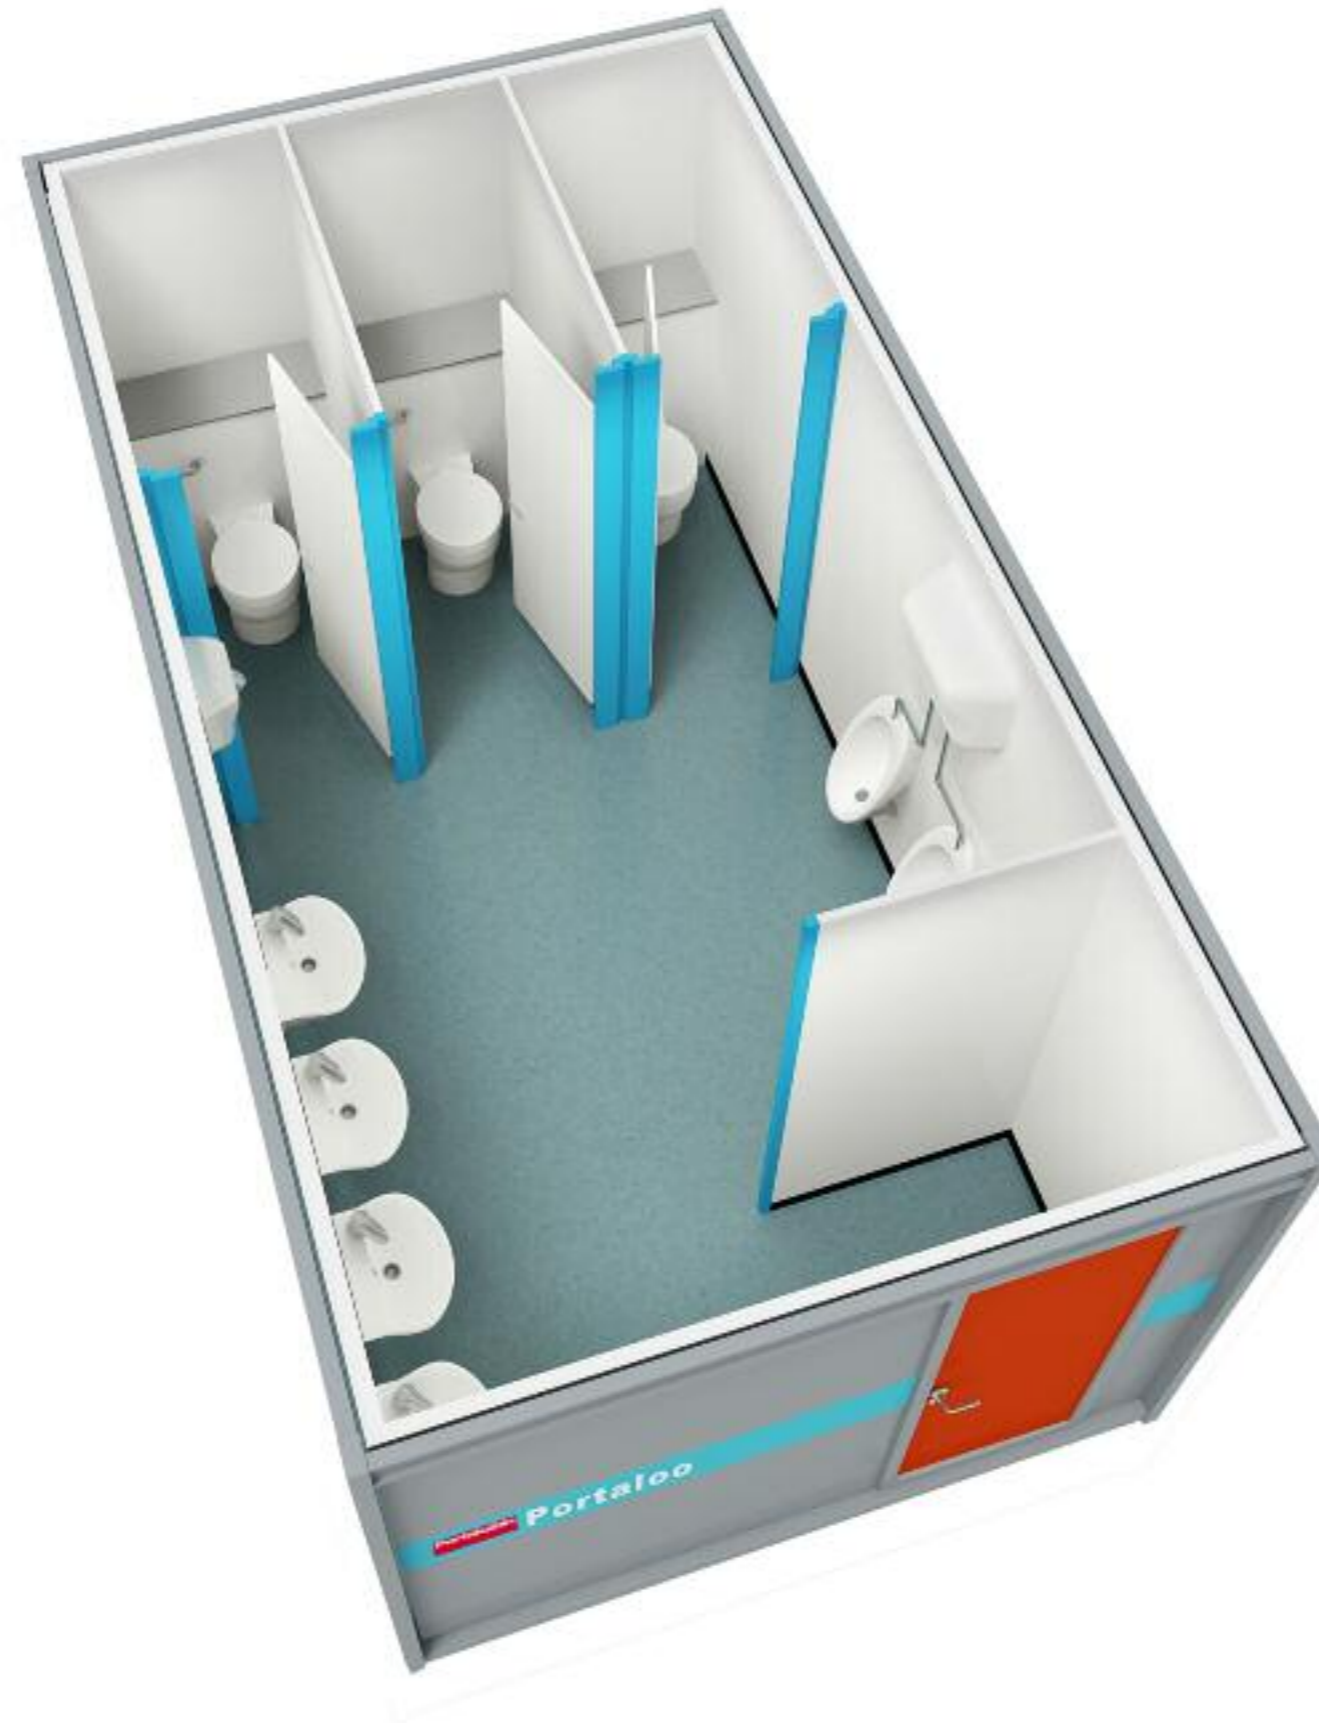

Portaloo 161E
Male/Female Toilet Unit 2
Mains: 5.08m x 2.90m

Portakabin **Portaloo**®

For more information call:

0845 200 5555