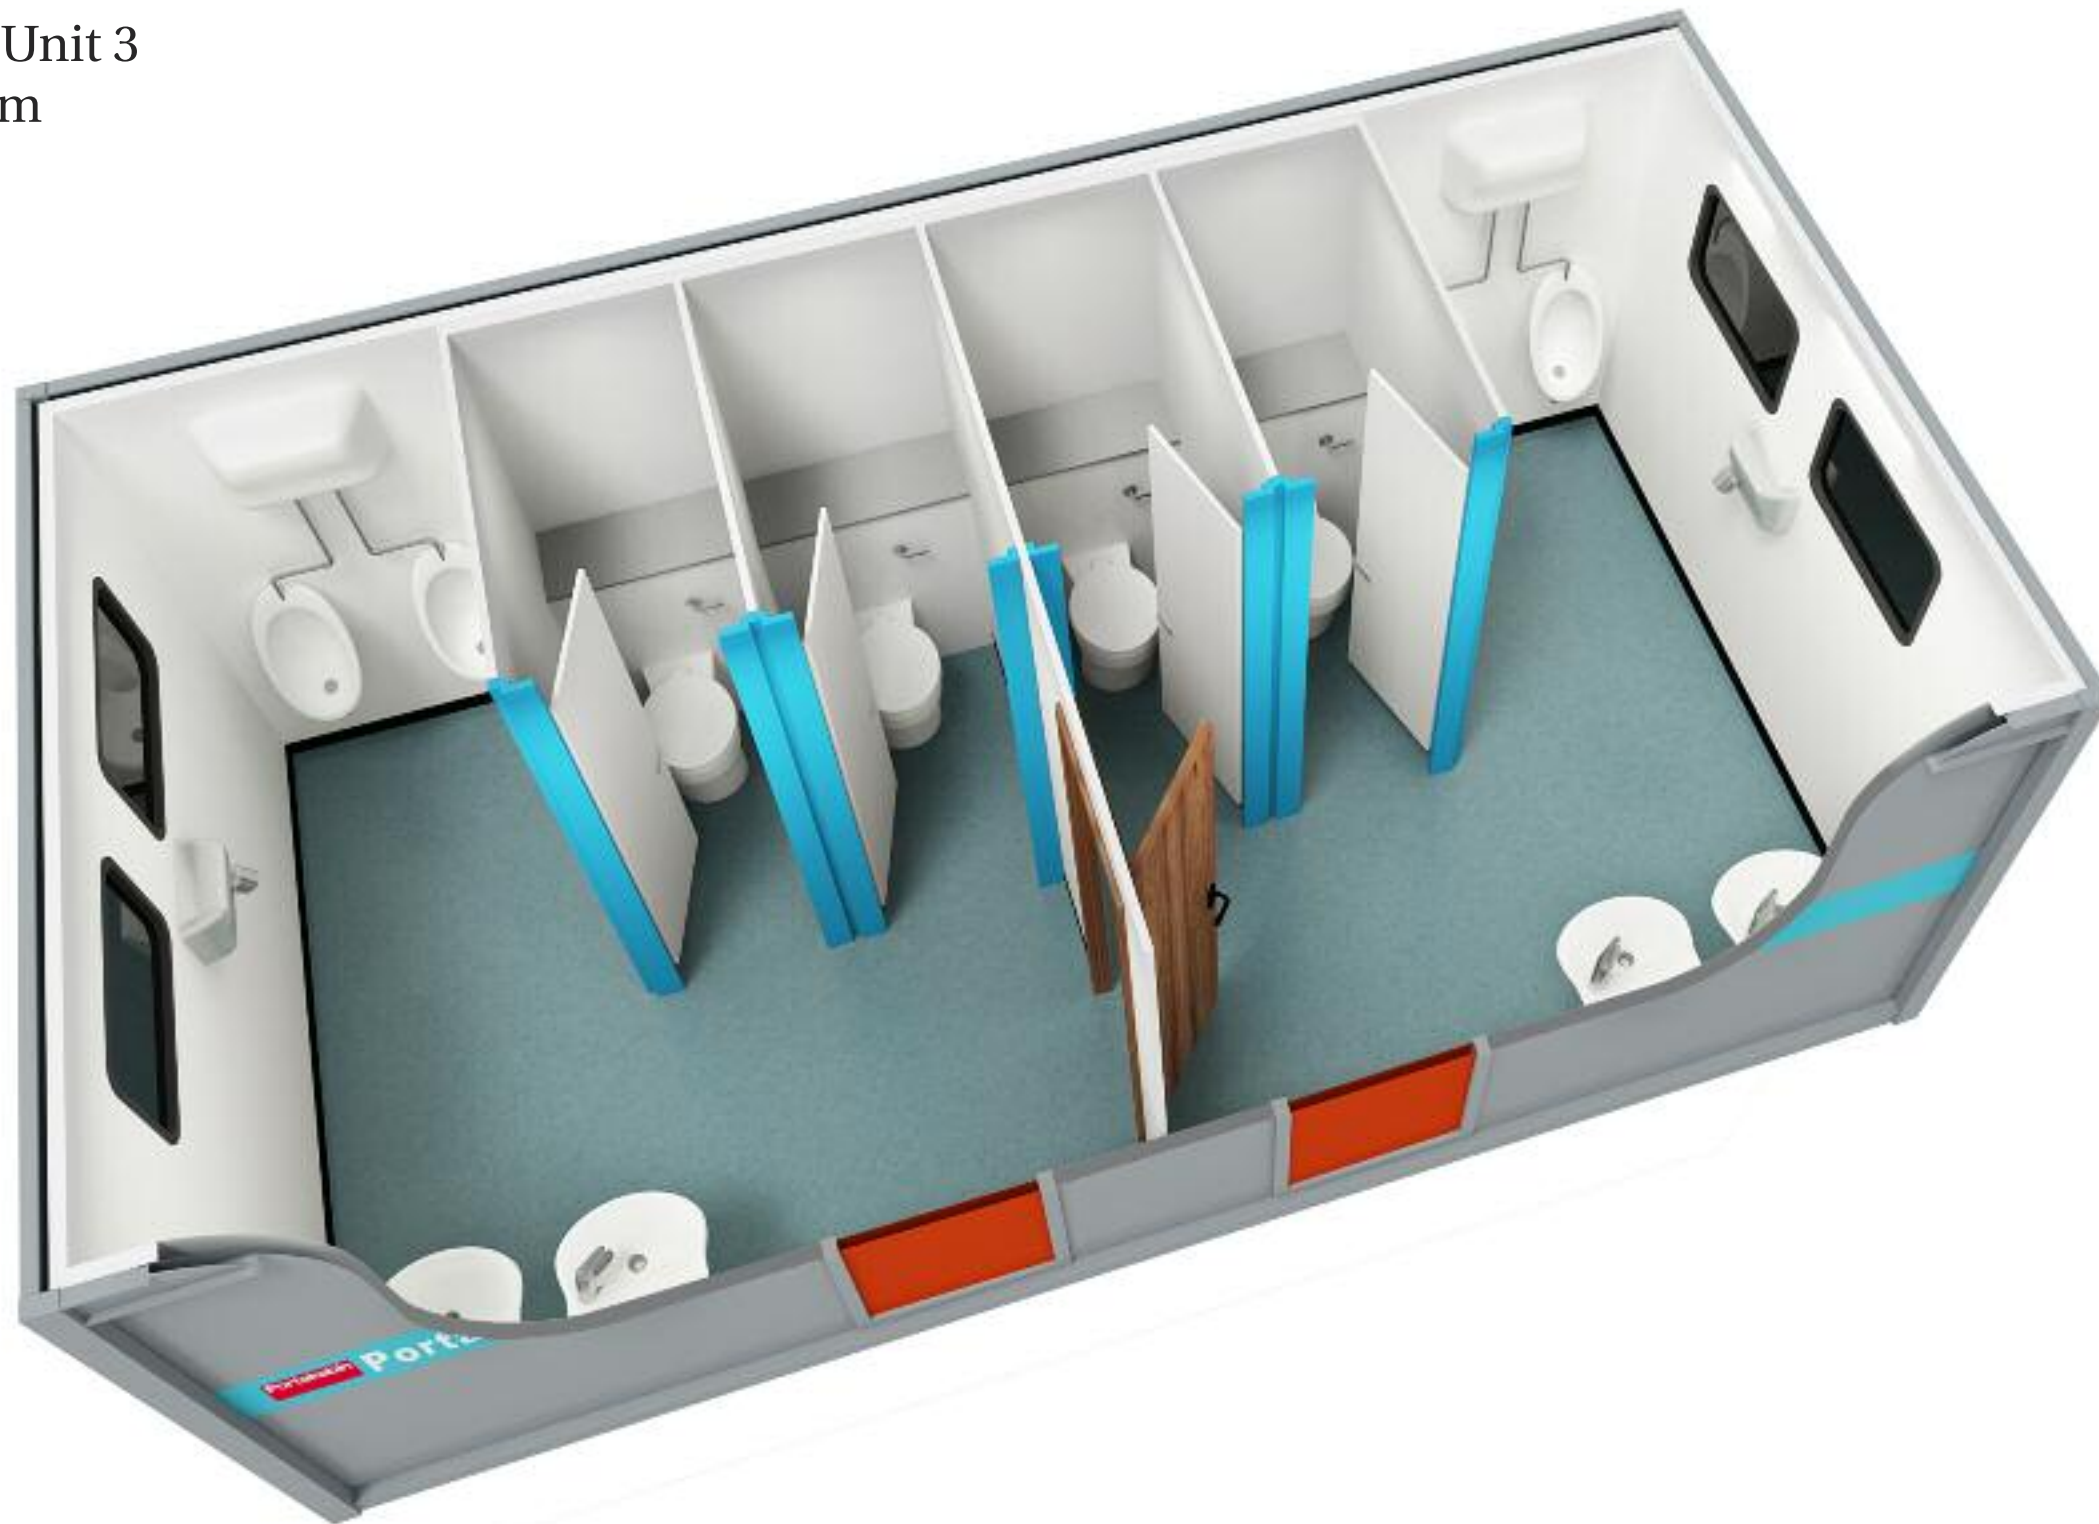

Portaloo 2021
Male/Female Toilet Unit 3
Mains: 6.08m x 3.27m

Portakabin **Portaloo**®

For more information call:

0845 200 5555