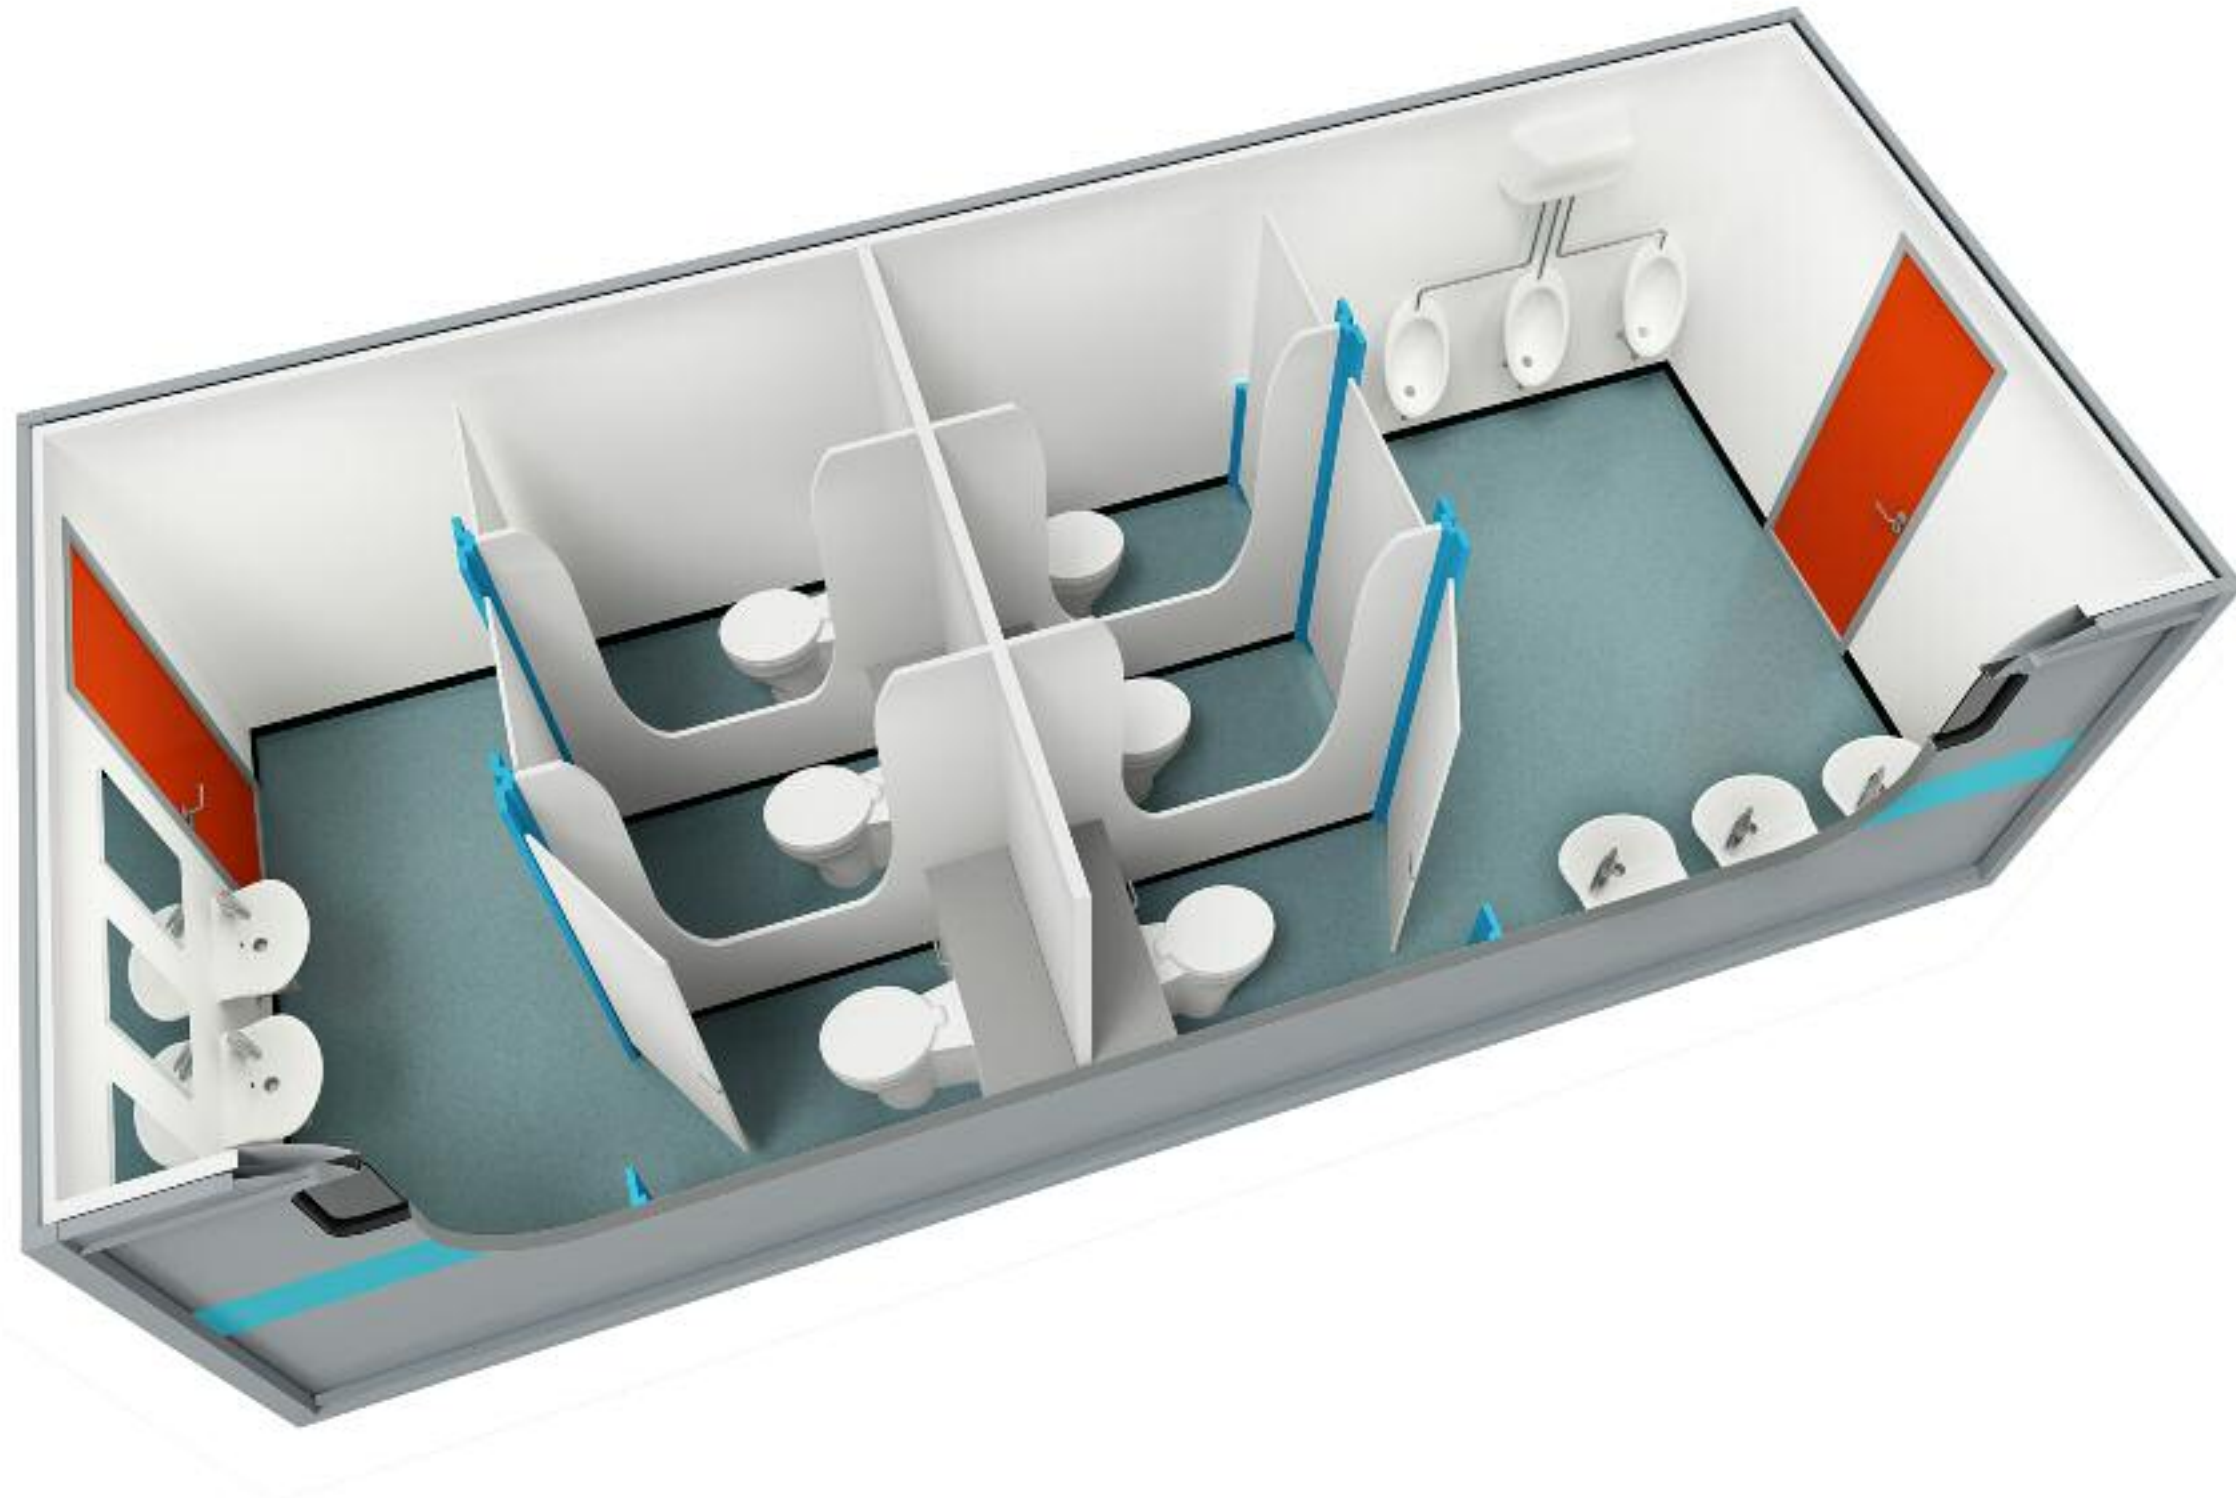

Portaloo 242R
Male/Female Event Toilet Unit
Mains: 6.08m x 3.27m

Portakabin **Portaloo**®

For more information call:

0845 200 5555