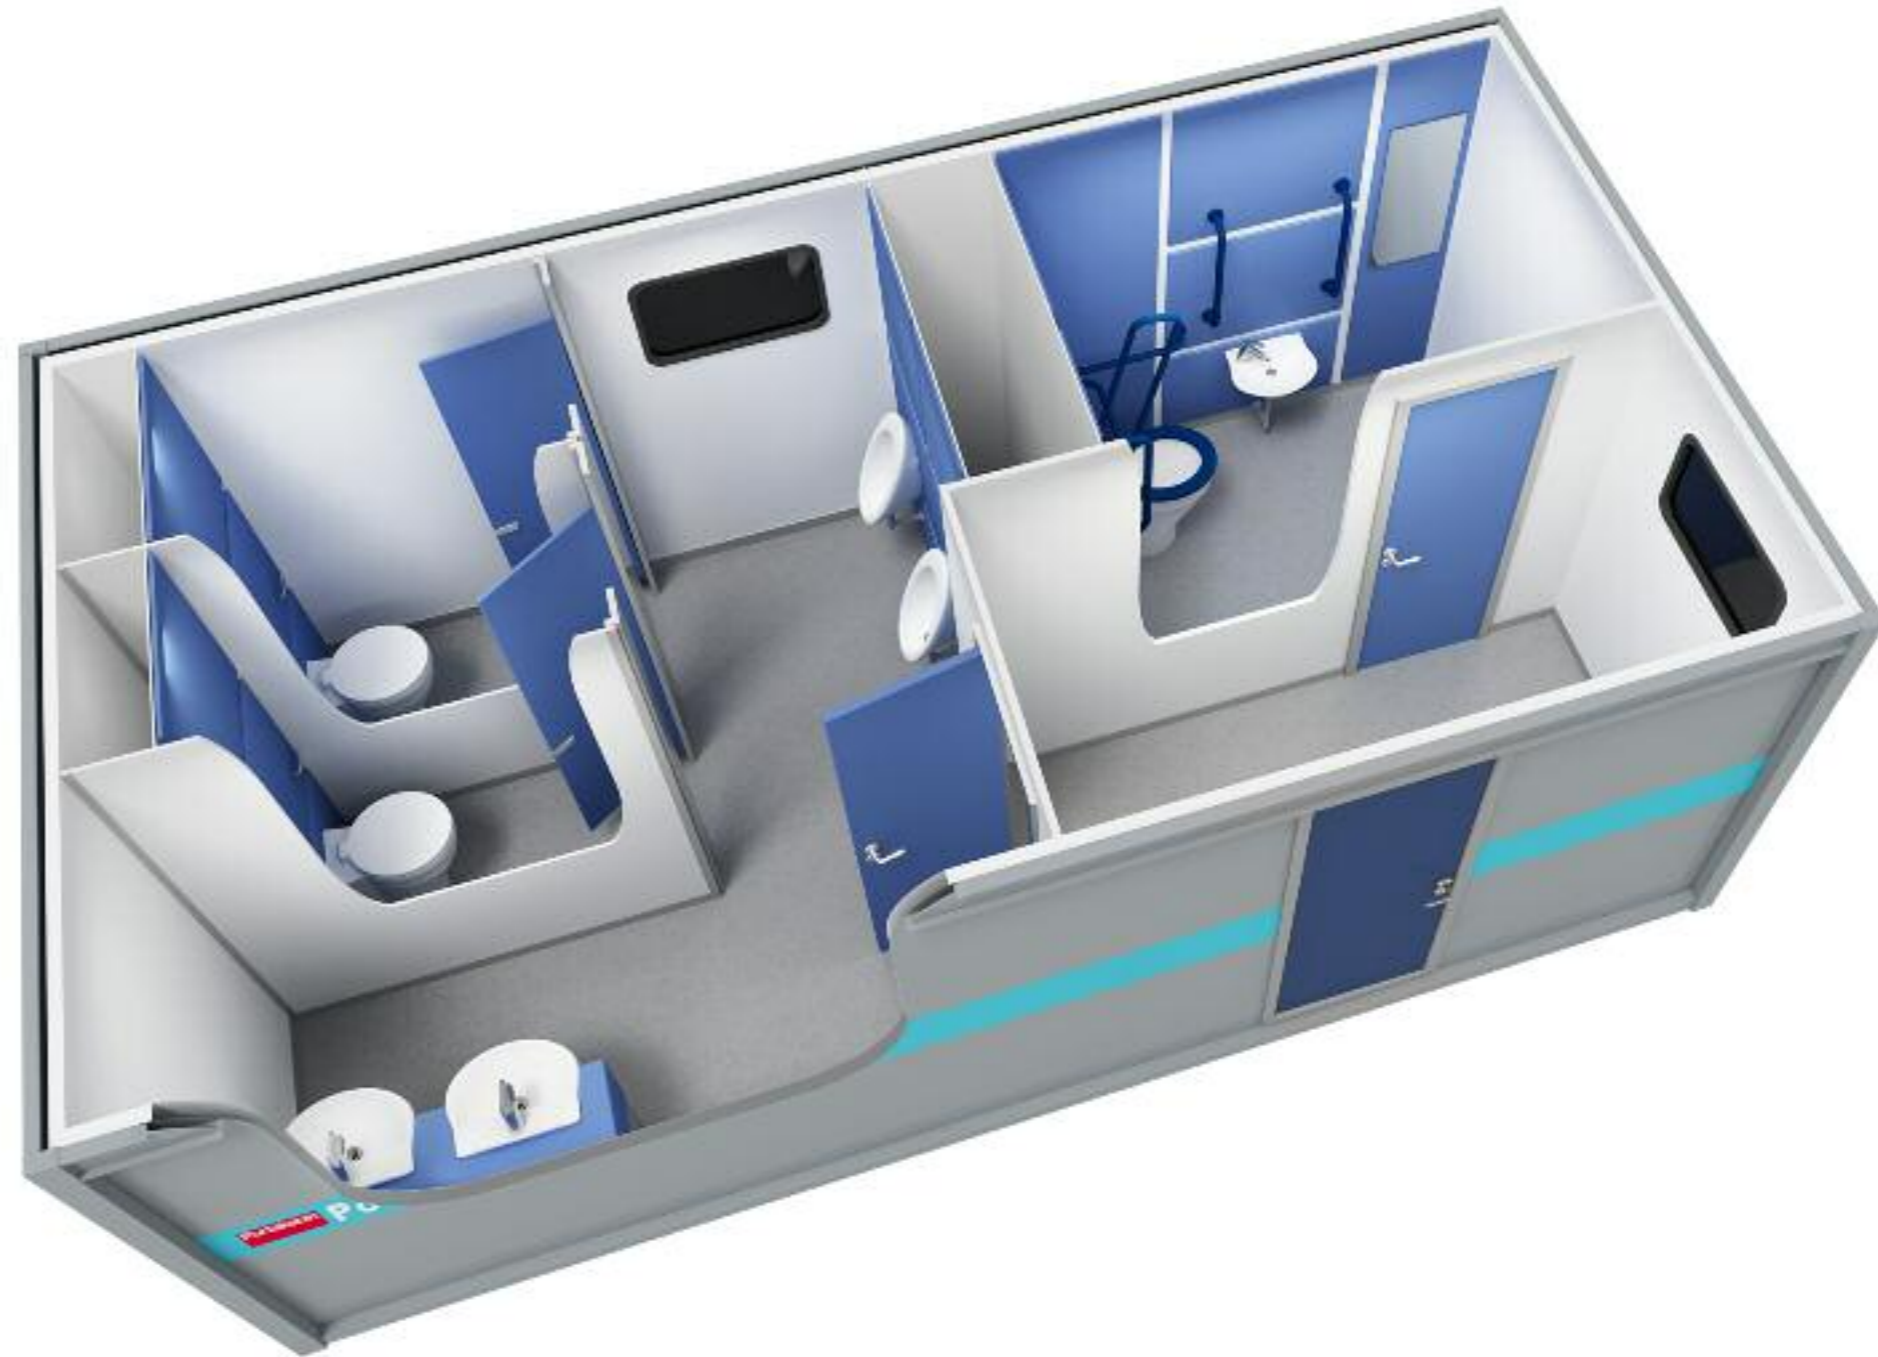

Portaloo PL062K2
Male/Female/Disabled Unit
Mains: 6.10m x 3.40m

Portakabin **Portaloo**®

For more information call:

0845 200 5555