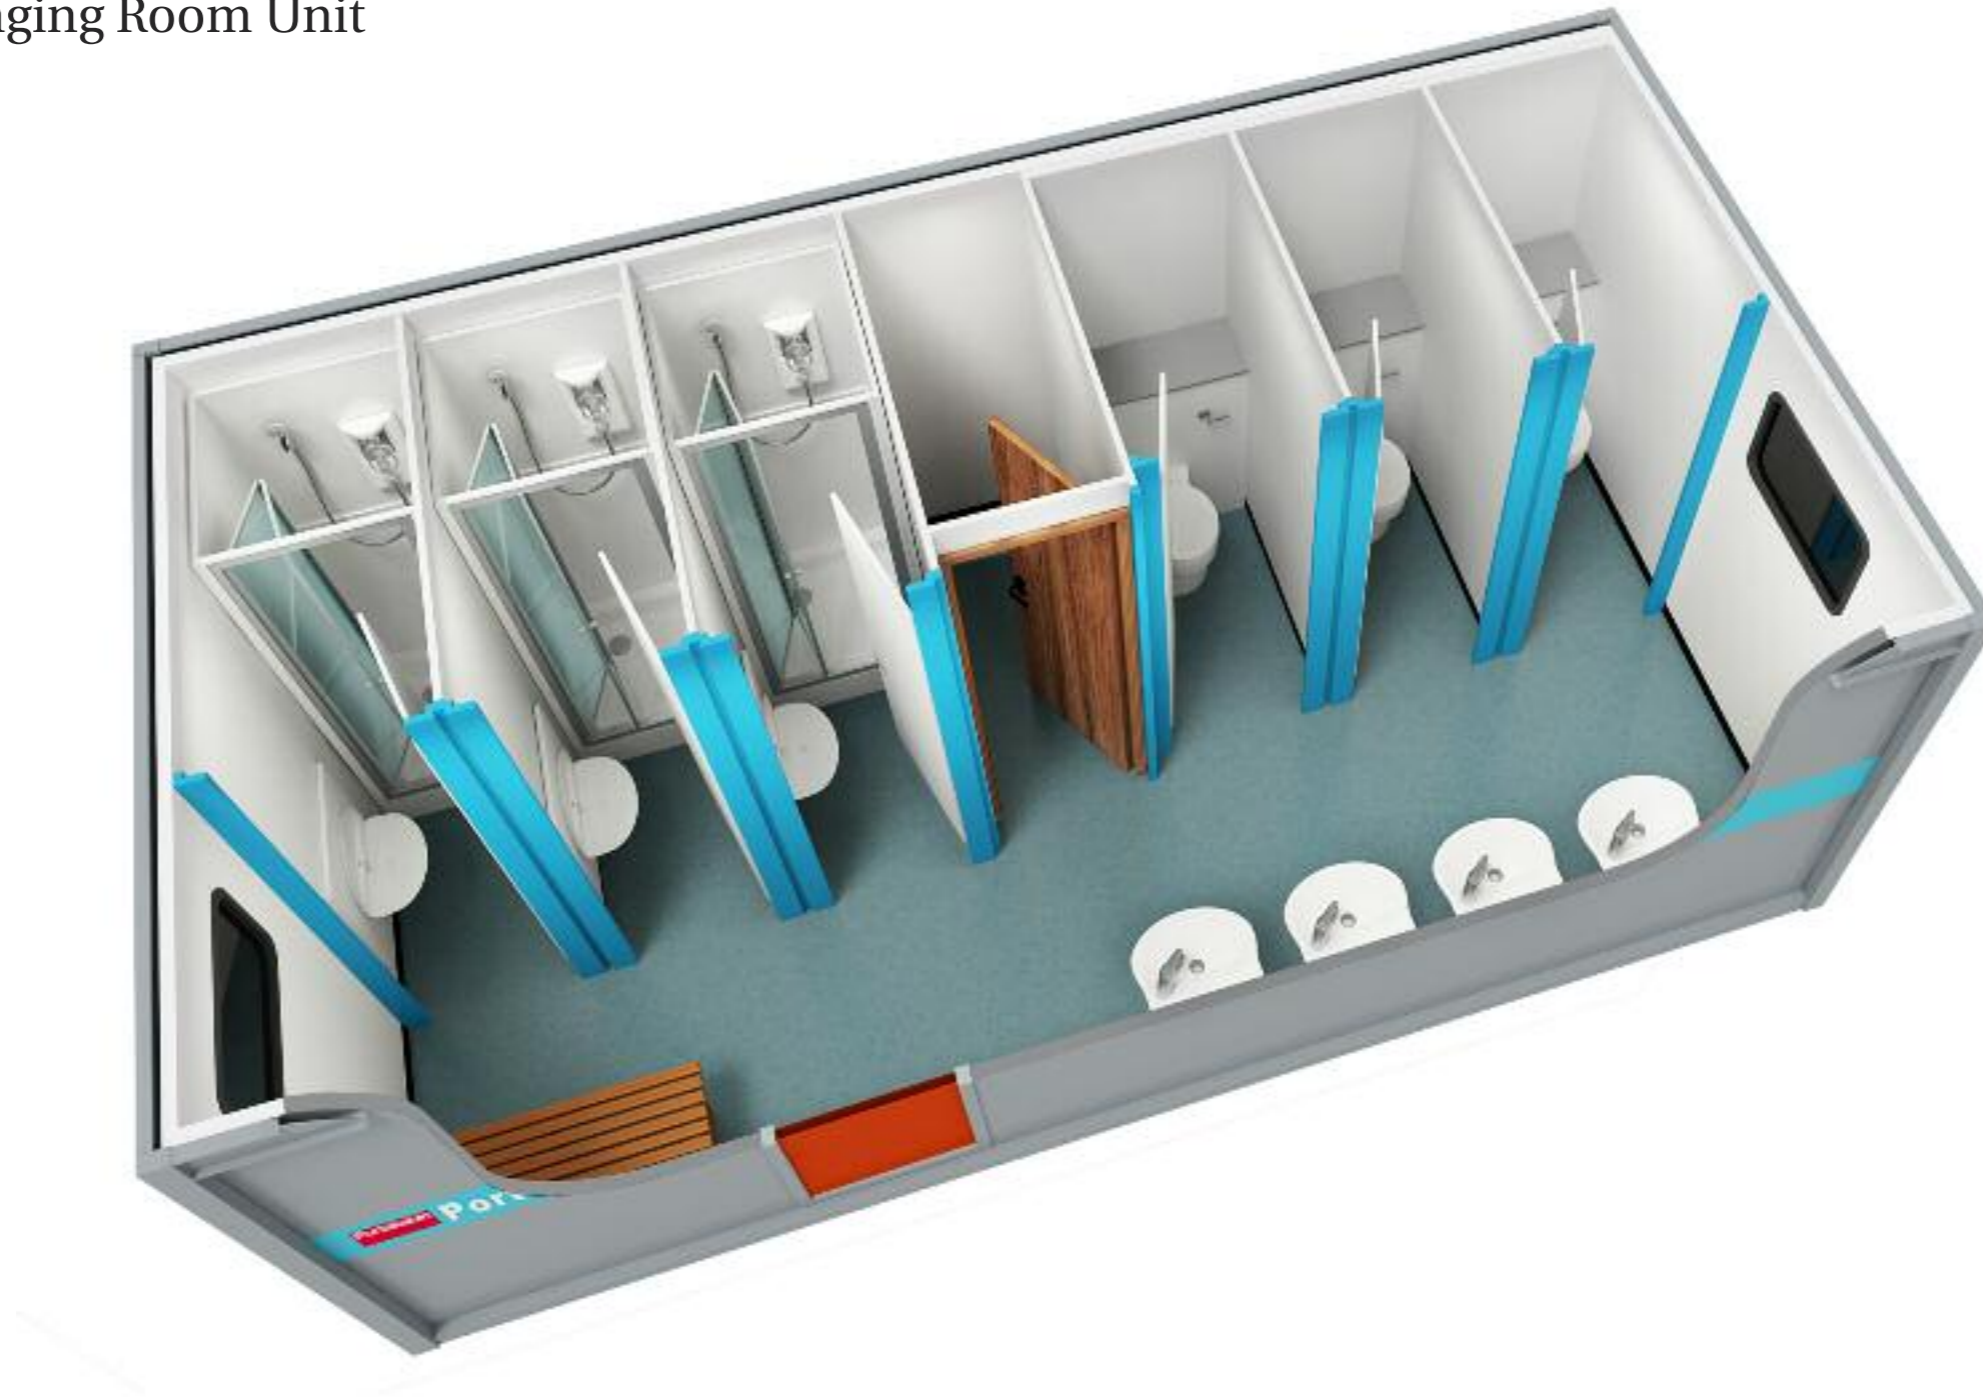

Portaloo PL062T
Shower/Toilet/Changing Room Unit
6.10m x 3.40m

Portakabin **Portaloo**®

For more information call:

0845 200 5555