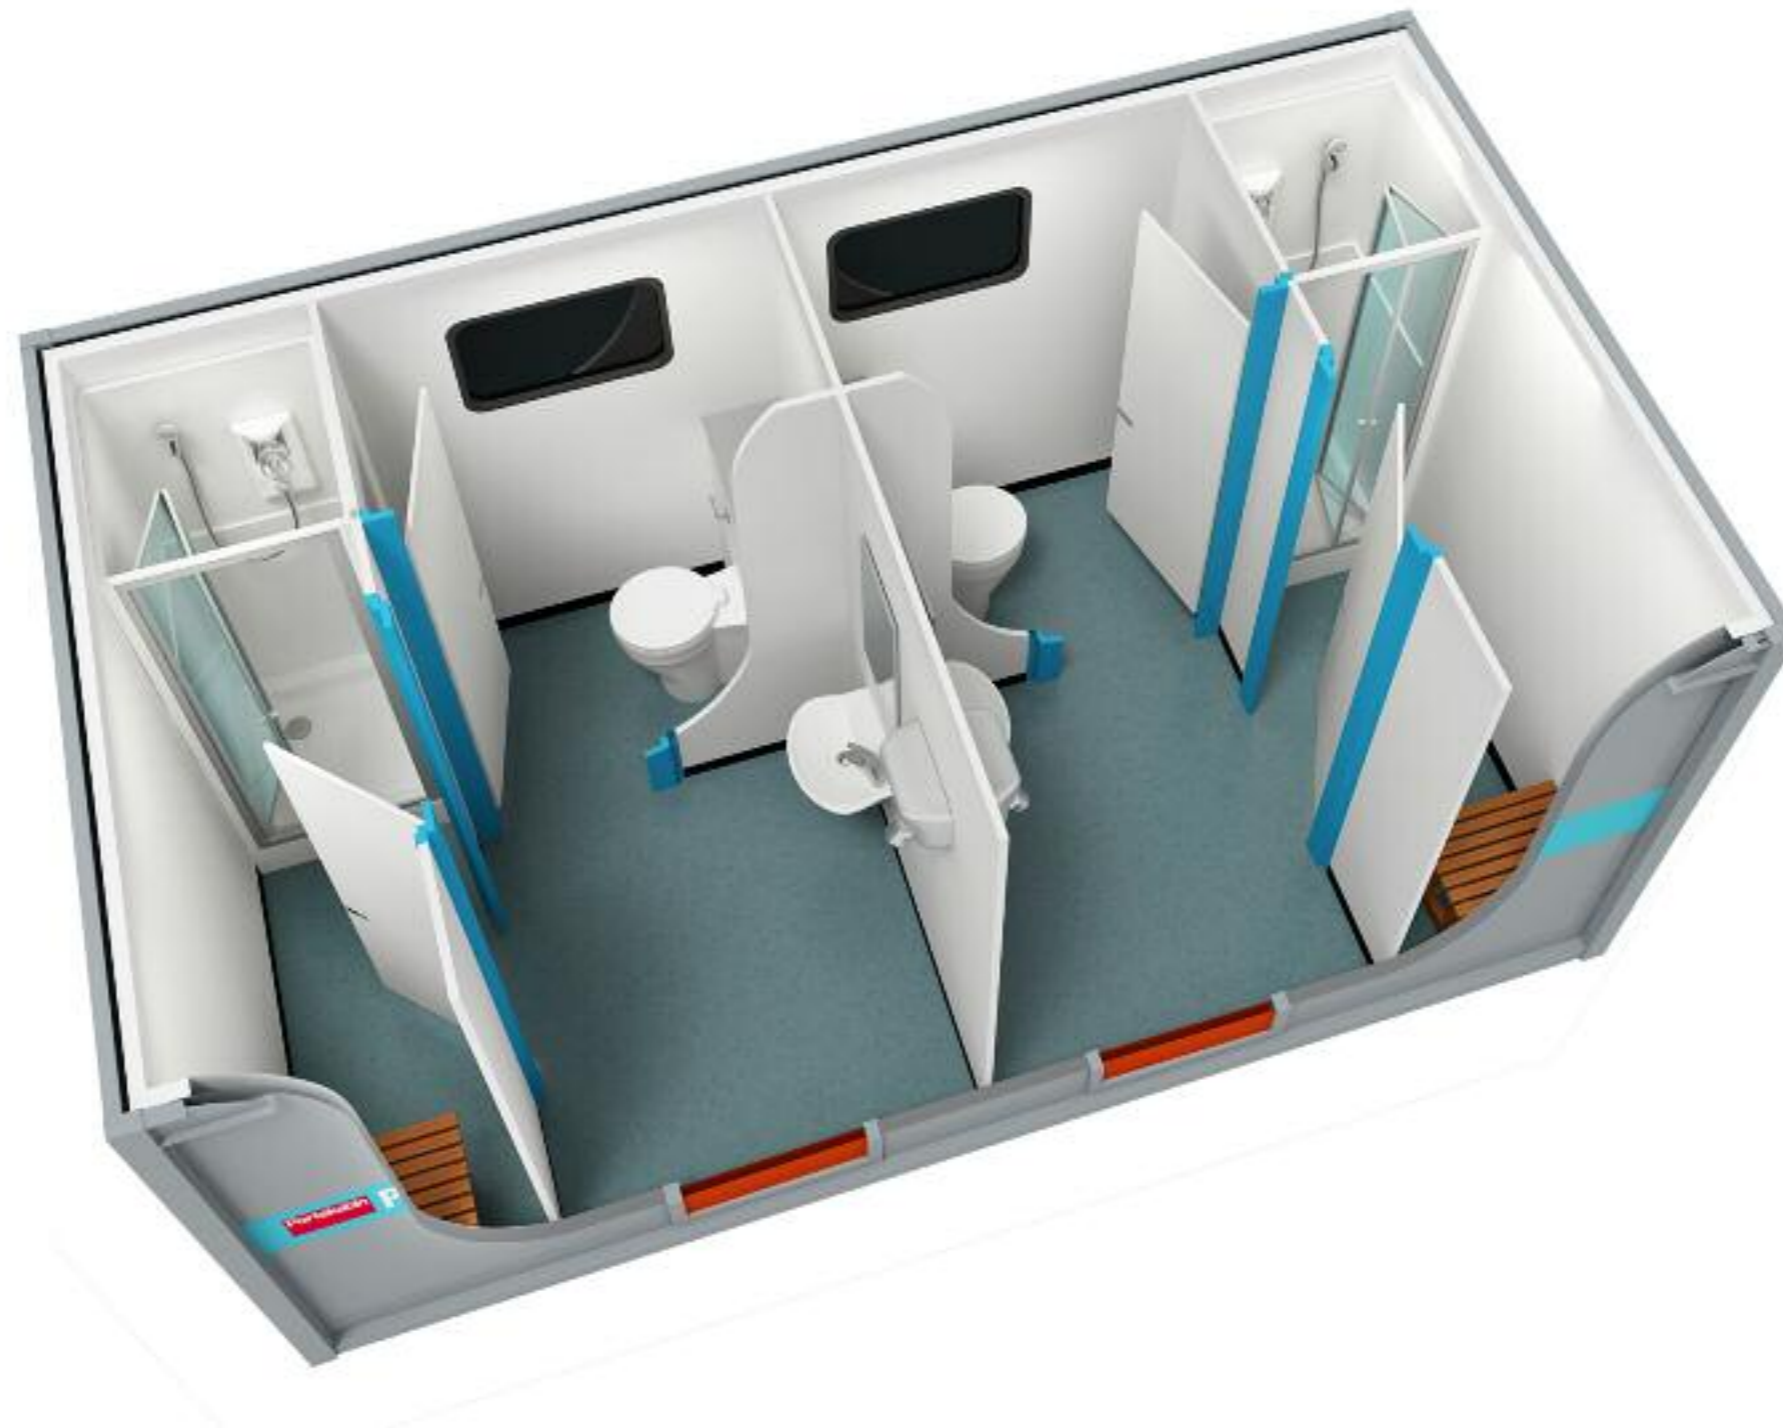

Portaloo PL161D  
Male/Female Shower/Toilet/Changing Room unit  
Mains: 5.08m x 2.90m

Portakabin **Portaloo**®

For more information call:

0845 200 5555