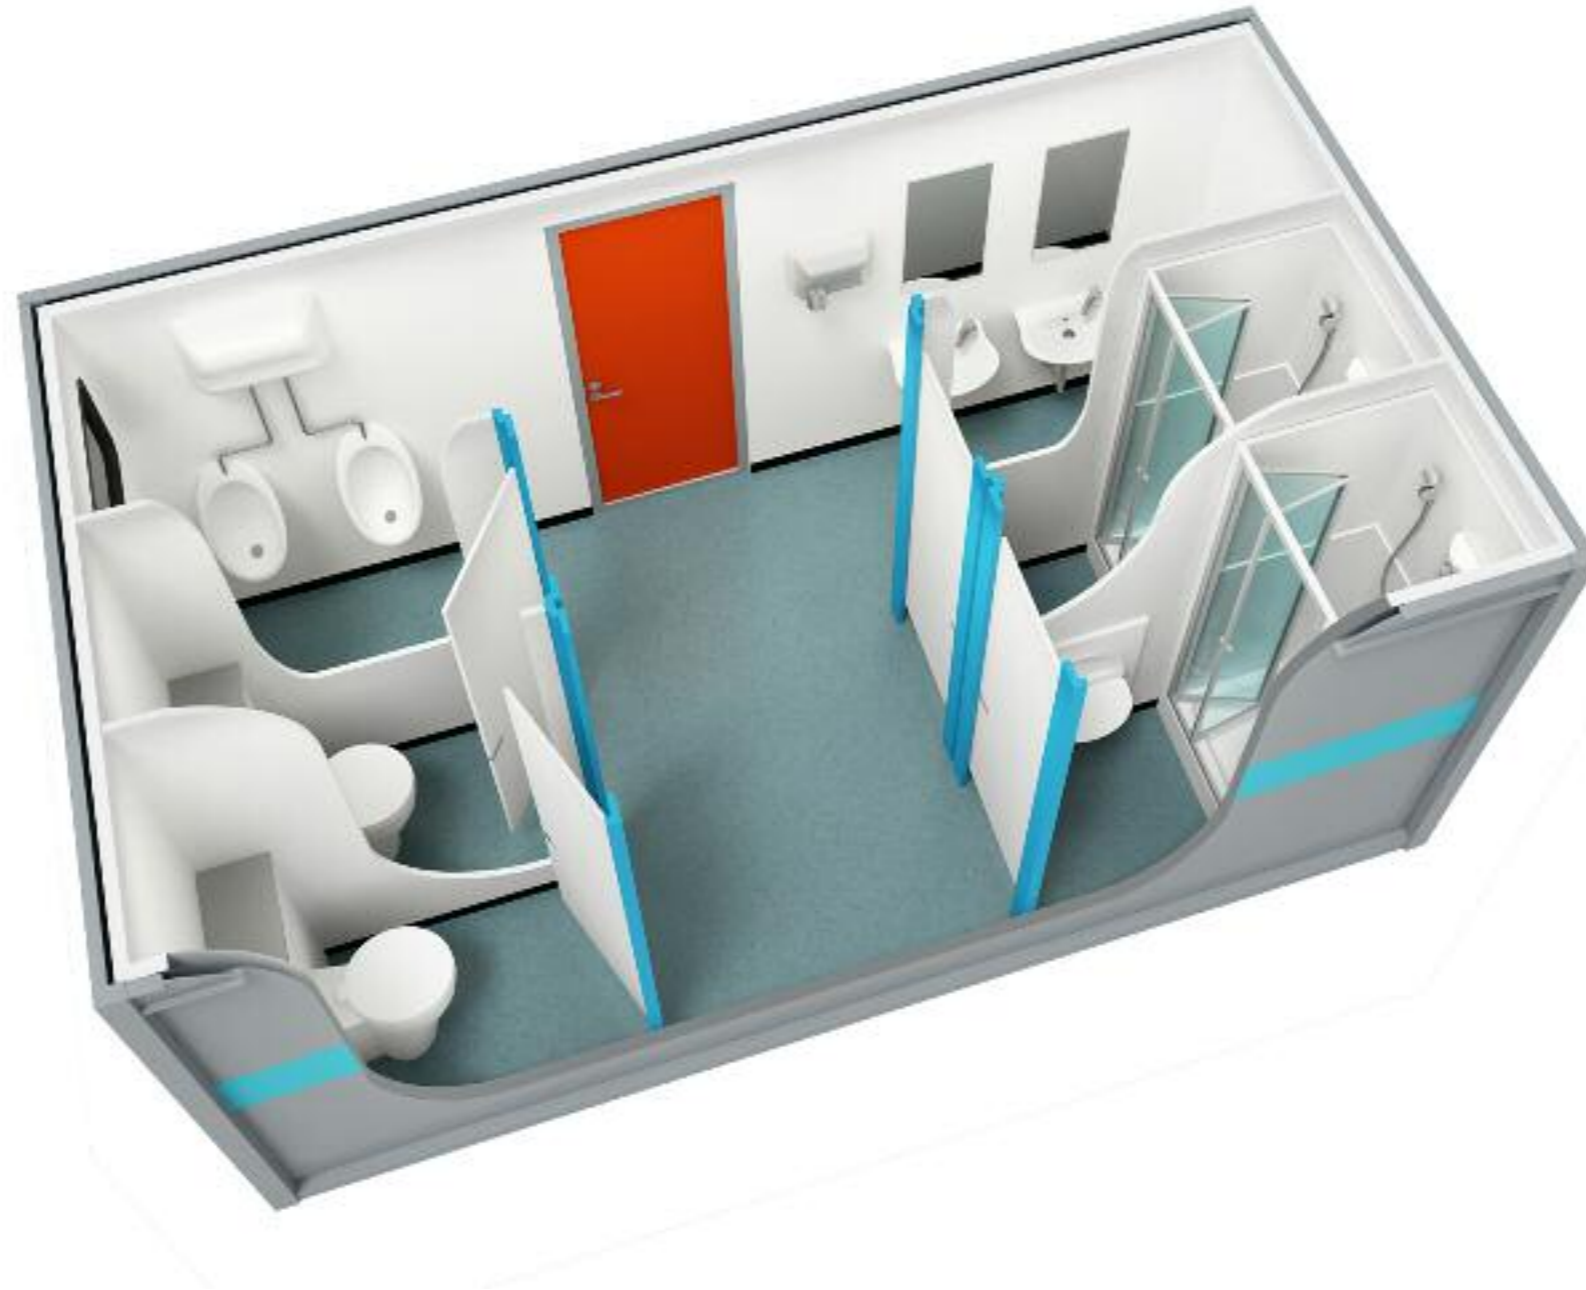

Portaloo PL161F
Shower/Washroom Unit
Mains: 5.08m x 2.90m

Portakabin **Portaloo**®

For more information call:

0845 200 5555