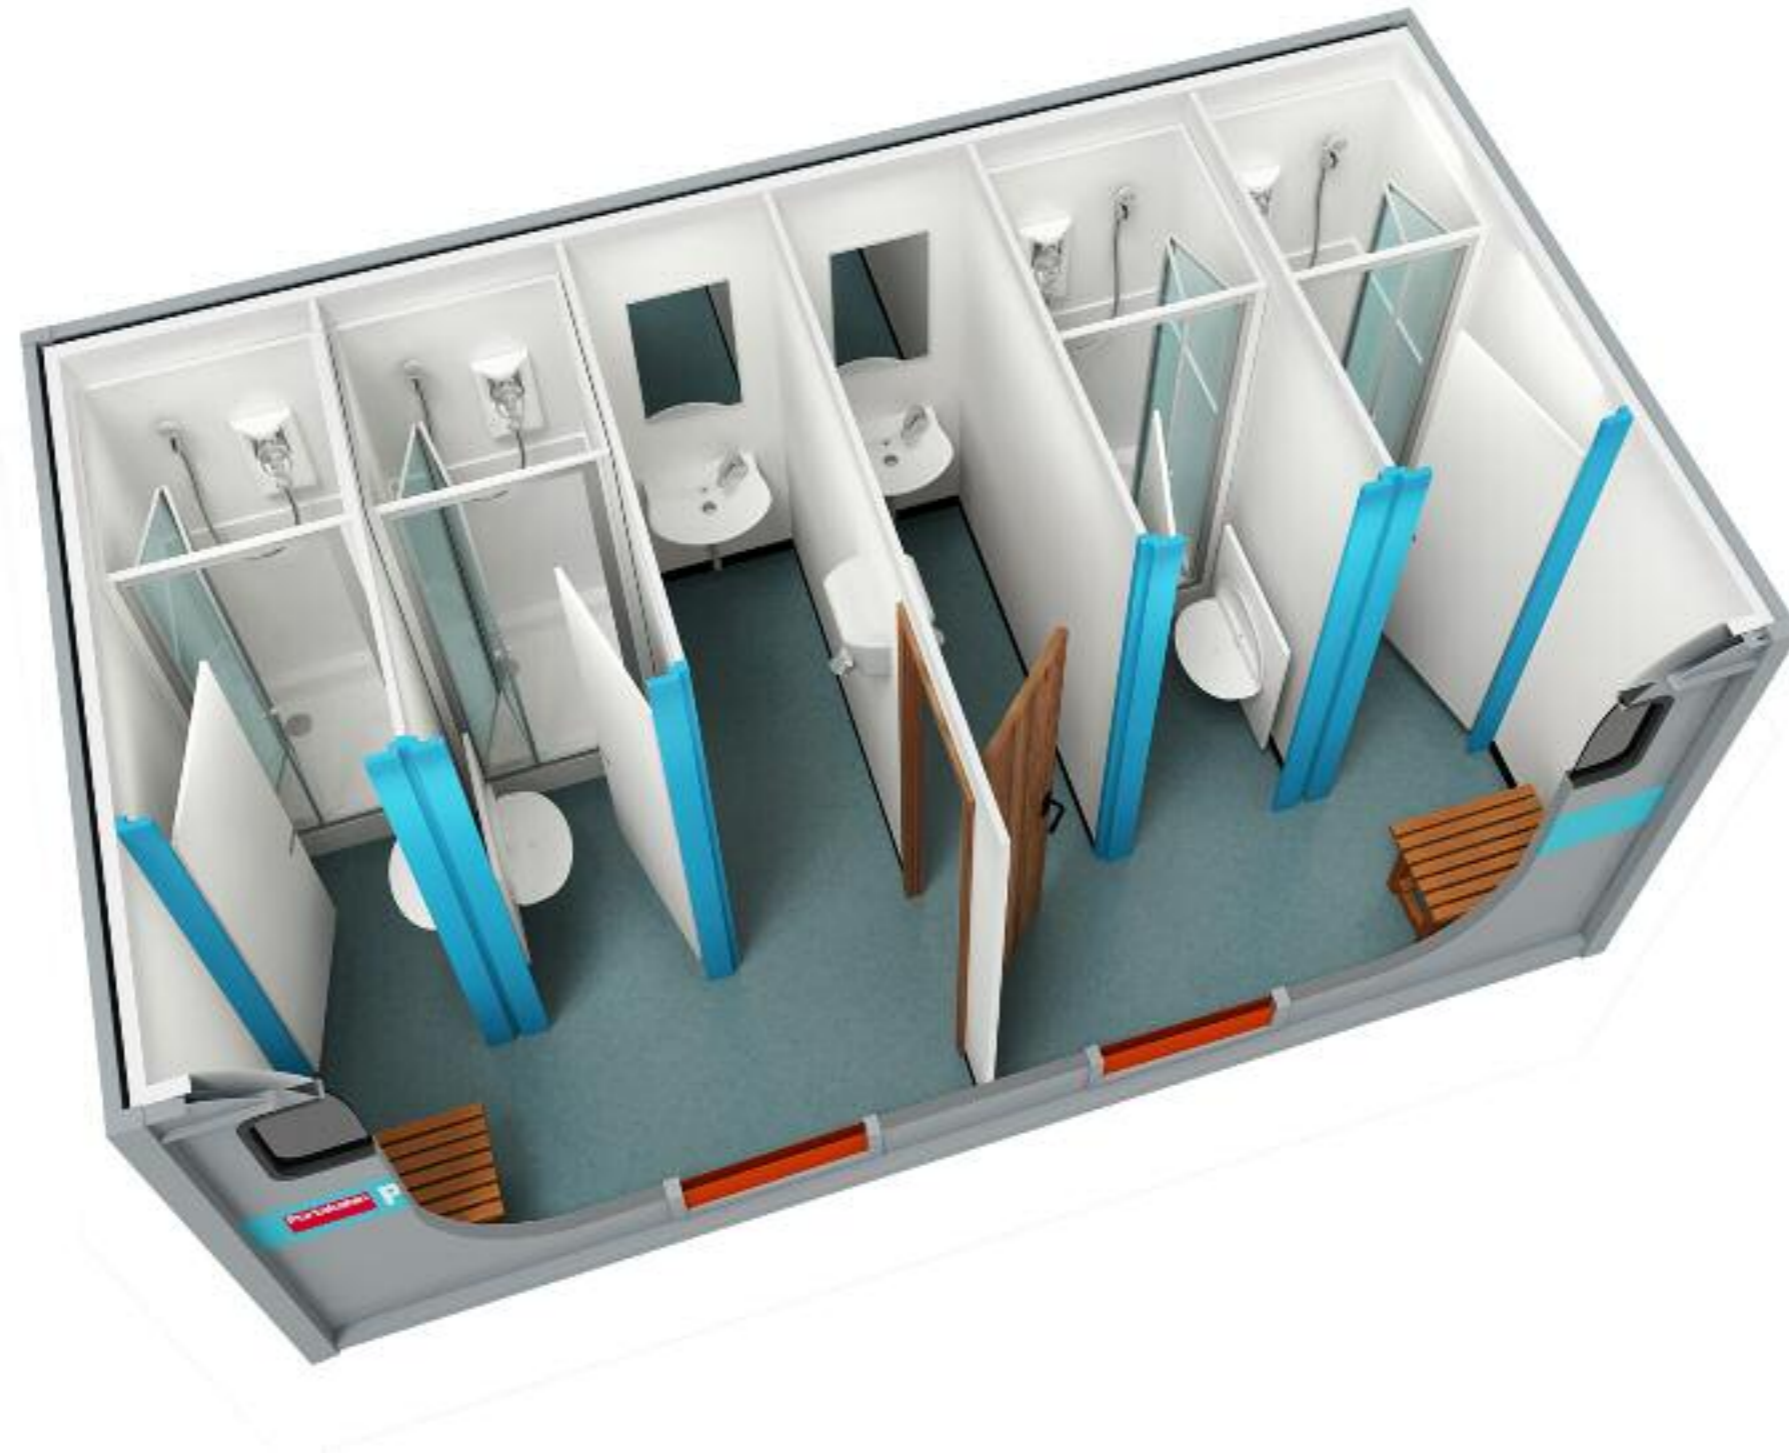

Portaloo PL161G
Shower/Washroom Unit
Mains: 5.08m x 2.09m

Portakabin **Portaloo**®

For more information call:

0845 200 5555