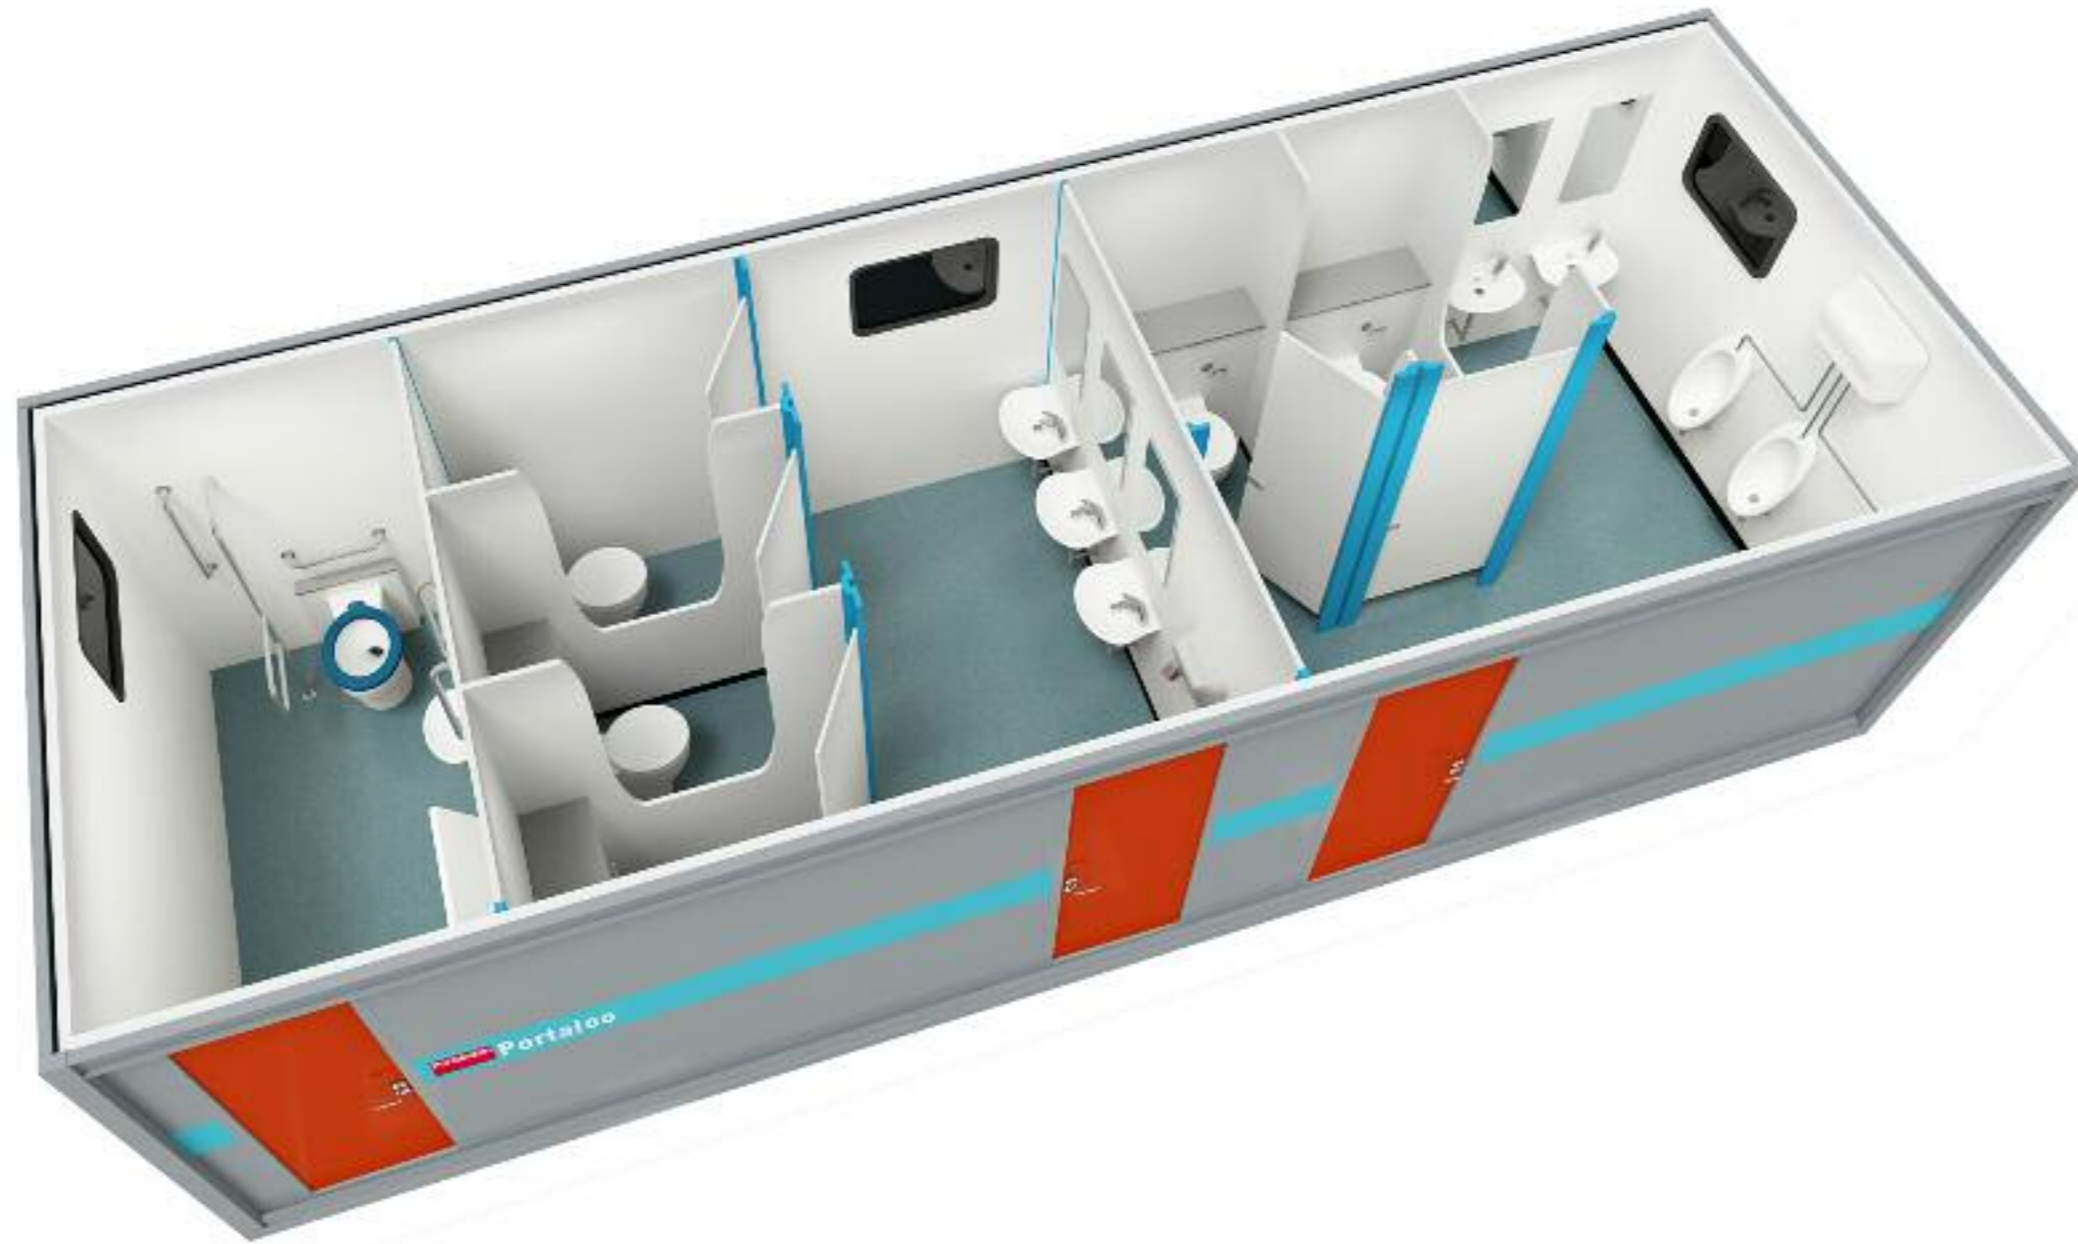

Portaloo PL282V
Male/Female Toilet Unit
Mains: 7.48m x 3.27m

Portakabin **Portaloo**®

For more information call:

0845 200 5555