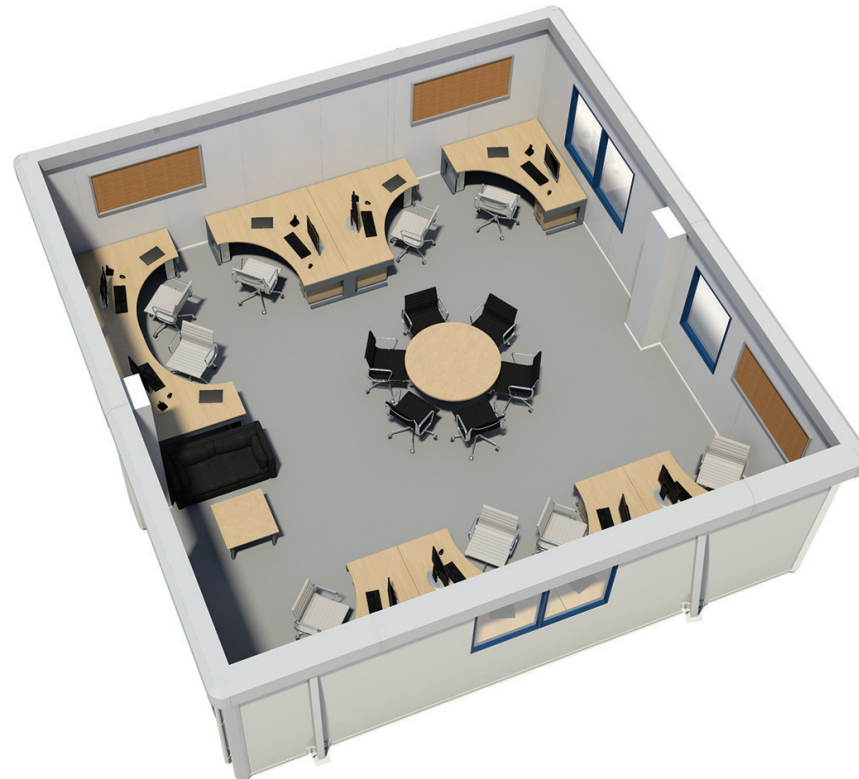

Building Type: Titan Building System

Building Model: TN084BS

Building Use: Office

Portakabin[®]

Quality - this time - next time - every time

Titan Building System
TN084BS

External length (mm): 8420

External width (mm): 8359

External height (mm): 2918

Floor Size (m²): 62.06

Please note that this is only one of many possible layouts available for this building.
Portakabin will work with you to provide a building layout that meets your exact requirements.