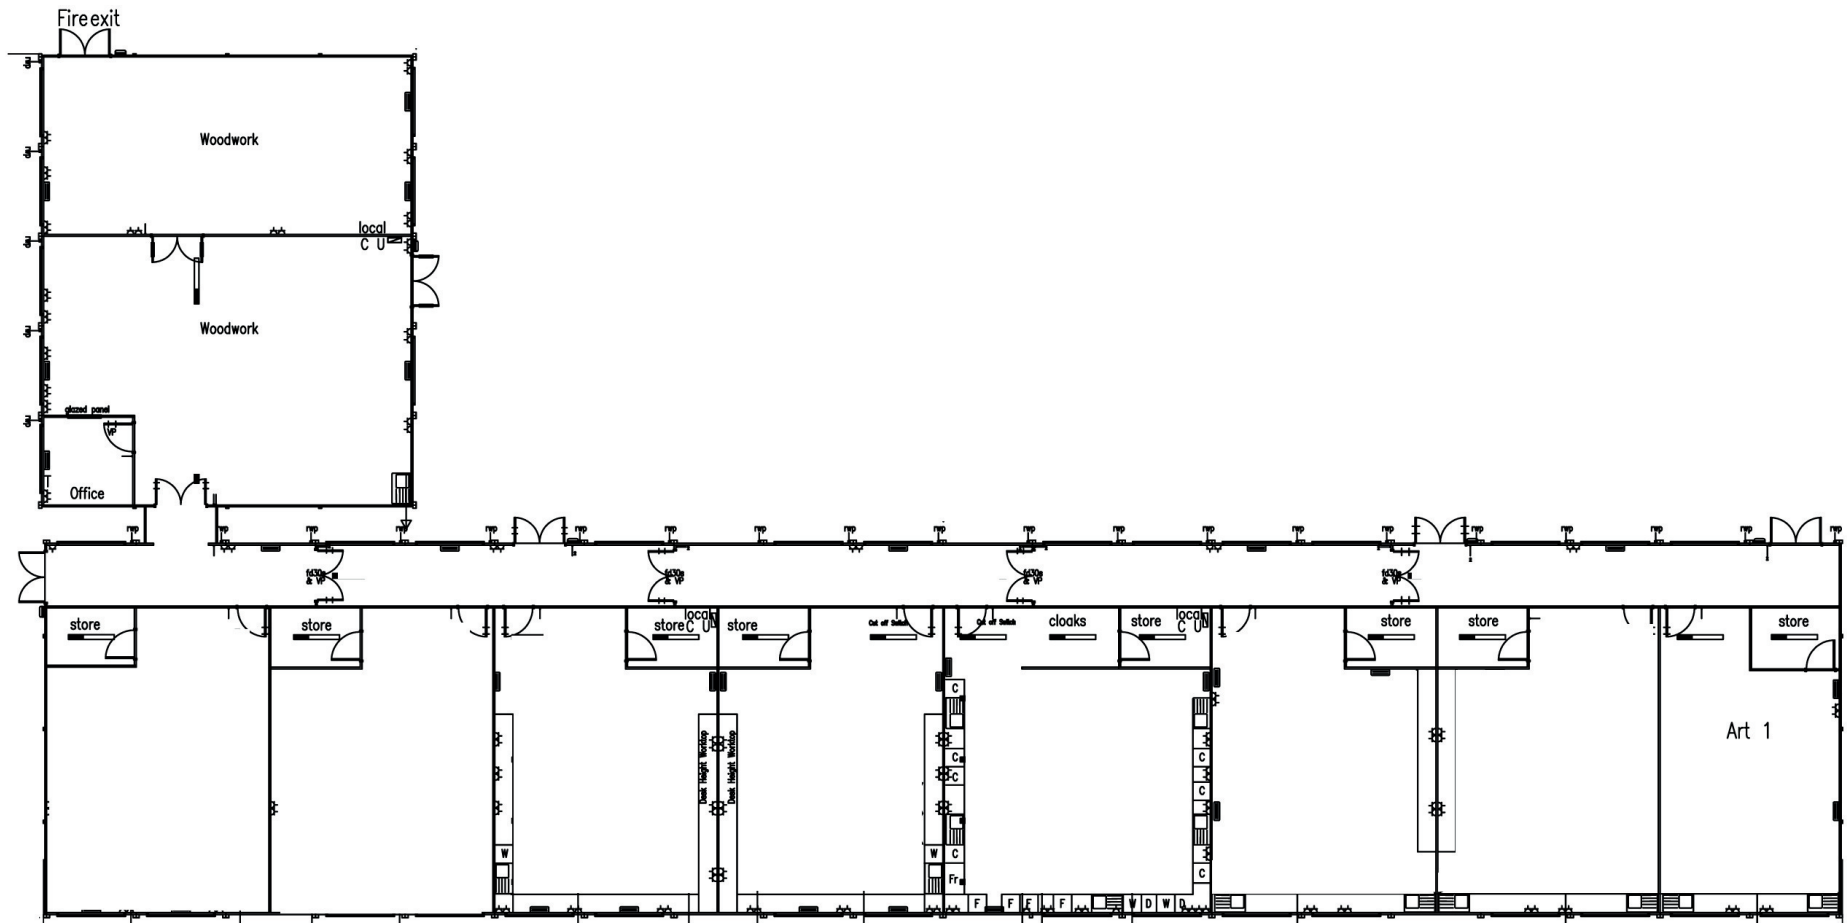

Duplex Teaching Block 6

Portakabin[®]

Quality - this time - next time - every time

For more information call:

Hire: 0845 401 0010