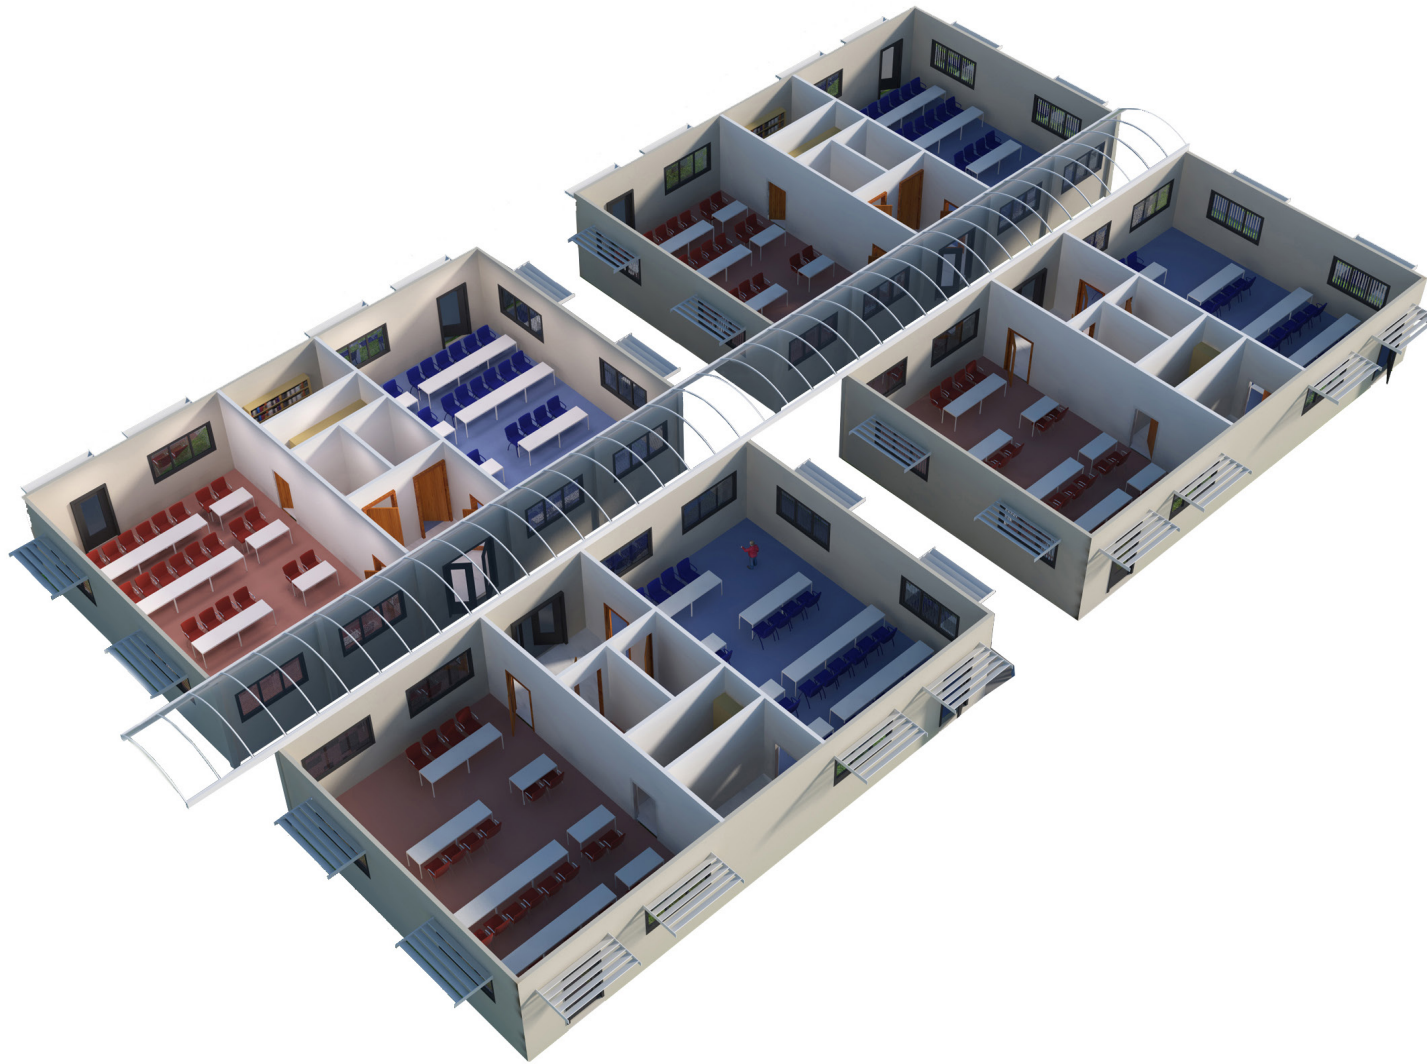

Building Type: Ultima

Building Model: UK093

Building Use: Classrooms

**Portakabin**<sup>®</sup>

Quality - this time - next time - every time

### Ultima Classroom

External length mm: 9830

External width mm: 16740

External height mm: 2600

Floor Size m<sup>2</sup>: 155.83

Please note that this is only one of many possible layouts available for this building.  
*Portakabin* will work with you to provide a building layout that meets your exact requirements.