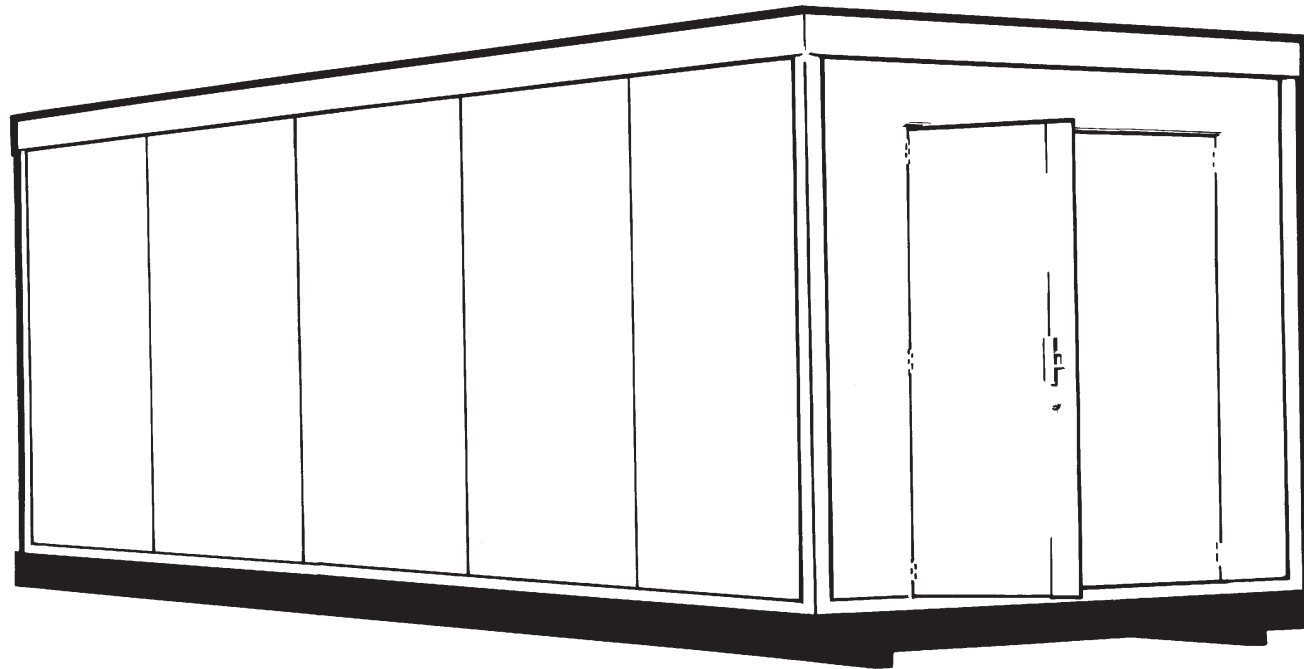

Portastor 600/25

Portastor 600/25
Dimensions: 6.00 x 2.40m
Unladen weight: 1940kg
Max static payload: 9650kg
Max lifting payload: 4825kg

Portakabin[®]

Quality - this time - next time - every time

For more information call: